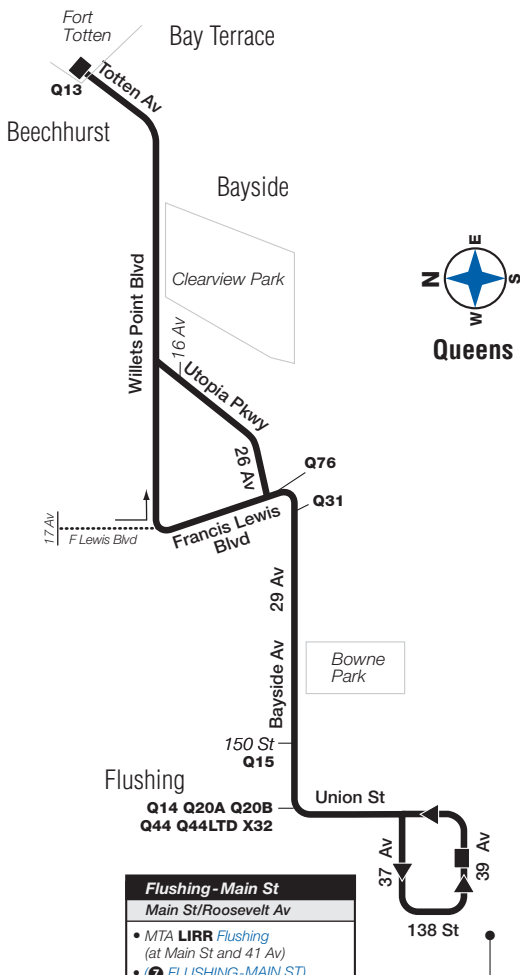

Flushing - Main St	
Main St/Roosevelt Av	
• MTA LIRR Flushing (at Main St and 41 Av) • (7) FLUSHING-MAIN ST • Bus Service:	
Q12 Q14 Q15 Q17 Q19 Q20A Q25 Q27 Q34 Q48 Q65 Q66 QBx1 N20 N21 Day: Q44LTD Nite: Q44 Weekday: Q20B Q26 Q25LTD Q65LTD X32	
• Bus Service at 39 Av & 138 St: Q13 Q28 • Bus Service at 41 Av & Main St: Q58 Weekday: Q17LTD Q27LTD	

06-08298

qu016a09070_cs

Q16 LEGEND

Terminal	Q15 Bus Transfer Point
(7) STATION NAME Subway Connection	MTA LIRR Railroad Station
.....	Supplemental Service School Days (early PM)

For subway and rail station accessibility, please see The Map, subway timetables, www.mta.info, or www.triplanner.mta.info.

**For travel information, call 718-330-1234
or visit www.mta.info**