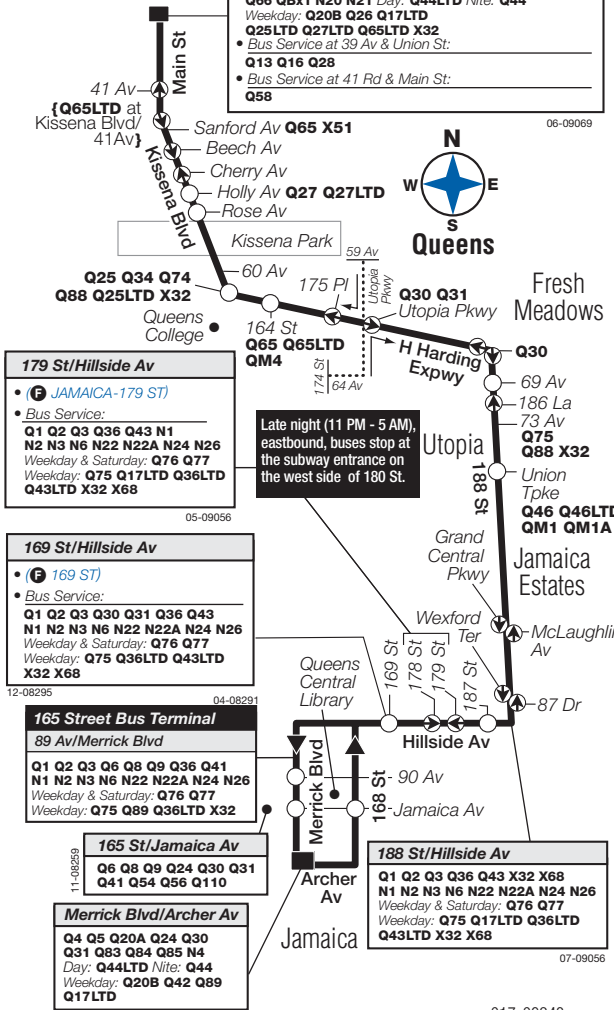

Flushing - Main St

Main St/Roosevelt Av

1. MTA **LIRR Flushing** (at Main St and 41 Av)
   - **(7) FLUSHING-MAIN ST**
   - **Bus Service:**

Q12 Q14 Q15 Q19 Q20A Q25 Q27 Q34 Q48 Q65 Q66 QBx1 N20 N21
Day: Q44LTD Nite: Q44
Weekday: Q20B Q26 Q17LTD Q25LTD Q27LTD Q65LTD X32

3. **Bus Service at 39 Av & Union St:**

Q13 Q16 Q28

5. **Bus Service at 41 Rd & Main St:**

Q58

06-09069

Flushing

179 St/Hillside Av

- **(F) JAMAICA-179 ST**
- **Bus Service:**

Q1 Q2 Q3 Q36 Q43 N1 N2 N3 N6 N22 N22A N24 N26
Weekday & Saturday: Q76 Q77
Weekday: Q75 Q17LTD Q36LTD Q43LTD X32 X68

05-09056

169 St/Hillside Av

- **(F) 169 ST**
- **Bus Service:**

Q1 Q2 Q3 Q30 Q31 Q36 Q43 N1 N2 N3 N6 N22 N22A N24 N26
Weekday & Saturday: Q76 Q77
Weekday: Q75 Q36LTD Q43LTD X32 X68

12-08295 04-08291

165 Street Bus Terminal

89 Av/Merrick Blvd

Q1 Q2 Q3 Q6 Q8 Q9 Q36 Q41 N1 N2 N3 N6 N22 N22A N24 N26
Weekday & Saturday: Q76 Q77
Weekday: Q75 Q89 Q36LTD X32

165 St/Jamaica Av

Q6 Q8 Q9 Q24 Q30 Q31 Q41 Q54 Q56 Q110

11-08259

Merrick Blvd/Archer Av

Q4 Q5 Q20A Q24 Q30 Q31 Q83 Q84 Q85 N4
Day: Q44LTD Nite: Q44
Weekday: Q20B Q42 Q89 Q17LTD

8-09064

188 St/Hillside Av

Q1 Q2 Q3 Q36 Q43 X32 X68 N1 N2 N3 N6 N22 N22A N24 N26
Weekday & Saturday: Q76 Q77
Weekday: Q75 Q17LTD Q36LTD Q43LTD X32 X68

07-09056

qu017a09243_cs

Q17 LEGEND

■ Terminal

(7) STATION NAME
Subway Connection

MTA **LIRR**
Railroad Station

Q76 Bus Transfer Point

○ Limited Stop

➤ Stops in direction indicated

..... Supplemental Service School Days (early PM)

♿ For subway and rail station accessibility, please see The Map, subway timetables, www.mta.info, or www.tripplanner.mta.info.

For travel information, call 718-330-1234 or visit www.mta.info