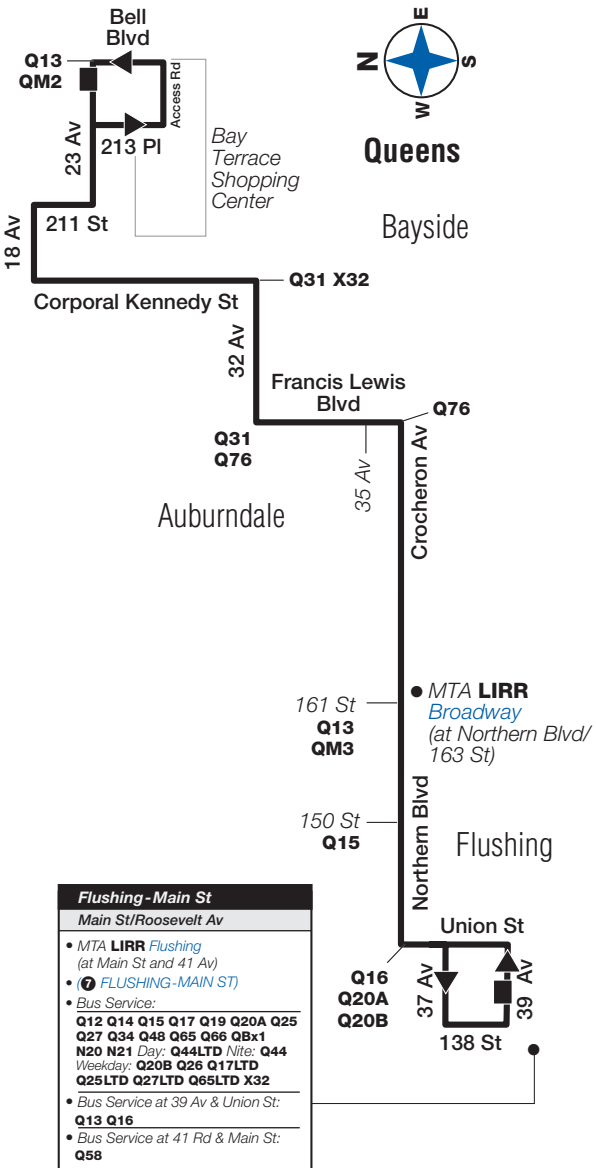

Q28 LEGEND

 Terminal 7 <i>STATION NAME</i> Subway Connection	Q15 Bus Transfer Point MTA LIRR <i>Railroad Station</i>

qu028a09070__cs

For subway and rail station accessibility, please see The Map, subway timetables, www.mta.info, or www.tripplanner.mta.info.

**For travel information, call 718-330-1234
or visit www.mta.info**