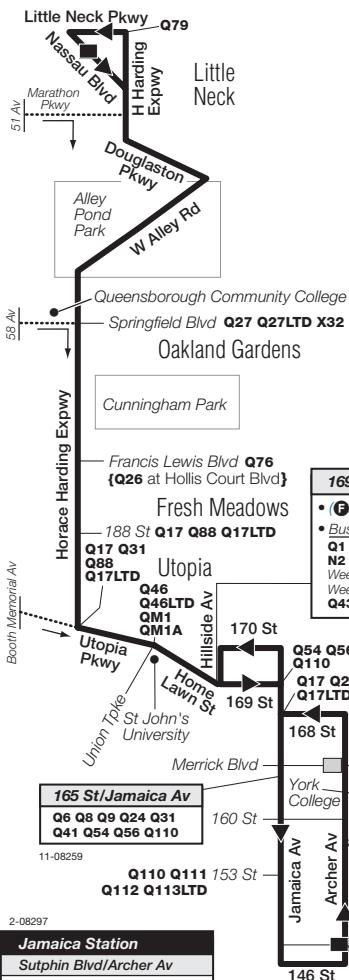

169 St/Hillside Av

- (F) 169 ST
- Bus Service:

Q1 Q2 Q3 Q17 Q31 Q36 Q43 N1 N2 N3 N6 N22 N22A N24 N26
Weekday & Saturday: **Q76 Q77**
Weekday: **Q75 Q17LTD Q36LTD Q43LTD X32 X68**

12-08295

Merrick Blvd/Archer Av

Q4 Q5 Q17 Q20A Q24 Q30 Q31 Q83 Q84 Q85 N4
Day: **Q44LTD Nite: Q44**
Weekday: **Q20B Q42 Q89 Q17LTD**

8-09064

Note:
Some buses start and finish at Merrick Blvd and Archer Av.

165 St/Jamaica Av

Q6 Q8 Q9 Q24 Q31 Q41 Q54 Q56 Q110

11-08259

Q110 Q111 Q112 Q113LTD

2-08297

Jamaica Station
Sutphin Blvd/Archer Av

- MTA **LIRR Jamaica**
- **AIRTRAIN JFK**
- (E J Z) **SUTPHIN BLVD-ARCHER AV-JFK AIRPORT**
- Bus Service:

Q6 Q8 Q9 Q20A Q24 Q25 Q31 Q34 Q40 Q41 Q43 Q60 Q65
Day: **Q44LTD Nite: Q44**
Weekday: **Q20B Q25LTD Q43LTD Q65LTD**

03-09064

Jamaica Center
Parsons Blvd/Archer Av

- (E J Z) **JAMAICA CENTER-PARSONS/ARCHER**
- Bus Service:

Q4 Q5 Q20A Q24 Q25 Q31 Q34 Q65 Q83 Q84 Q85 Q110 Q111 Q112 Q113 Q113LTD N4
Day: **Q44LTD Nite: Q44**
Weekday: **Q20B Q42 Q4LTD Q5LTD Q25LTD Q65LTD Q83LTD Q85LTD**

qu030a09194_cs

Q30 LEGEND

- Terminal
- (F) STATION NAME
- Subway Connection
- MTA **LIRR Railroad Station**
- Q79 Bus Transfer Point
- Part-time Terminal
- ..... Supplemental Service
- School Days (early PM)

For subway and rail station accessibility, please see The Map, subway timetables, www.mta.info, or www.tripplanner.mta.info.

For travel information, call 718-330-1234 or visit www.mta.info