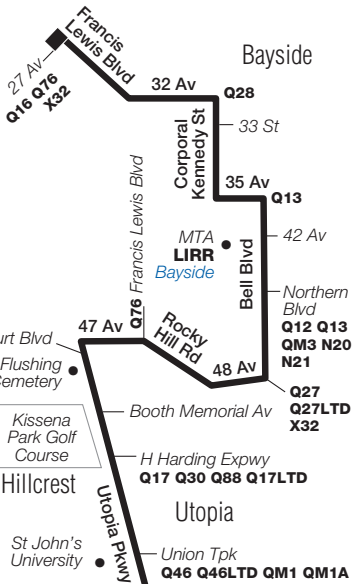

169 St/Hillside Av

- (F 169 ST)
- Bus Service:

Q1 Q2 Q3 Q17 Q30 Q36 Q43 N1
N2 N3 N6 N22 N22A N24 N26
Weekday & Saturday: Q76 Q77
Weekday: Q75 Q17LTD Q36LTD
Q43LTD X32 X68

12-08295