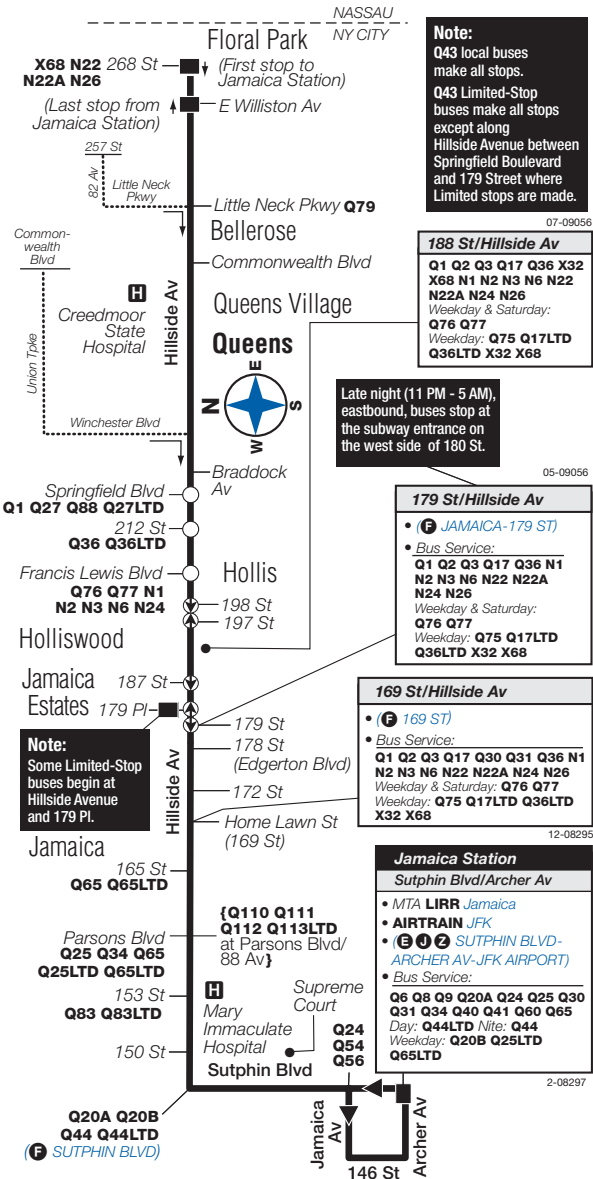

Q43 LEGEND

- Terminal
- (F) STATION NAME
- Limited Stop
- ..... Supplemental Service School Days (early PM)
- Q2 Bus Transfer Point
- MTA LIRR Railroad Station
- ⤴ Stops in direction indicated

For subway and rail station accessibility, please see The Map, subway timetables, www.mta.info, or www.tripplanner.mta.info.

**For travel information, call 718-330-1234
or visit www.mta.info**