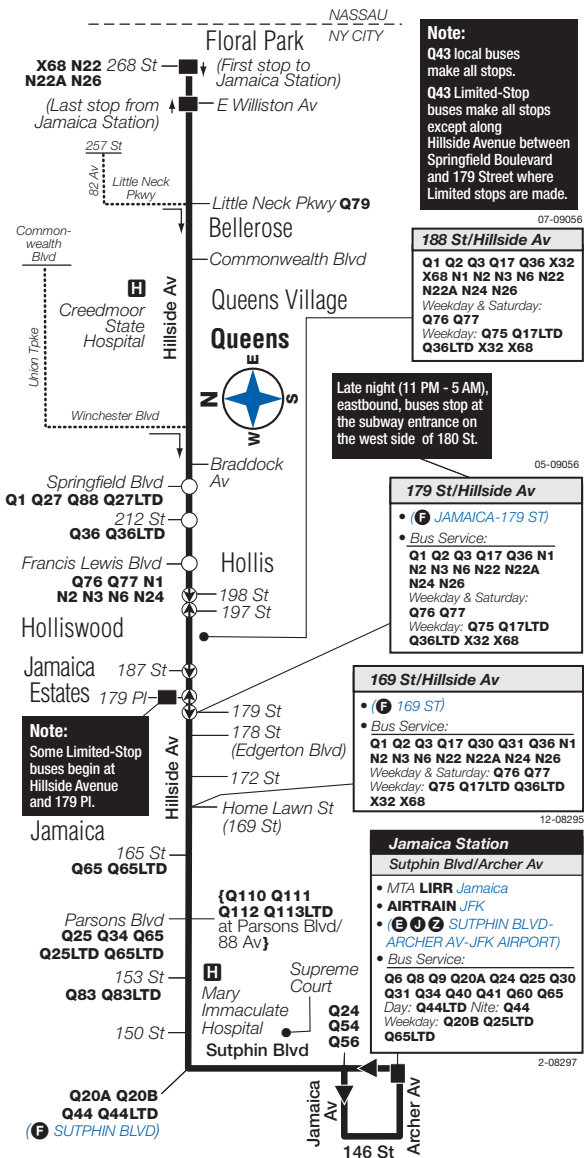

Q43 LEGEND

- Terminal
- (F) STATION NAME) Subway Connection
- Supplemental Service School Days (early PM)
- Q2 Bus Transfer Point
- MTA LIRR Railroad Station
- Limited Stop
- Stops in direction indicated

For subway and rail station accessibility, please see The Map, subway timetables, www.mta.info, or www.tripplanner.mta.info.

For travel information, call 718-330-1234
or visit www.mta.info