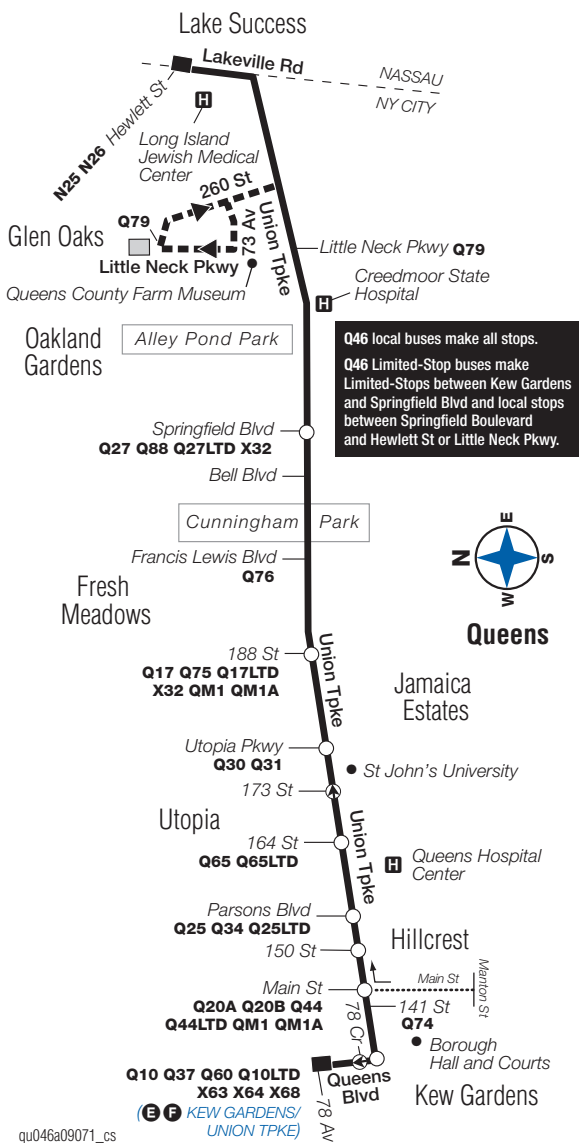

For subway and rail station accessibility, please see The Map, subway timetables, www.mta.info, or www.tripplanner.mta.info.

**For travel information, call 718-330-1234
or visit www.mta.info**