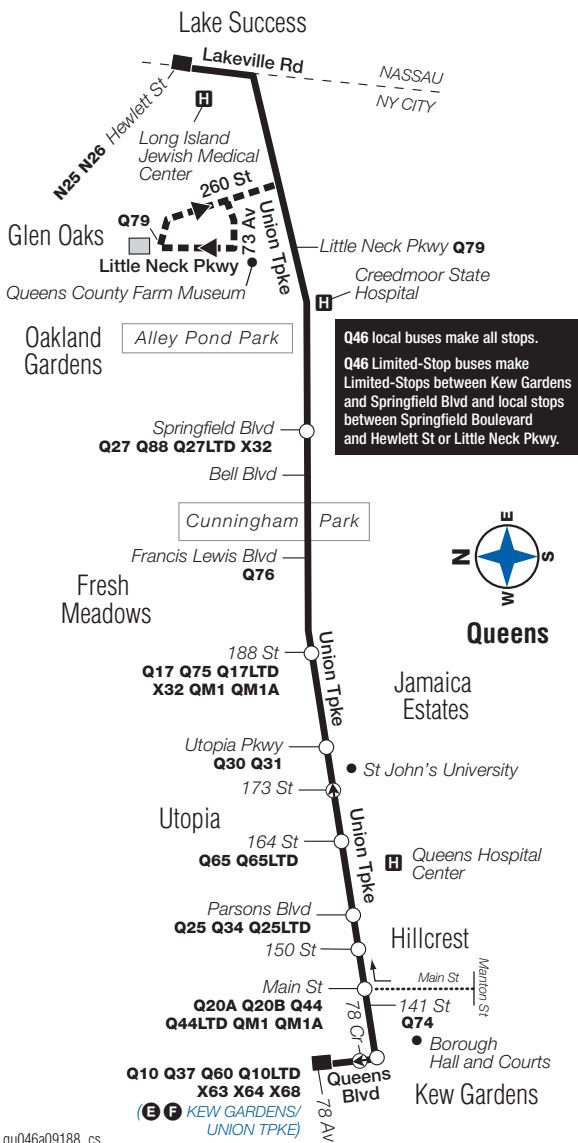

qu046a09188_cs

Q46 LEGEND

 Terminal (F) STATION NAME Subway Connection Part-time Terminal Part-time Service	- Q79 Bus Transfer Point Limited Stop Stops in direction indicated Supplemental Service School Days (early PM)

For subway and rail station accessibility, please see The Map, subway timetables, www.mta.info, or www.tripplanner.mta.info.

**For travel information, call 718-330-1234
or visit www.mta.info**