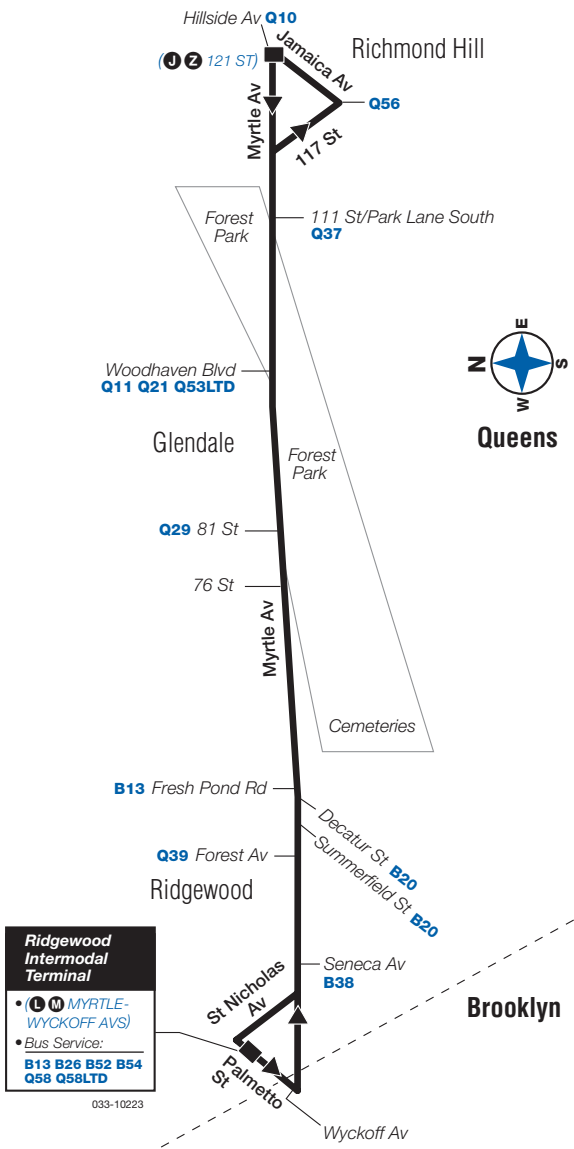

Ridgewood Intermodal Terminal

- (L M MYRTLE-WYCKOFF AVS)
- Bus Service:
  B13 B26 B52 B54 Q58 Q58LTD

033-10223

Q55 LEGEND

 Terminal (L) <i>STATION NAME</i> Subway Connection	Q10 Bus Transfer Point

qu055a10237_cs

For subway and rail station accessibility, please see The Map, subway timetables, or www.mta.info.

**For Accessible subway stations, travel directions and other information:
Call 511 or visit www.mta.info**