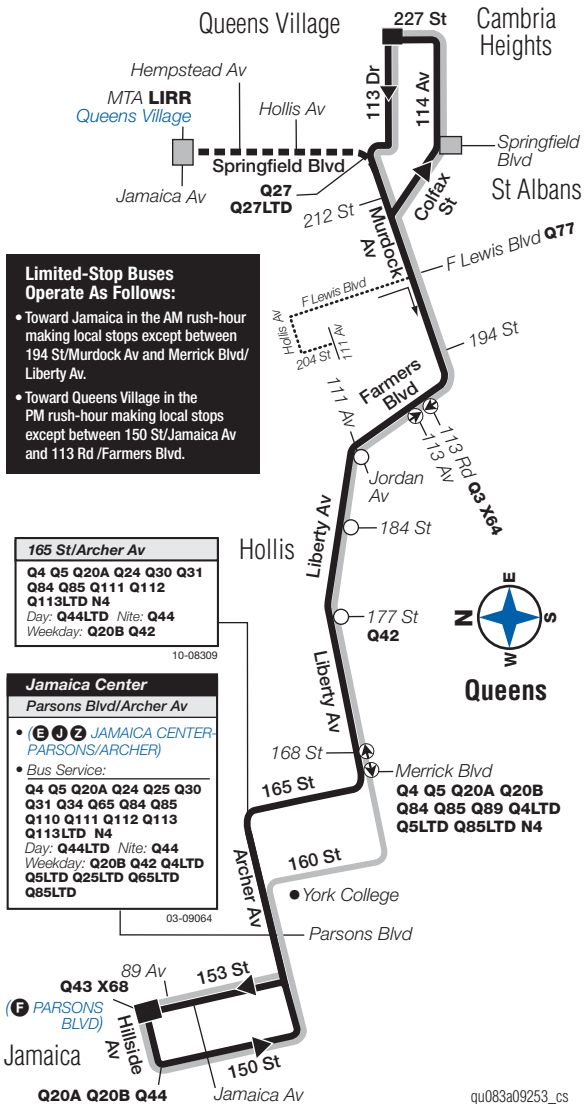

Q83 LEGEND

- Terminal
- Limited Stop
- (E STATION NAME) Subway Connection
- Stops in direction indicated
- **Q3** Bus Transfer Point
- Limited-Stop Service
- Late Night Service (about Midnight - 4:00 AM)
- Supplemental Service School Days (early PM)
- Part-time terminal
- *MTA LIRR Railroad Station*

For subway and rail station accessibility, please see The Map, subway timetables, www.mta.info, or www.tripplanner.mta.info.

**For travel information, call 718-330-1234
or visit www.mta.info**