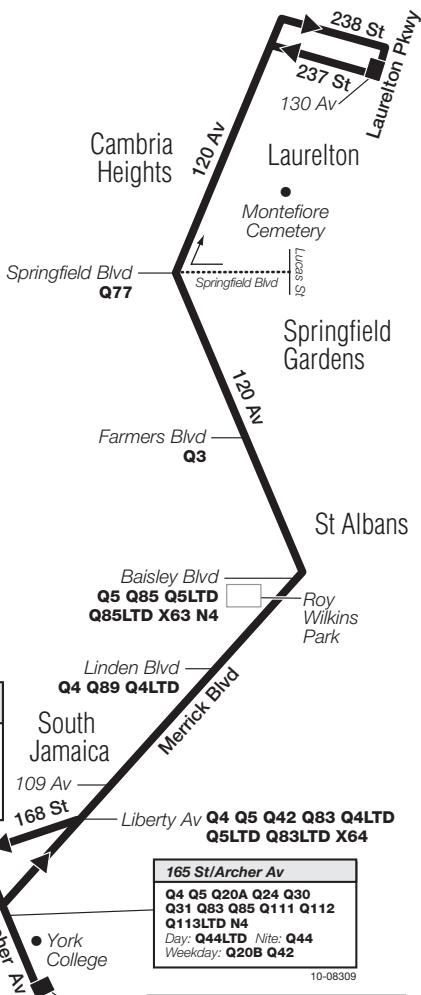

**Merrick Blvd/
Archer Av**
Q4 Q5 Q17 Q20A
Q24 Q30 Q31 Q83
Q85 N4
Day: Q44LTD Nite: Q44
Weekday: Q20B Q42
Q89 Q17 LTD

8-09064

165 St/Archer Av
Q4 Q5 Q20A Q24 Q30
Q31 Q83 Q85 Q111 Q112
Q113LTD N4
Day: Q44LTD Nite: Q44
Weekday: Q20B Q42

10-08309

165 St/Jamaica Av
Q6 Q8 Q9 Q24 Q30 Q31
Q41 Q54 Q56 Q110

11-08259

165 Street Bus Terminal
89 Av/Merrick Blvd
Q1 Q2 Q3 Q6 Q8 Q9 Q17 Q36 Q41 N1
N2 N3 N6 N22 N22A N24 N26
Weekday & Saturday: Q76 Q77
Weekday: Q75 Q89 Q17LTD Q36LTD X32

04-08291

Jamaica Center
Parsons Blvd/Archer Av
• (E J Z JAMAICA CENTER-
PARSONS/ARCHER)
• Bus Service:
Q4 Q5 Q20A Q24 Q25 Q30 Q31
Q34 Q65 Q83 Q85 Q110 Q111
Q112 Q113 Q113LTD N4
Day: Q44LTD Nite: Q44
Weekday: Q20B Q42 Q4LTD Q5LTD
Q25LTD Q65LTD Q83LTD Q85LTD

03-09064

qu084a09070_cs

Q84 LEGEND

- Terminal
- **Q77** Bus Transfer Point
- **(E STATION NAME)** Subway Connection
- ..... Supplemental Service School Days (early PM)

For subway and rail station accessibility, please see The Map, subway timetables, www.mta.info, or www.triplanner.mta.info.

**For travel information, call 718-330-1234
or visit www.mta.info**