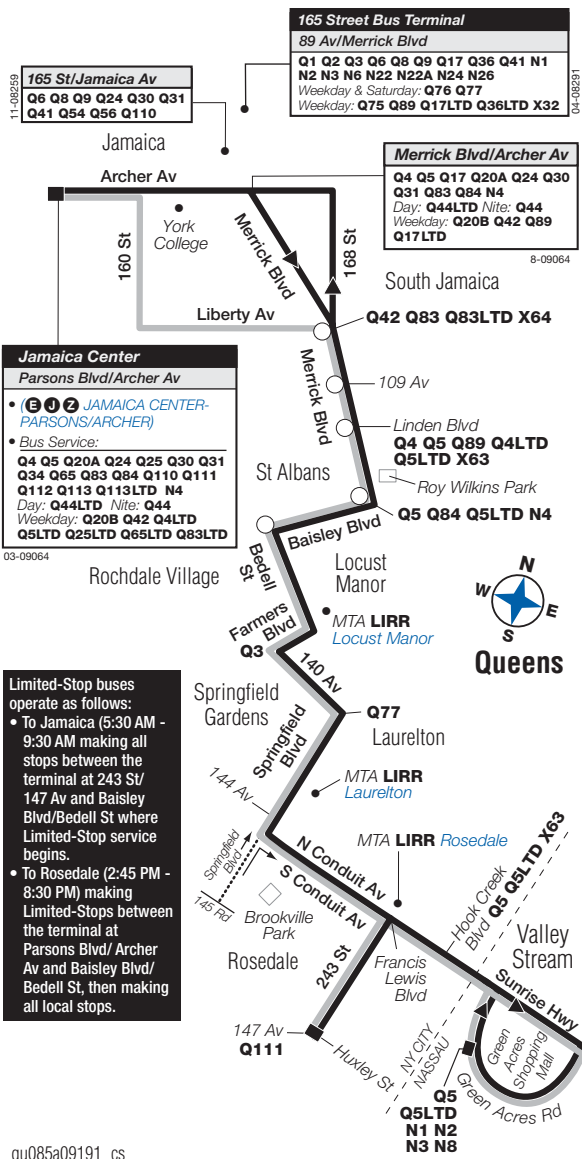

11-08259
165 St/Jamaica Av
Q6 Q8 Q9 Q24 Q30 Q31
Q41 Q54 Q56 Q110

165 Street Bus Terminal
89 Av/Merrick Blvd
Q1 Q2 Q3 Q6 Q8 Q9 Q17 Q36 Q41 N1
N2 N3 N6 N22 N22A N24 N26
Weekday & Saturday: Q76 Q77
Weekday: Q75 Q89 Q17LTD Q36LTD X32

Merrick Blvd/Archer Av
Q4 Q5 Q17 Q20A Q24 Q30
Q31 Q83 Q84 N4
Day: Q44LTD Nite: Q44
Weekday: Q20B Q42 Q89
Q17LTD

Jamaica Center
Parsons Blvd/Archer Av
• (E J Z) JAMAICA CENTER-
PARSONS/ARCHER)
• Bus Service:
Q4 Q5 Q20A Q24 Q25 Q30 Q31
Q34 Q65 Q83 Q84 Q110 Q111
Q112 Q113 Q113LTD N4
Day: Q44LTD Nite: Q44
Weekday: Q20B Q42 Q4LTD
Q5LTD Q25LTD Q65LTD Q83LTD

03-09064

Limited-Stop buses operate as follows:

- To Jamaica (5:30 AM - 9:30 AM) making all stops between the terminal at 243 St/147 Av and Baisley Blvd/Bedell St where Limited-Stop service begins.
- To Rosedale (2:45 PM - 8:30 PM) making Limited-Stops between the terminal at Parsons Blvd/Archer Av and Baisley Blvd/Bedell St, then making all local stops.

qu085a09191_cs

Q85 LEGEND

- Terminal
- (E) STATION NAME) Subway Connection
- MTA LIRR Railroad Station
- Q3 Bus Transfer Point
- Limited Stop
- Limited-Stop Service
- ..... Supplemental Service School Days (early PM)

For subway and rail station accessibility, please see The Map, subway timetables, www.mta.info, or www.tripplanner.mta.info.

For travel information, call 718-330-1234 or visit www.mta.info