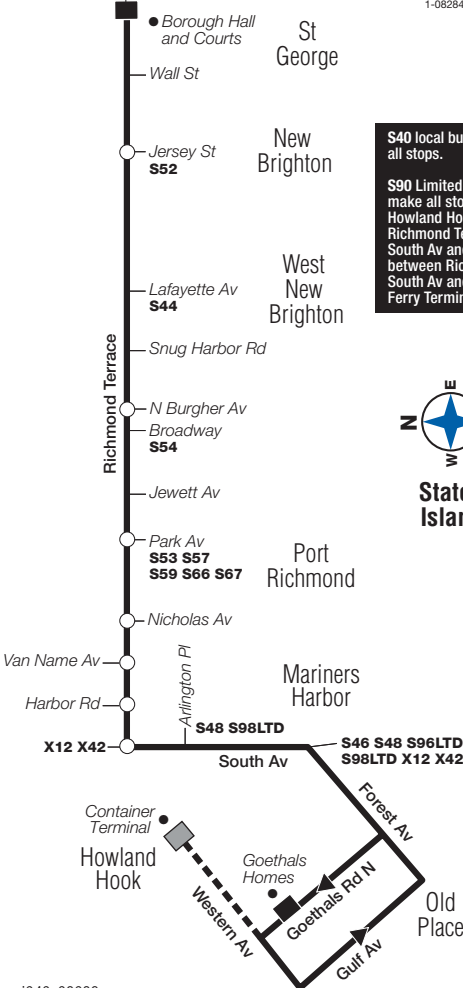

St George Ferry Terminal

- S I Ferry
- MTA **SIR** St George Ferry Terminal
- Local Bus Service:
  S42 S44 S46 S48 S51 S52 S61 S62 S74 S76 S78
  Weekday: **S66 S67**
- Weekday Limited-Stop Bus Service:
  S81 S84 S86 S91 S92 S94 S96 S98

1-08284

S40 local buses make all stops.

S90 Limited-Stop buses make all stops between Howland Hook and Richmond Terrace/South Av and Limited-Stops between Richmond Terrace/South Av and St George Ferry Terminal.

si040a09089_cs

S40/S90 LEGEND

- Terminal
- Weekday Terminal
- MTA **SIR** Railway Station
- **S42** Bus Transfer Point
- Limited Stop
- --- Weekday-only Service

♿ For subway and rail station accessibility, please see The Map, subway timetables, www.mta.info, or www.tripplanner.mta.info.

**For travel information, call 718-330-1234
or visit www.mta.info**