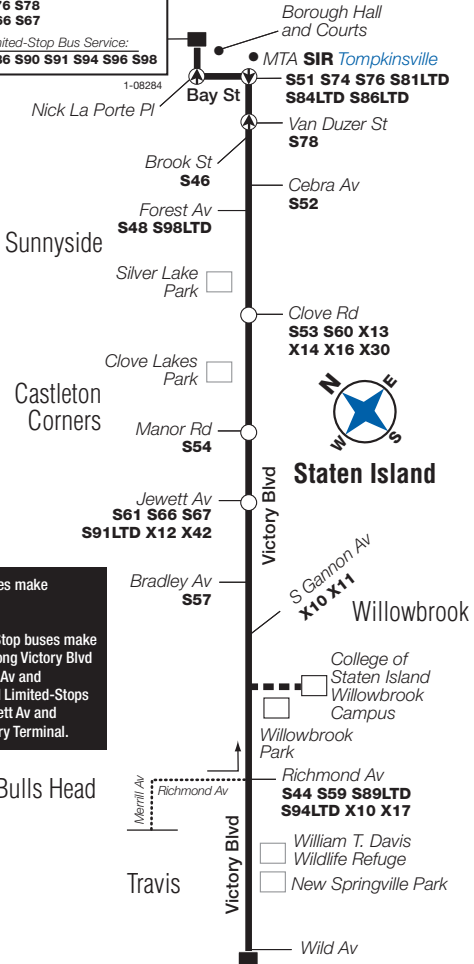

St George Ferry Terminal

- S I Ferry
- MTA **SIR** St George Ferry Terminal
- Local Bus Service:
  S40 S42 S44 S46 S48 S51 S52
  S61 S74 S76 S78
  Weekday: **S66 S67**
- Weekday Limited-Stop Bus Service:
  S81 S84 S86 S90 S91 S94 S96 S98

St George

S62 local buses make all stops.

S92 Limited-Stop buses make local stops along Victory Blvd between Wild Av and Jewett Av and Limited-Stops between Jewett Av and St George Ferry Terminal.

si062a09210_cs

S62/S92 LEGEND

Terminal

MTA **SIR** Railway Station

S53 Bus Transfer Point

--- Part-time service - see schedule

Limited Stop

Stops in direction indicated

..... Supplemental Service School Days (early PM)

For subway and rail station accessibility, please see The Map, subway timetables, www.mta.info, or www.tripplanner.mta.info.

For travel information, call 718-330-1234
or visit www.mta.info