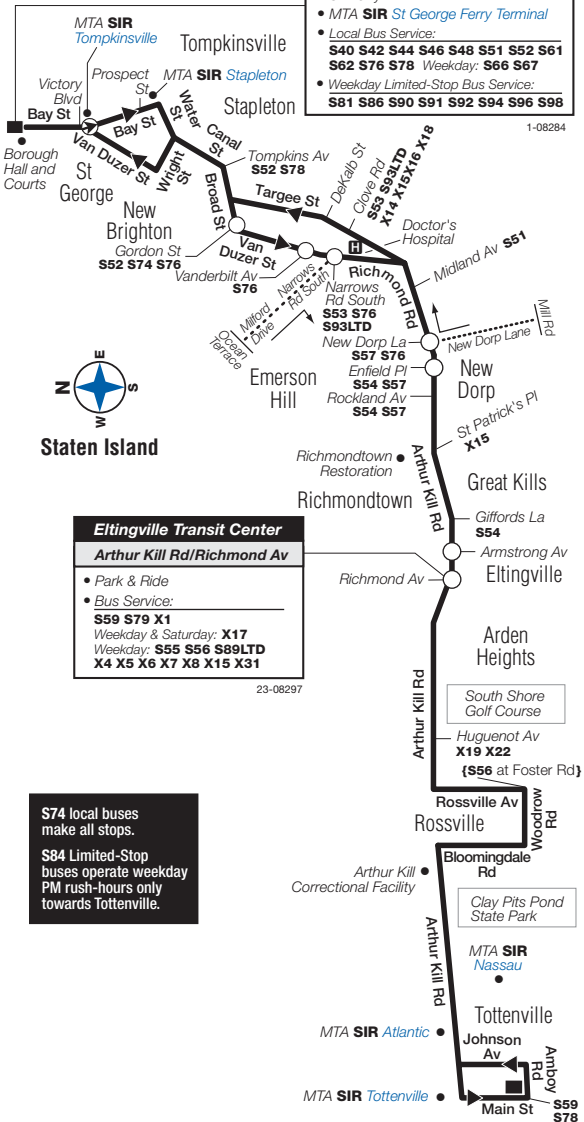

St George Ferry Terminal

- S I Ferry
- MTA SIR St George Ferry Terminal
- Local Bus Service:
  S40 S42 S44 S46 S48 S51 S52 S61 S62 S76 S78 Weekday: **S66 S67**
- Weekday Limited-Stop Bus Service:
  S81 S86 S90 S91 S92 S94 S96 S98

1-08284

Staten Island

Eltingville Transit Center
Arthur Kill Rd/Richmond Av

- Park & Ride
- Bus Service:
  S59 S79 X1
  Weekday & Saturday: **X17**
  Weekday: **S55 S56 S89LTD**
  X4 X5 X6 X7 X8 X15 X31

23-08297

S74 local buses make all stops.

S84 Limited-Stop buses operate weekday PM rush-hours only towards Tottenville.

S74/S84 LEGEND

- Terminal
- Limited Stop
- **S40** Bus Transfer Point
- ➔ Stops in direction indicated
- MTA SIR Railway Station
- ..... Supplemental Service School Days (early AM and early PM)

♿ For subway and rail station accessibility, please see The Map, subway timetables, www.mta.info, or www.tripplanner.mta.info.

For travel information, call 718-330-1234
or visit www.mta.info

si07409075_cs