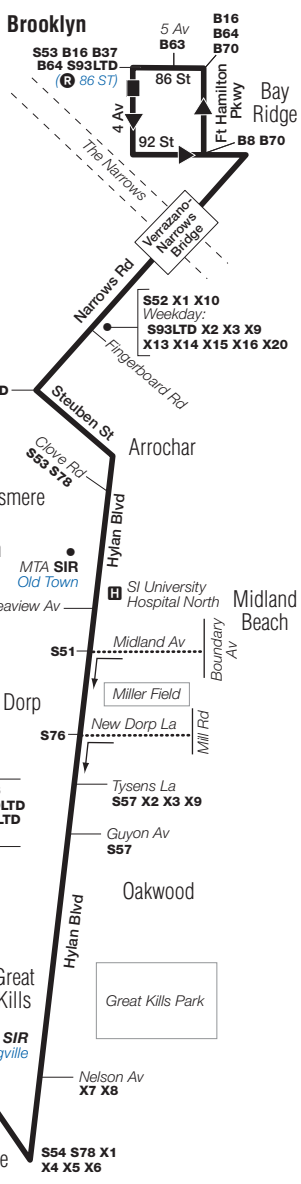

23-08297

Eltingville Transit Center

**Arthur Kill Rd/
Richmond Av**

- Park & Ride
- Bus Service:

S59 S74 X1
Weekday & Saturday: **X17**
Weekday: **S55 S56**
S84LTD S89LTD X4 X5
X6 X7 X8 X15 X31

si079a09133_cs

S79 LEGEND

- Terminal
- (R) *STATION NAME*
  Subway Connection
- S59 Bus Transfer Point
- MTA SIR Railway Station
- ..... Supplemental Service School Days (early PM)

For subway and rail station accessibility, please see The Map, subway timetables, www.mta.info, or www.tripplanner.mta.info.

**For travel information, call 718-330-1234
or visit www.mta.info**