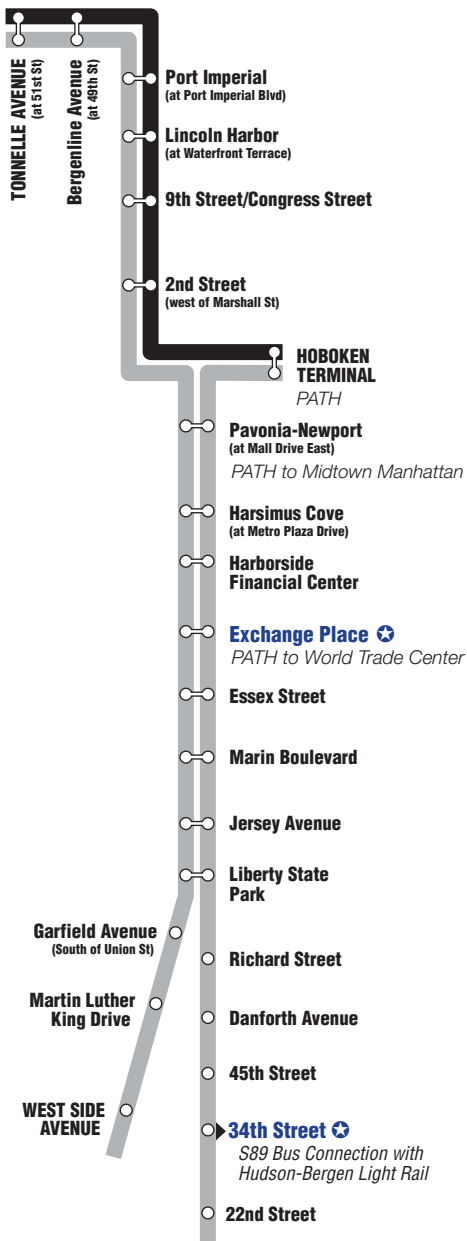

New Jersey Transit
HUDSON-BERGEN LIGHT RAIL

★ See blue box on schedule for Light Rail times.