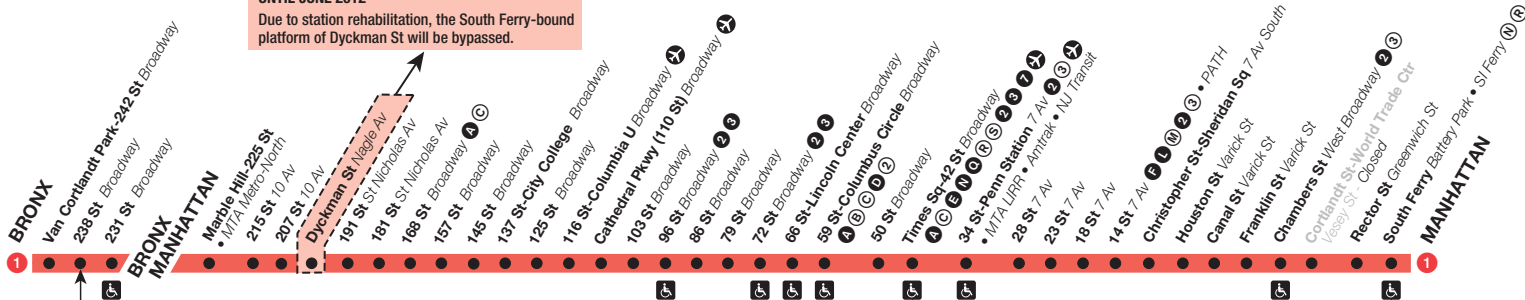

1 Broadway - 7 Avenue Local

Station Service

FULL-TIME
Train always operates and always stops here.

ACCESSIBLE STATION

Transfers

- A** Full-time
- A** Part-time
- X** Bus or AIRTRAIN to airport

tr001a11278_cs

BEGINNING AUGUST 15, 2011 AND CONTINUING UNTIL JUNE 2012
Due to station rehabilitation, the South Ferry-bound platform of Dyckman St will be bypassed.

- South Ferry-bound Entry/Exit Available
- 242 St-bound Exit Only/No Entry Available