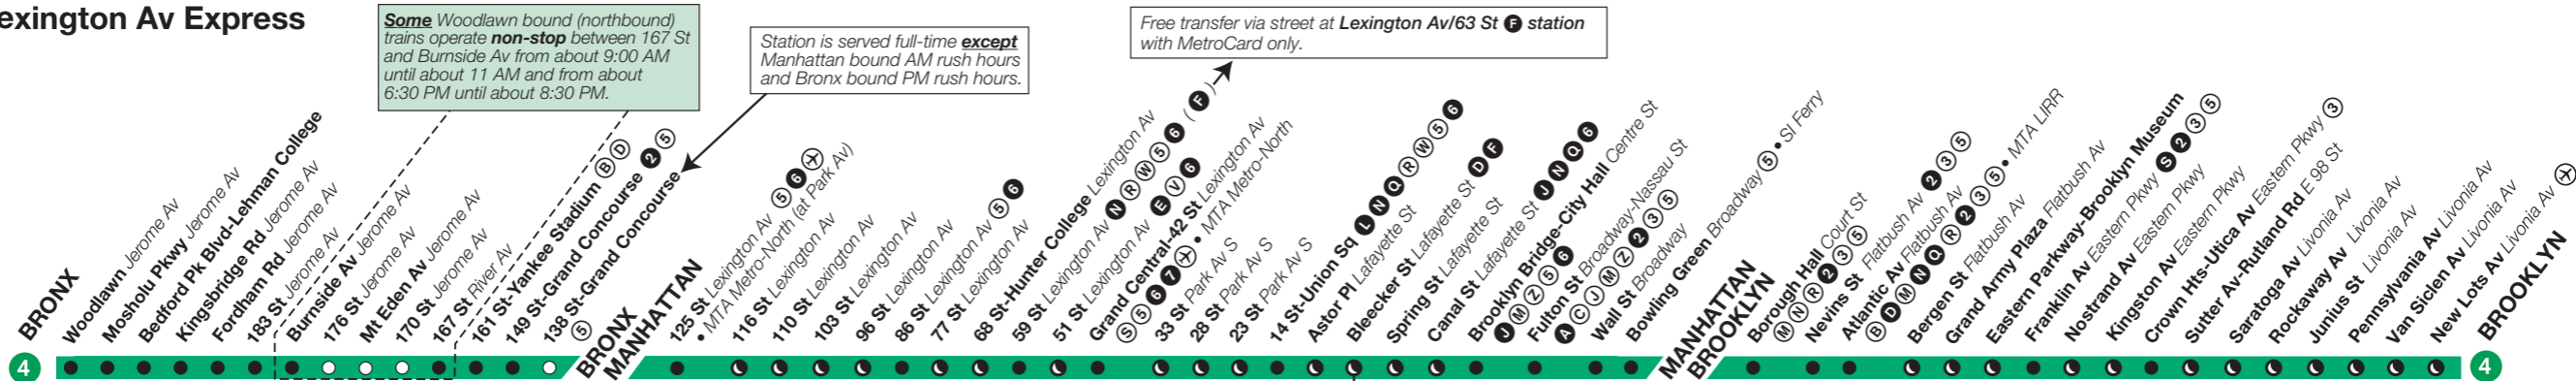

4 trains operate daily between Woodlawn/Jerome Av, Bronx, and Crown Hts-Utica Av/Eastern Pkwy, Brooklyn, running express in Manhattan and Brooklyn. During late night and early morning hours, the **4** runs local in Manhattan and Brooklyn, and extends beyond Utica Av to New Lots/Livonia Avs, Brooklyn.

4 Lexington Av Express

Some Woodlawn bound (northbound) trains operate **non-stop** between 167 St and Burnside Av from about 9:00 AM until about 11 AM and from about 6:30 PM until about 8:30 PM.

Station is served full-time **except** Manhattan bound AM rush hours and Bronx bound PM rush hours.