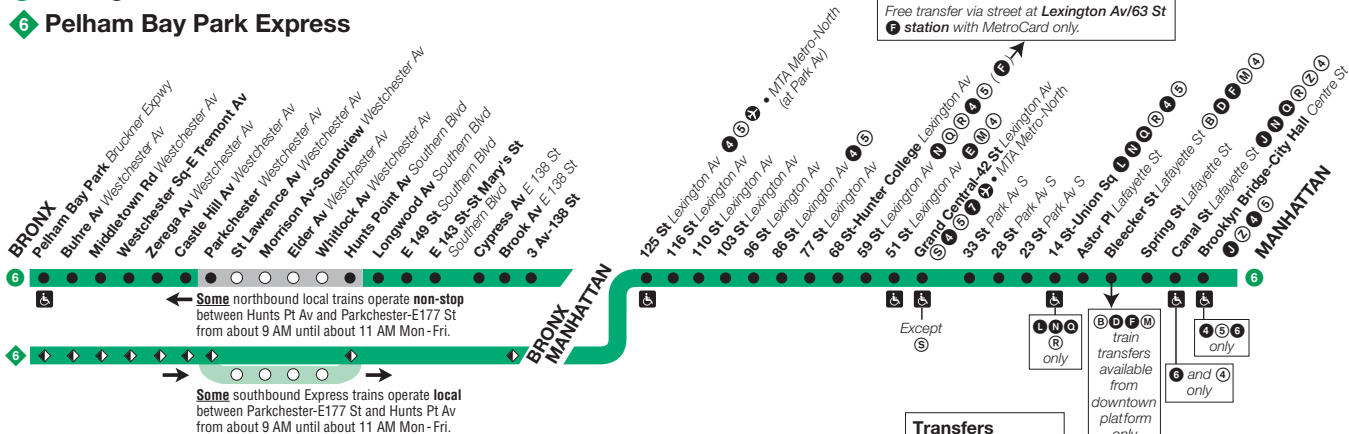

6 Lexington Av Local

6 Pelham Bay Park Express