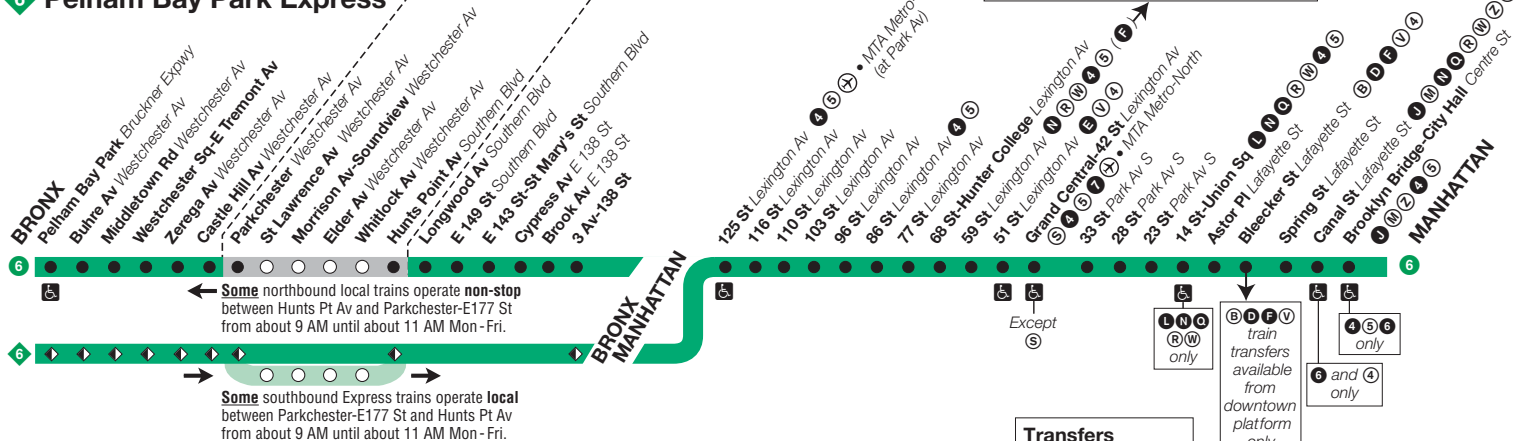

6 Lexington Av Local

6 Pelham Bay Park Express

Station Service

FULL-TIME

Train always operates and always stops here.

ONE-WAY WEEKDAY

Train operates in one direction (to Manhattan AM, from Manhattan PM).

PART-TIME

Train does not always operate or sometimes skips this station.

ACCESSIBLE STATION

Transfers

- B Full-time
- B Part-time
- X Bus or AIRTRAIN to airport

tr006a09329_cs