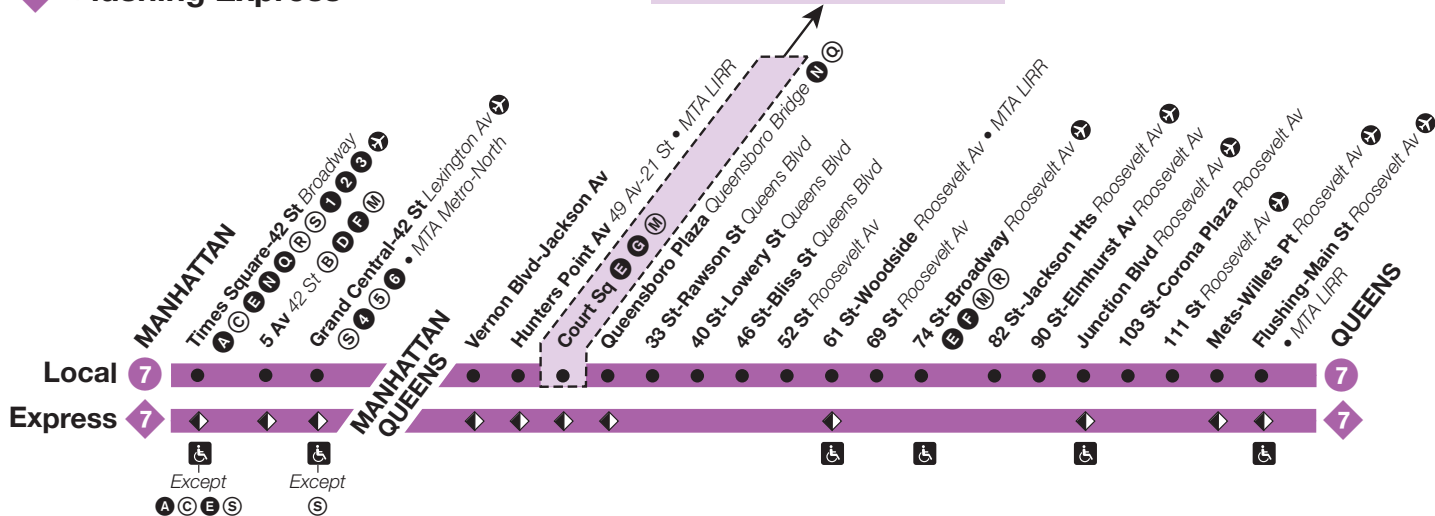

7 Flushing Local

7 Flushing Express

Beginning January 23, 2012 and continuing until March 2012:
Due to station rehabilitation, the Court Square station will be bypassed in both directions.

Station Service

- **FULL-TIME**
  Train always operates and always stops here.
- **ONE-WAY WEEKDAY**
  Train operates in one direction (To Manhattan AM, from Manhattan PM).
- **ACCESSIBLE STATION**

Transfers

- Full-time
- Part-time
- Bus or AIRTRAIN to airport