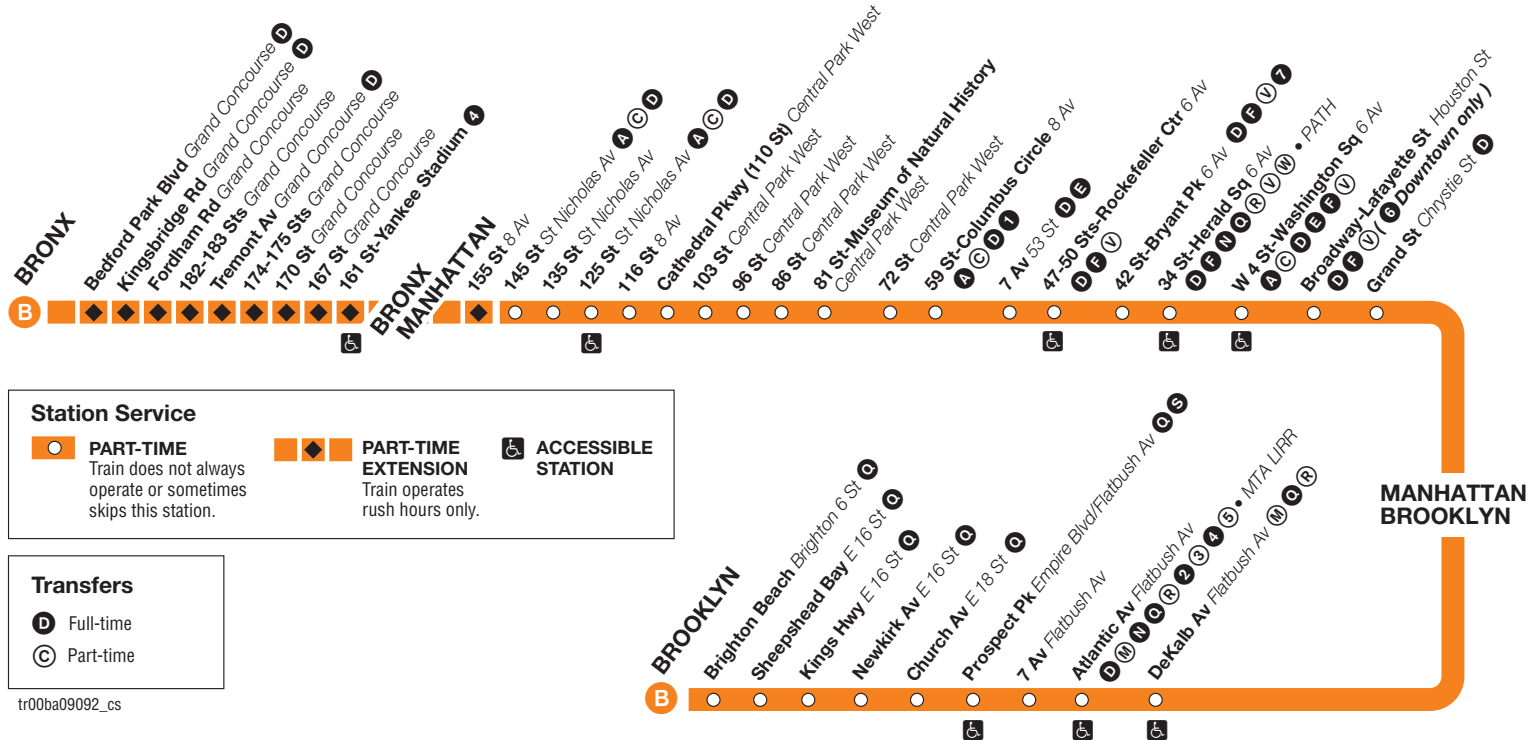

B 6 Avenue Express

Station Service

○ PART-TIME
Train does not always operate or sometimes skips this station.

◼ PART-TIME EXTENSION
Train operates rush hours only.

♿ ACCESSIBLE STATION

Transfers

D Full-time
C Part-time