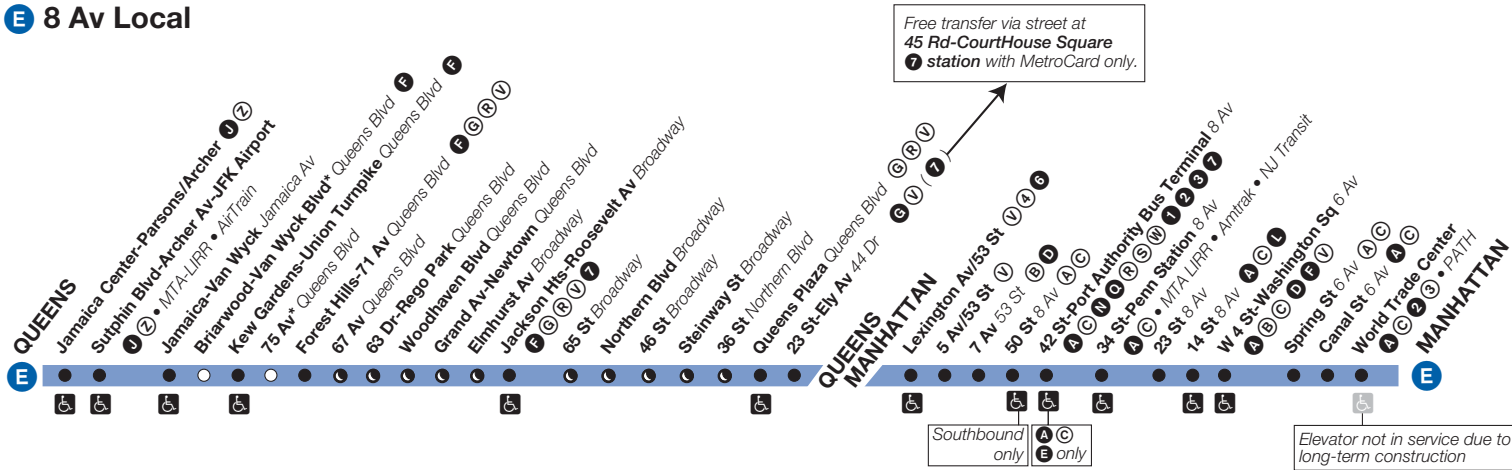

E 8 Av Local

* **E** trains only stop at **Briarwood-Van Wyck Blvd** and **75 Av** from 7:45 PM - 6 AM weekdays and at all times weekends.

Station Service

- **● FULL-TIME**
  Train always operate sand always stops here.
- **○ PART-TIME**
  Train does not always operate or sometimes skips this station.
- **⌚ NIGHT SERVICE**
  Train stops at this station nighttime hours only.
- **♿ ACCESSIBLE STATION**
- **♿ TEMPORARILY NOT ACCESSIBLE**

Transfers

- **A** Full-time
- **C** Part-time