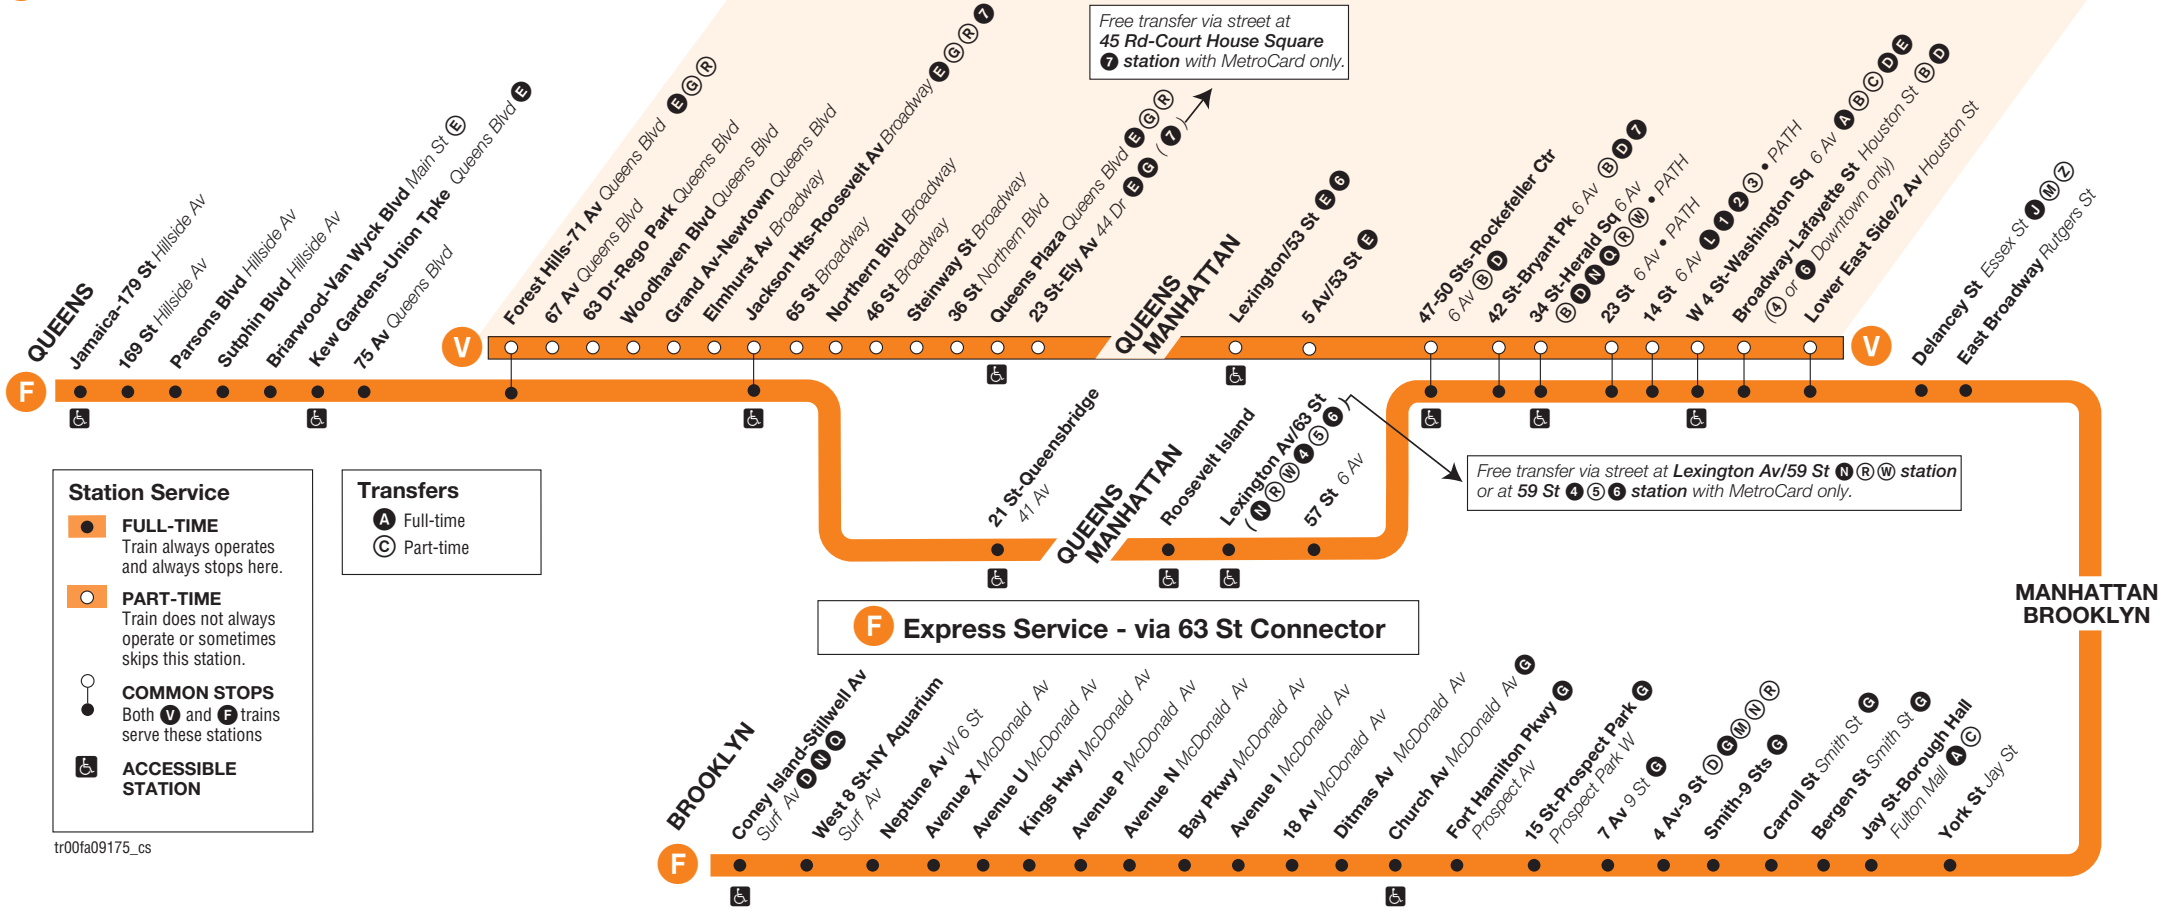

Effective June 2009

Train Timetable

New York City Transit *Going your way*

F trains operate at all times between Jamaica, Queens, and Stillwell Av, Brooklyn via the 63 St Connector (serving 21 St-Queensbridge, Roosevelt Island, Lexington Av-63 St, and 57 St-6 Av). **F** trains operate express along Queens Blvd at all times. **F** trains do not serve Queens Plaza, 23 St-Ely Av, Lexington Av-53 St and 5 Av-53 St.

V local trains operate between Forest Hills, Queens, and Lower East Side, Manhattan, from about 6 AM to 11 PM, weekdays only. **V** trains service Queens Plaza, 23 St-Ely Av, Lexington Av-53 St and 5 Av-53 St. (Note: Please refer to map for other trains serving these stations during late nights and weekends.)

Free Transfers – Unlimited-Ride MetroCard permits free transfers to all but our express buses (between subway and local bus, local bus and local bus etc.) Pay-Per-Ride MetroCard allows one free transfer of equal or lesser value if you complete your transfer within two hours of the time you pay your full fare with the same MetroCard. If you pay your local bus fare with coins, ask for a free electronic paper transfer to use on another local bus.

F Queens Blvd Express/6 Av Local

V Queens Blvd/6 Av Local

V Local Weekday Only Service - via Queens Plaza and 53 St

Weekday Service (F trains do not serve Queens Plaza, 23 St-Ely Av, Lexington Av-53 St and 5 Av-53 St)