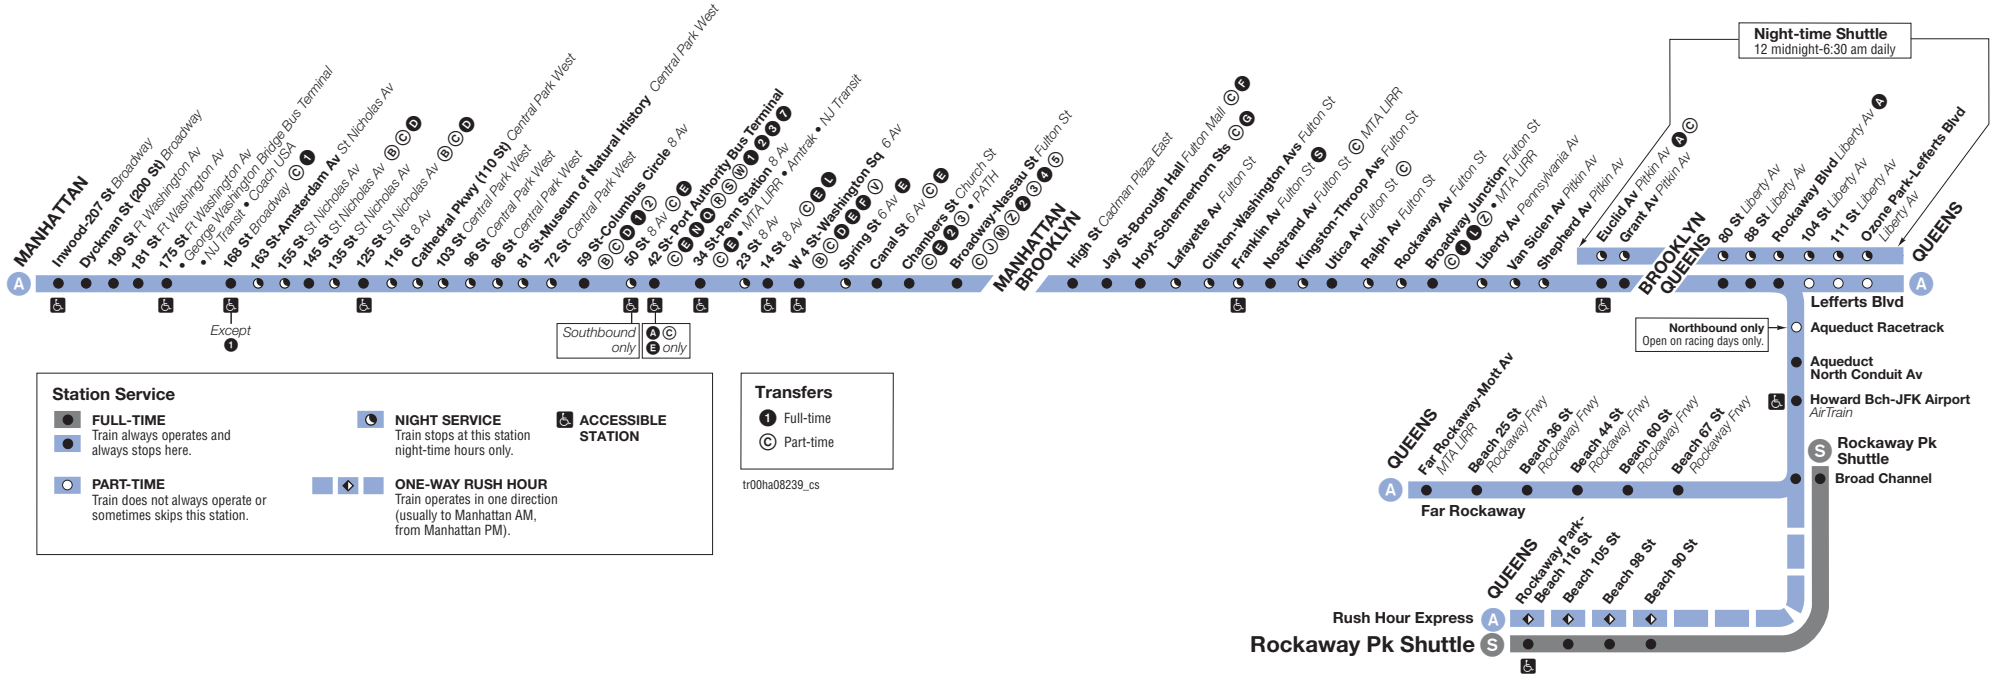

S Rockaway Park Shuttle (with 8 Avenue Express)

tr00ha08239_cs