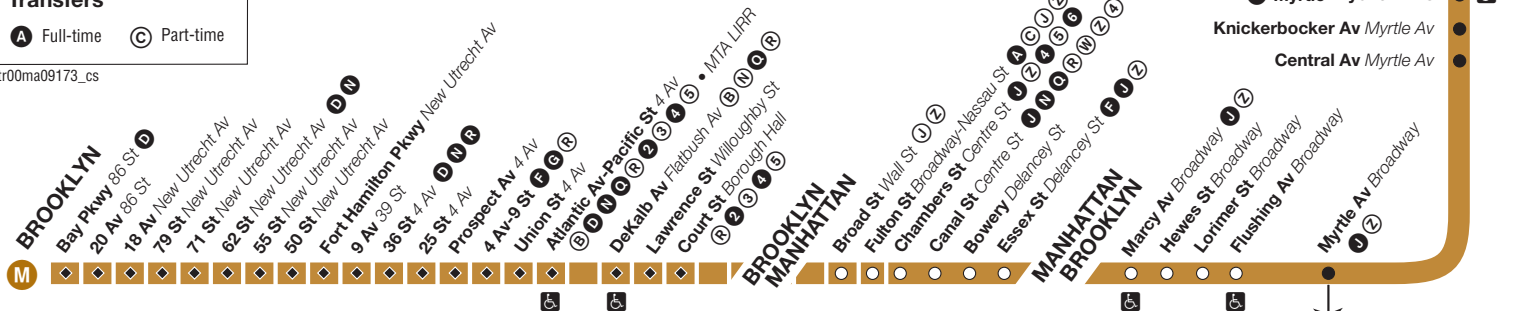

M Nassau Street Local

Station Service

- **FULL-TIME**
  Train always operates and always stops here.
- **PART-TIME**
  Train does not always operate or sometimes skips this station.
- **PART-TIME EXTENSION**
  Train operates weekday rush hours only. All stops from Metropolitan Av, Queens, through Manhattan, to Bay Parkway, Brooklyn.
- **ACCESSIBLE STATION**

Transfers

- **A** Full-time
- **C** Part-time

tr00ma09173_cs

Shuttle Service
Train operates nights, early mornings and all weekend.

WHEN SHUTTLE IS OPERATING
Toward Manhattan:
Transfer to **J** service
Toward Metropolitan Av:
Transfer from **J** service