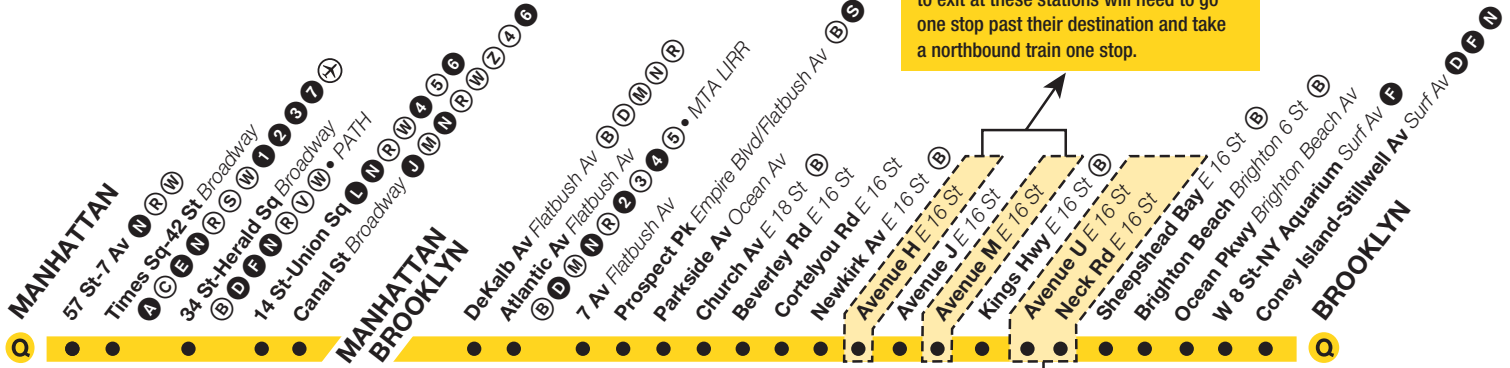

Effective January 18, 2010

***Train Timetable***

New York City Transit *Going your way*

**Q** trains operate between 57th Street/7th Avenue, Manhattan, and Stillwell Av, Brooklyn at all times. Trains operate express from 57th Street

via Broadway to Canal Street (lower level), cross into Brooklyn via Manhattan Bridge, then operate local to and from Stillwell Av.

**Fares** – All MTA New York City Transit trains (subways and Staten Island Railway) and local buses (including Limited-Stop and +SelectBusService buses at MetroCard® fare collection machines) accept MetroCard. Express buses only accept 7-Day Express Bus Plus MetroCard or Pay-Per-Ride MetroCard. All of our buses and +SelectBusService coin fare collection machines accept exact fare in coins. Dollar bills, pennies, and half-dollar coins are not accepted.

# Q Broadway Express

**BEGINNING SEPTEMBER 28, 2009 AND CONTINUING UNTIL ABOUT FALL 2010:**  
 The CONEY ISLAND bound side of the AVENUE H and AVENUE M stations are closed for rehabilitation and will be bypassed. Southbound customers wishing to exit at these stations will need to go one stop past their destination and take a northbound train one stop.

**BEGINNING JANUARY 18, 2010 AND CONTINUING UNTIL FURTHER NOTICE:**  
 The Manhattan bound side of the NECK RD and AVENUE U stations are closed for rehabilitation and will be bypassed. Northbound customers wishing to exit at these stations will need to go to the Kings Hwy station and take a southbound train to their desired stop.  
 During this rehabilitation the B3K bus will operate WEEKDAY MORNINGS between Gerritsen Av and the Kings Highway/East 16 St station making stops only on Avenue U. The B3K operates every 10 minutes, travel time is approximately 15 minutes, in each direction, and regular bus fare is charged.