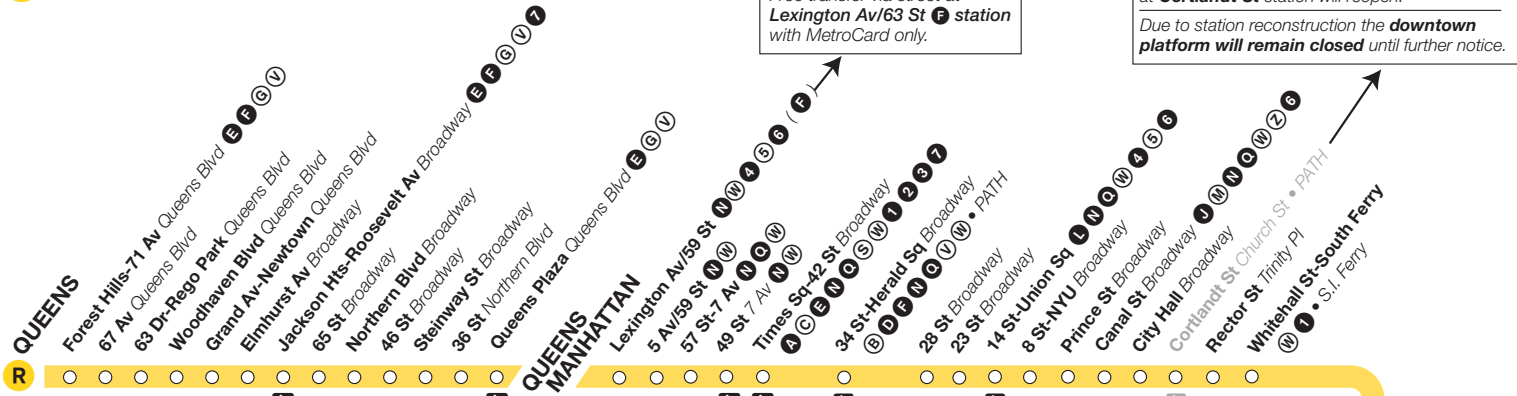

R Broadway Local

Free transfer via street at **Lexington Av/63 St F** station with MetroCard only.

On November 25, 2009 the uptown platform at **Cortlandt St** station will reopen.
Due to station reconstruction the **downtown platform will remain closed** until further notice.

Station Service

- **PART-TIME**
  Train does not always operate or sometimes skips this station.
- **LATE-NIGHT SERVICE**
  Train stops at this station late night hours only.
- **ACCESSIBLE STATION**

Transfers

- Full-time
- Part-time

Northbound only
Except
A C
E S

Except
4 5 6

Southbound only