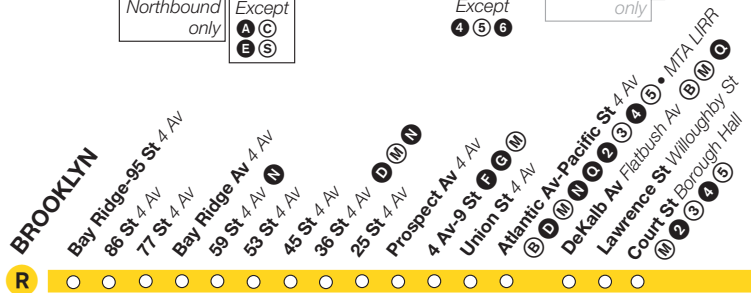

Effective June 2009

Train Timetable

New York City Transit *Going your way*

R trains operate local between Forest Hills-71 Av, Queens, and 95 St/4 Av, Brooklyn, at all times except late nights. During late nights,

R Broadway Local

Free transfer via street at **Lexington Av/63 St F** station with MetroCard only.

Due to station reconstruction **Cortlandt St** station is closed until further notice.

Station Service

- PART-TIME**
Train does not always operate or sometimes skips this station.
- LATE-NIGHT SERVICE**
Train stops at this station late night hours only.
- ACCESSIBLE STATION**

Transfers

- A** Full-time
- G** Part-time

Northbound only
Except
A C E S

Except
4 5 6

Southbound only

Late Night Shuttle

NORTHBOUND LATE-NIGHT TRAINS SKIP 53 ST AND 45 ST STATIONS Use **N** instead

Weekday Service