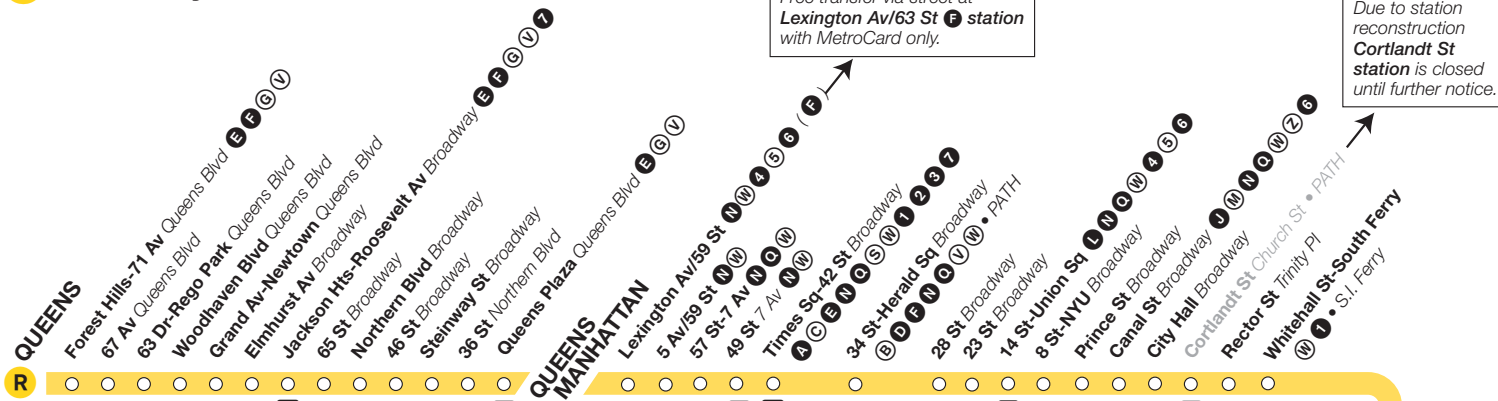

Effective June 2009

Train Timetable

New York City Transit *Going your way*

R trains operate local between Forest Hills-71 Av, Queens, and 95 St/4 Av, Brooklyn, at all times except late nights. During late nights,

R trains operate only in Brooklyn between 36 St and 95 St/4 Av.

Fares – All MTA New York City Transit trains (subways and Staten Island Railway) and local buses (including Limited-Stop and +SelectBusService buses at MetroCard® fare collection machines) accept MetroCard. Express buses only accept 7-Day Express Bus Plus MetroCard or Pay-Per-Ride MetroCard. All of our buses and +SelectBusService coin fare collection machines accept exact fare in coins. Dollar bills, pennies, and half-dollar coins are not accepted.

R Broadway Local

Free transfer via street at **Lexington Av/63 St F** station with MetroCard only.

Due to station reconstruction **Cortlandt St** station is closed until further notice.

Station Service

- PART-TIME**
Train does not always operate or sometimes skips this station.
- LATE-NIGHT SERVICE**
Train stops at this station late night hours only.
- ACCESSIBLE STATION**