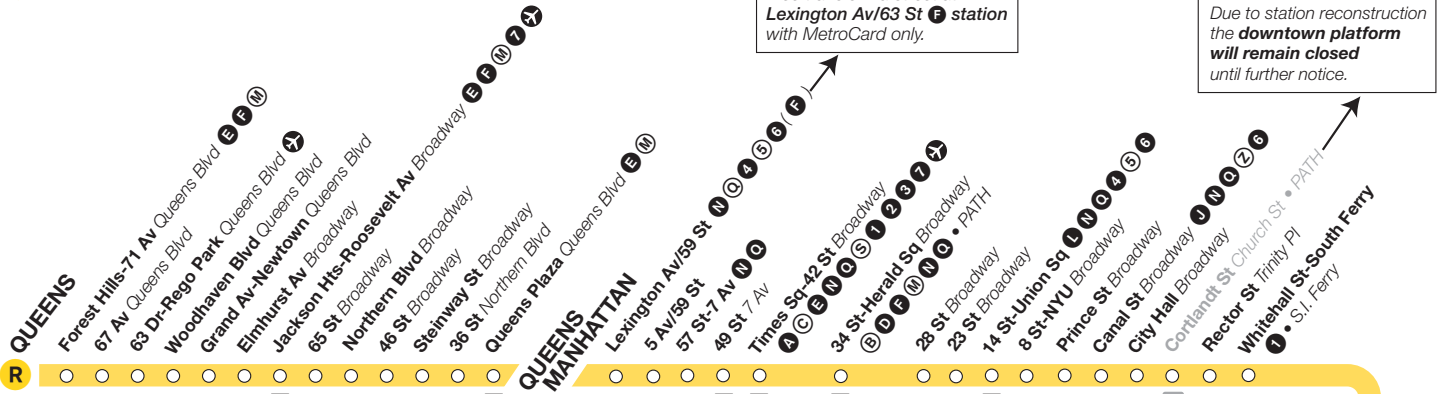

# R Broadway Local

Free transfer via street at Lexington Av/63 St **F** station with MetroCard only.

Due to station reconstruction the **downtown platform** will remain closed until further notice.