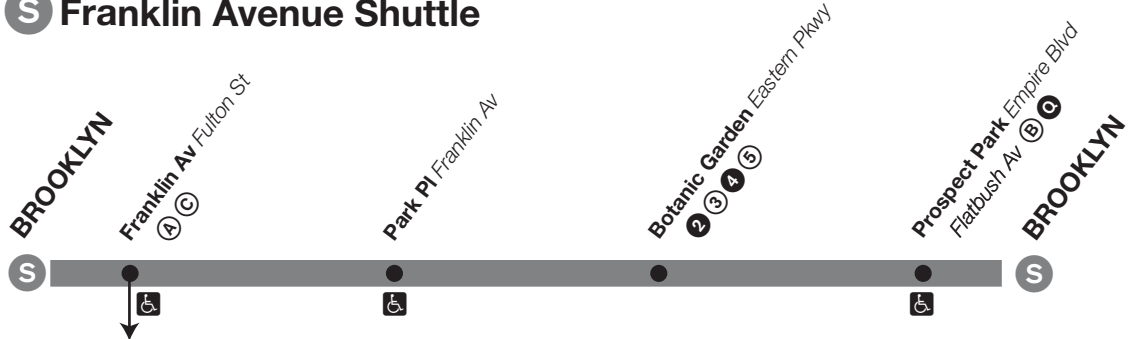

S Franklin Avenue Shuttle

At Franklin Av Station
either the (A) or (C) transfer
is available 24 hours.

Station Service

FULL-TIME

Train always
operates and
always stops here.

**ACCESSIBLE
STATION**

Transfers

Full-time

Part-time