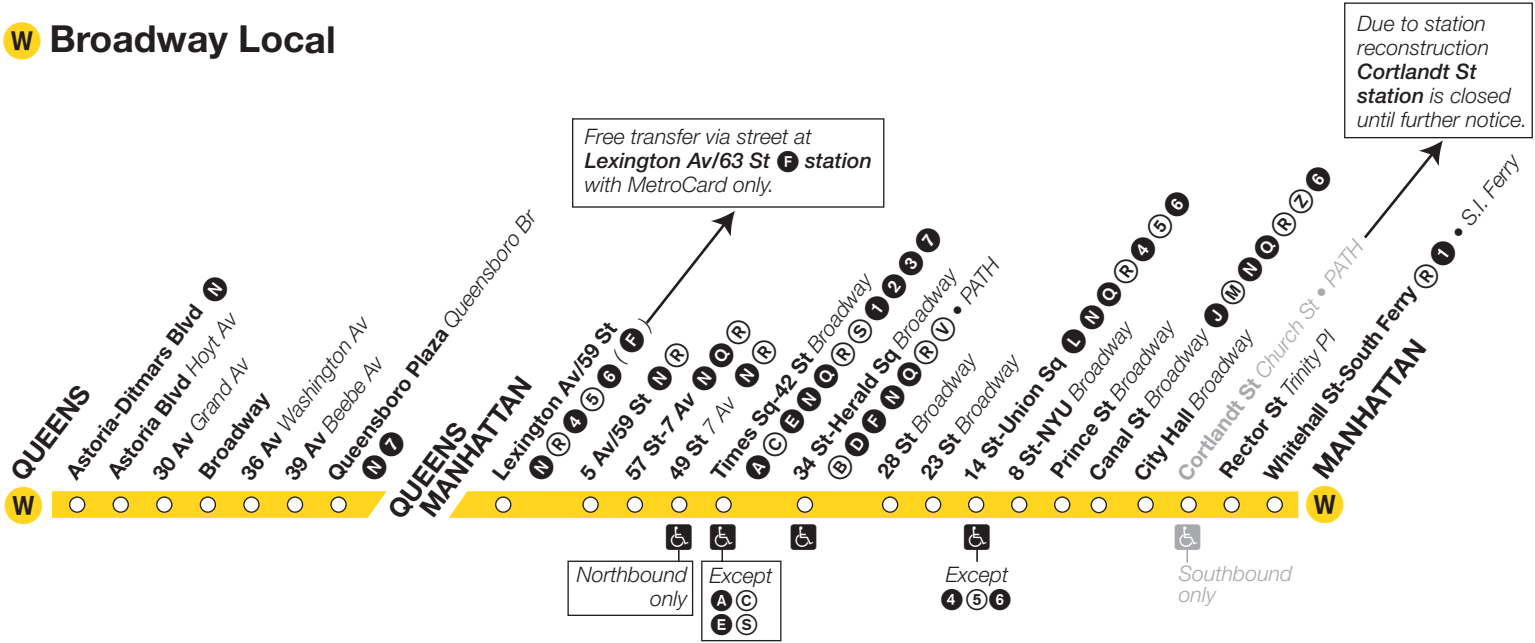

Effective Spring 2009

Train Timetable

Weekday Service Only

New York City Transit *Going your way*

W trains operate, weekdays only, between Ditmars Blvd, Queens, and Whitehall St, Manhattan, at all times except late nights.
All **W** trains provide local service.

Bold times denote PM hours.

Please read times from left to right.

This timetable printed with environmentally friendly ink on recycled paper.

W Broadway Local

Station Service

○ PART-TIME
Train does not always operate or sometimes skips this station.