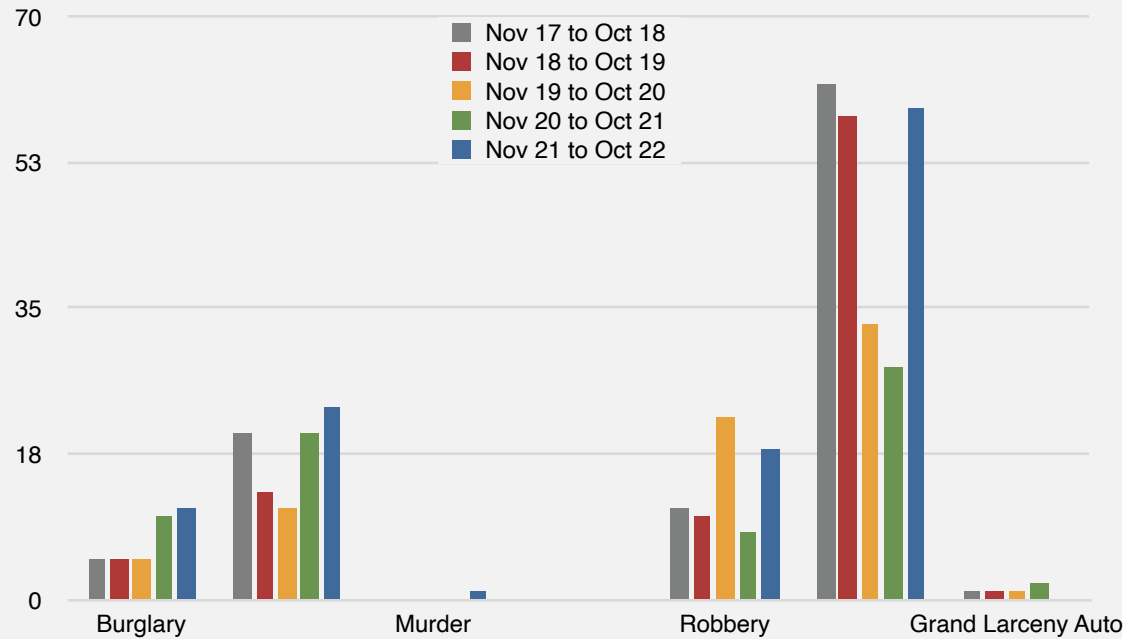

Long Island Rail Road

Rolling 12-Month Totals, All Categories