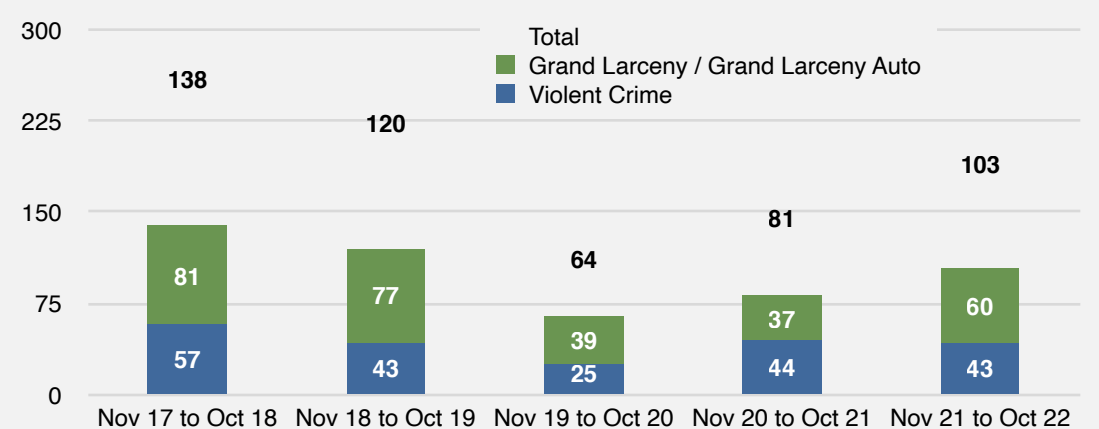

Rolling 12-Month Total