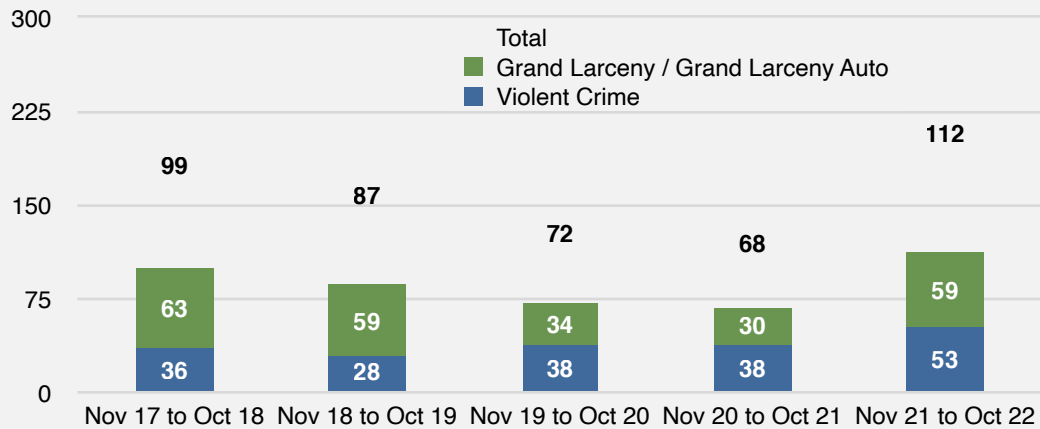

Major Crimes on MTA Railroads, November 2022

Long Island Rail Road

		October 2022	12-Month Rolling Average	12-Month Total
Violent Crimes	Burglary	0	0.9	11
	Felony Assault	1	1.9	23
	Murder	0	0.1	1
	Rape	0	0.0	0
	Robbery	1	1.5	18
Larcenies	Grand Larceny	8	4.9	59
	Grand Larceny Auto	0	0.0	0
Total		10	9.3	112

Rolling 12-Month Total

Metro-North Railroad

		October 2022	12-Month Rolling Average	12-Month Total
Violent Crimes	Burglary	0	0.6	7
	Felony Assault	1	1.9	23
	Murder	0	0.0	0
	Rape	0	0.0	0
	Robbery	3	1.1	13
Larcenies	Grand Larceny	6	4.8	57
	Grand Larceny Auto	2	0.3	3
Total		12	8.6	103