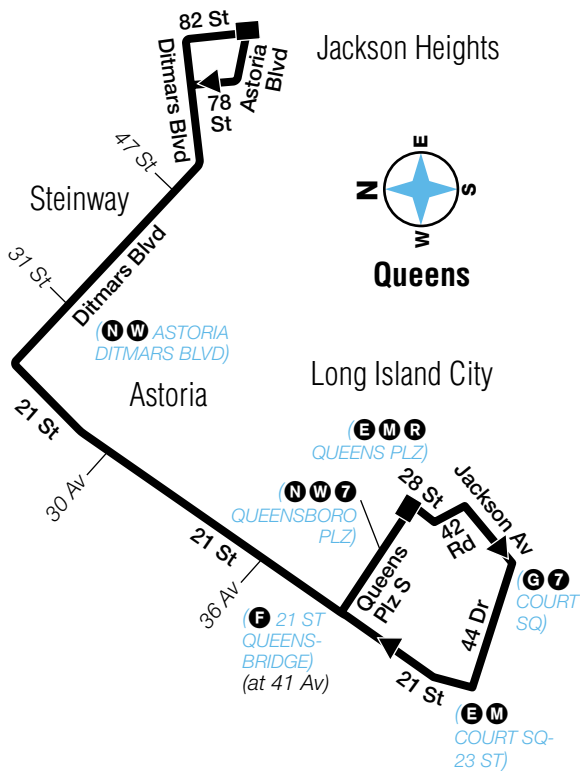

m_q069_17100_cs

Q69 MAP LEGEND

■ Terminal

(E) STATION NAME
Subway Connection

For Accessible subway stations, travel directions and other information:

Call 511 or visit www.mta.info