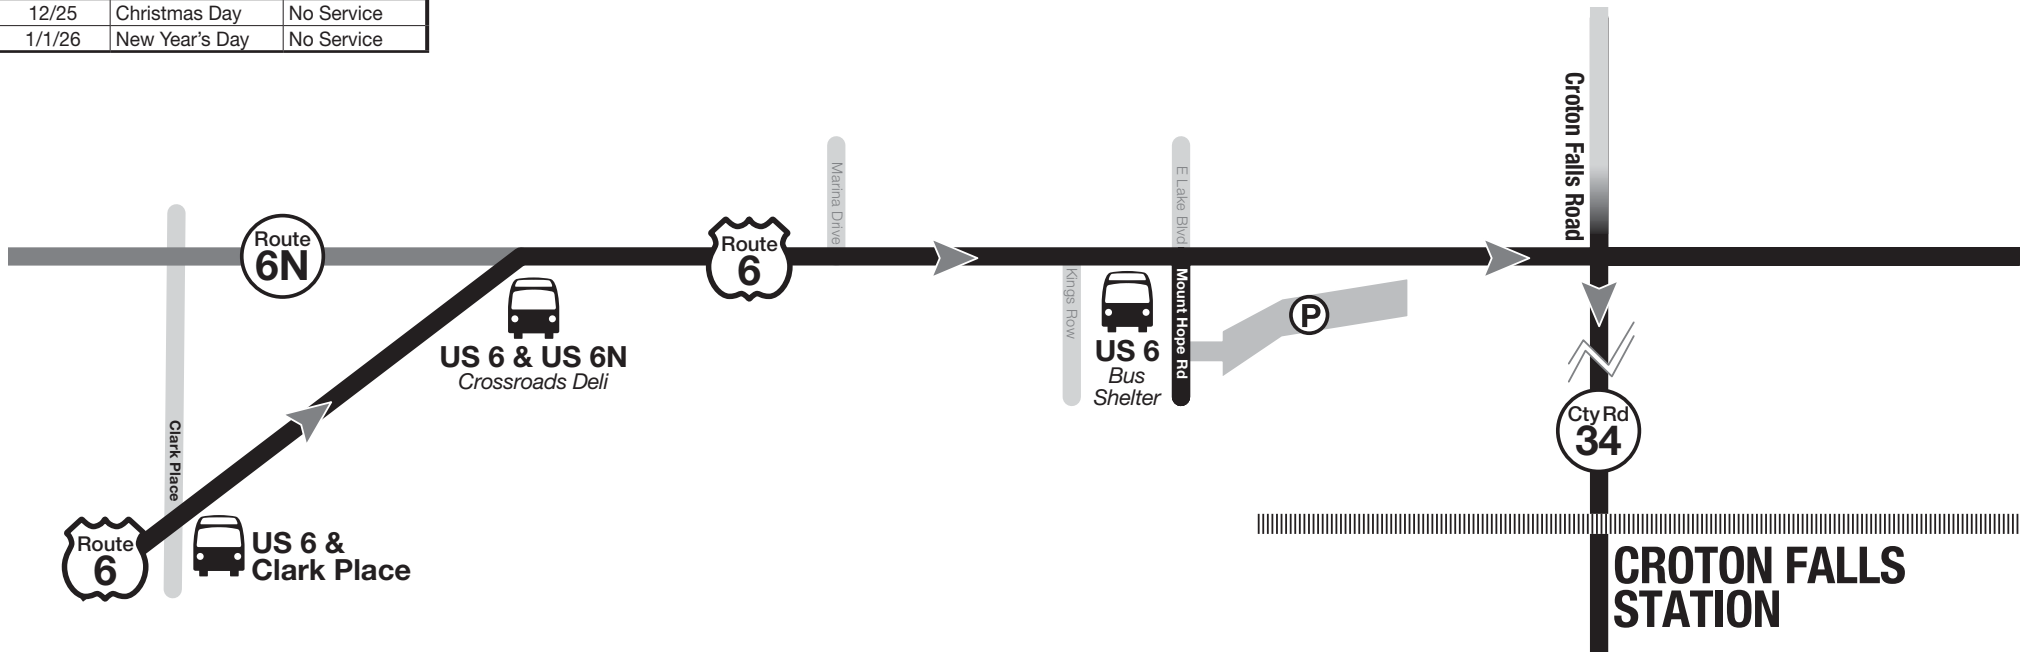

Mahopac-Croton Falls

Effective October 6, 2025

WEEKDAYS

VIA CROTON FALLS TO GRAND CENTRAL TERMINAL

AM Light Face, PM Bold Face	AM							PM
Route 6 & Clark Place <i>Stone House Grill</i>	5 24	5 47	6 14	6 51	7 06	7 36	7 52	4 47
Route 6N & Route 6 <i>Crossroads Deli</i>	5 26	5 49	6 16	6 53	7 08	7 38	7 54	4 49
Route 6 and Mount Hope Rd. <i>Shelter near Mt. Hope Rd. Park & Ride</i>	5 28	5 51	6 18	6 55	7 10	7 40	7 56	4 51
Croton Falls Station	5 39	6 02	6 29	7 06	7 21	7 51	8 07	5 02
Croton Falls Station	5 44	6 09	6 36	7 13	7 28	7 58	8 14	5 09
White Plains Station	6 25	6 51	7 12	7 50	8 10	8 36	8 53	5 53
Grand Central Terminal	7 04	7 30	7 55	8 32	8 50	9 16	9 31	6 33

WEEKDAYS

VIA CROTON FALLS TO MAHOPAC

AM Light Face, PM Bold Face	AM	PM					
Grand Central Terminal	7 11	3 52	4 18	4 34	4 57	5 29	6 04
White Plains Station	7 53	4 26	—	5 10	5 31	6 02	6 39
Croton Falls Station	8 37	5 09	5 30	5 46	6 08	6 46	7 15
Croton Falls Station	8 40	5 12	5 33	5 49	6 11	6 49	7 18
Mahopac Library <i>Route 6 near Mount Hope Blvd.</i>	8 52	5 23	5 43	6 00	6 21	7 00	7 28
Route 6N & Route 6 <i>Crossroads Deli</i>	8 54	5 25	5 45	6 02	6 23	7 02	7 30
Route 6 & Clark Place <i>Stone House Grill</i>	8 56	5 27	5 47	6 04	6 25	7 04	7 32
Route 6 and Mount Hope Rd.	9 00	5 29	5 49	6 06	6 27	7 06	7 34

HOLIDAY SCHEDULE

Buses only, see Metro-North timetable for rail service.

Saturdays & Sundays: No Service

11/27	Thanksgiving Day	No Service
12/25	Christmas Day	No Service
1/1/26	New Year's Day	No Service

Scan QR code or visit mta.info for fares and other details