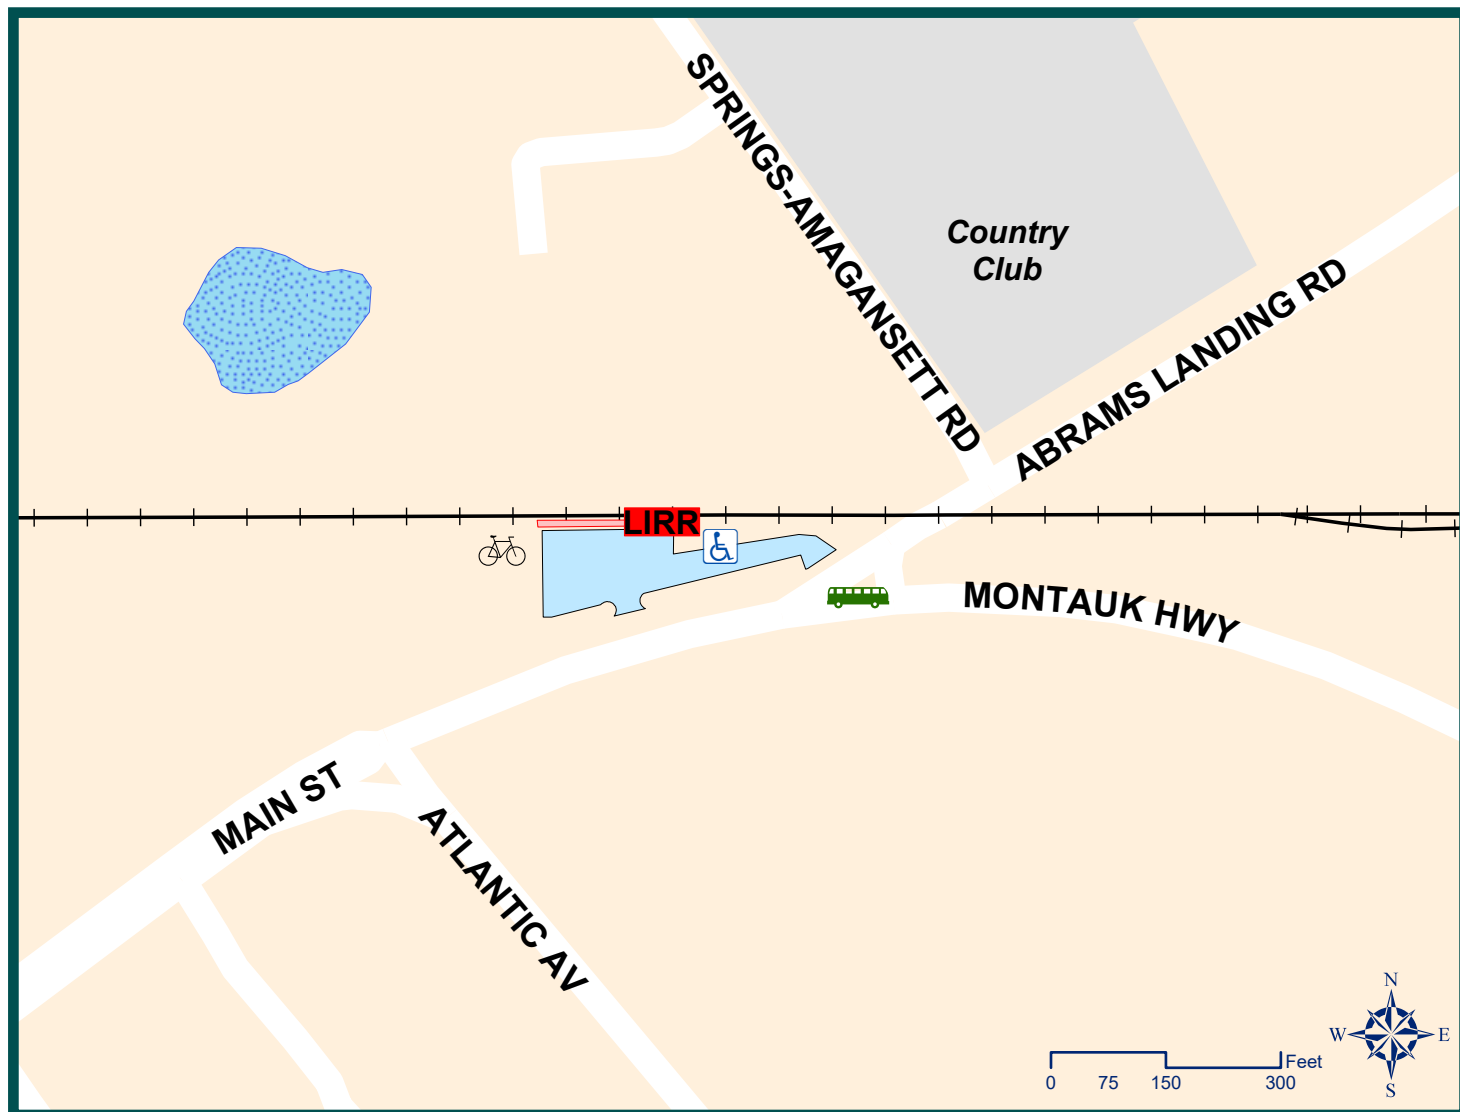

Parking, Bus and Taxi Information

Amagansett Station

MAP LEGEND

 Station

Parking:

 Parking is free and unrestricted,
no fee or permit is required

 ADA Parking  Bike Rack  Bike Locker

Bus Routes

Suffolk Transit, 631-852-5200

10C, East Hampton to Montauk

 Taxis - 631-654-5599

LIRR STATION INFORMATION

The LIRR is responsible for snow removal, cleanliness and maintenance of the parking lot, station, waiting areas, platforms and tracks.