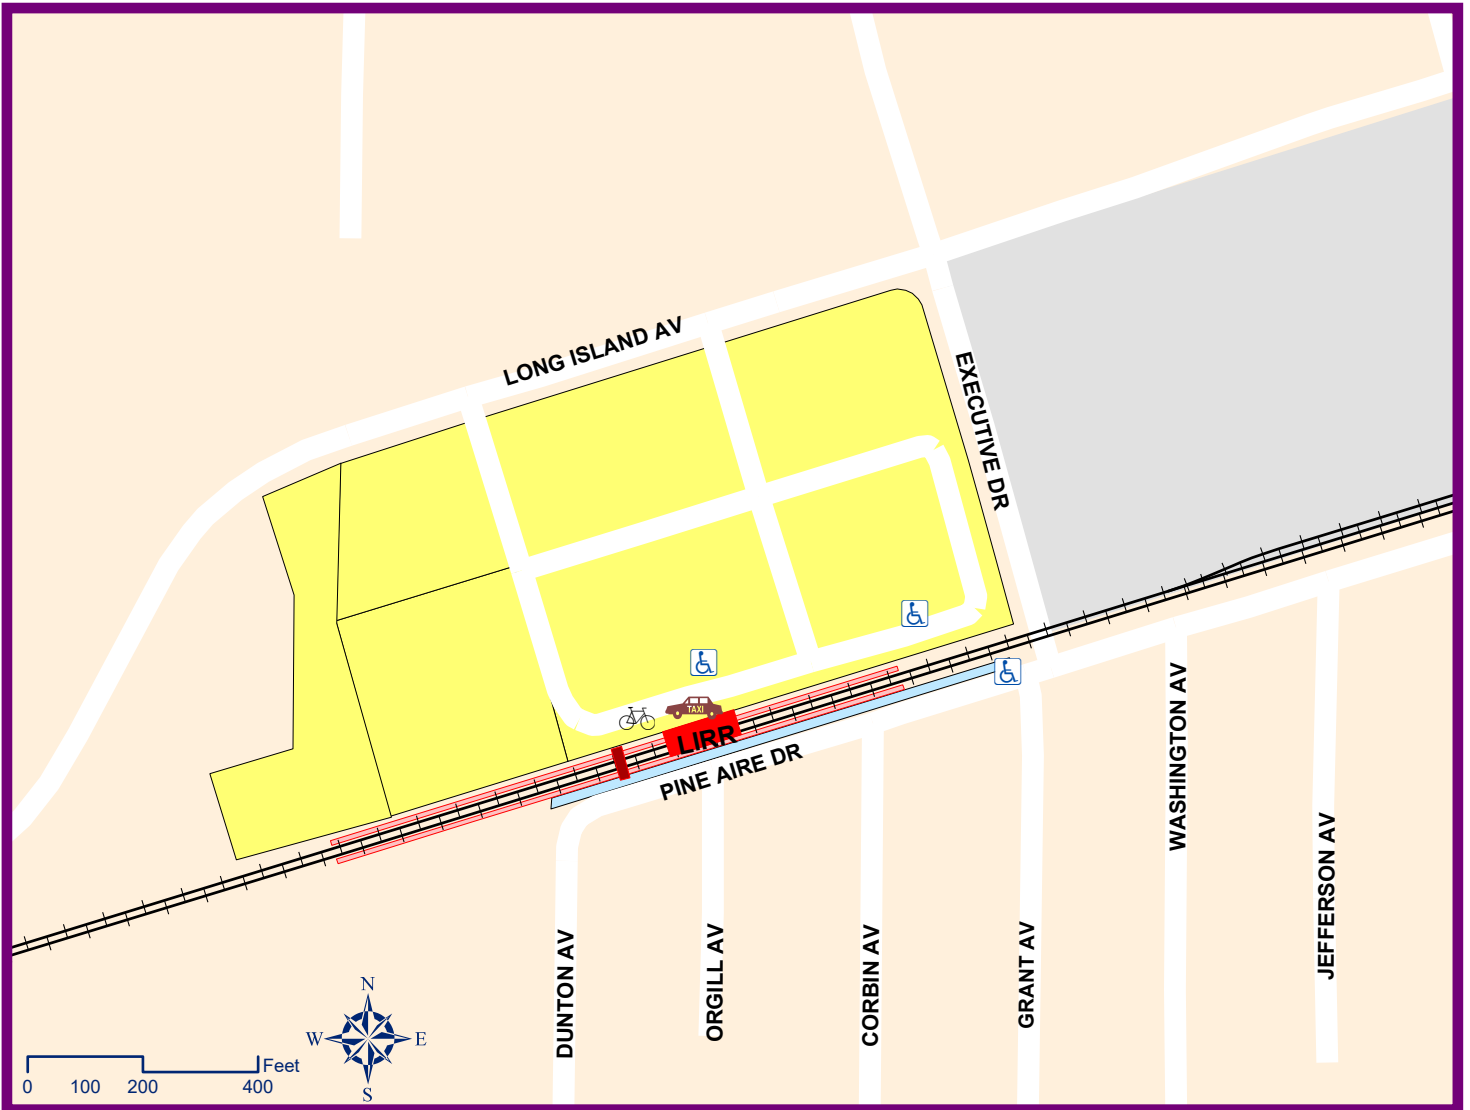

Parking, Bus and Taxi Information Deer Park Station

MAP LEGEND

LIRR Station/Ticket Office

**Parking: All facilities are free and unrestricted;
no fee or permit is required at any time**

Operated by Suffolk County
 Operated by Long Island Rail Road

ADA Parking Bike Rack

Pedestrian Overpass

Bus Connections

Suffolk County Transit, 631-852-5200

Tanger Shuttle Bus, 631-667-3600

Taxis - 631-586-5666

PARKING LOT INFORMATION

Suffolk County is responsible for snow removal, maintenance and all parking issues for facilities it operates at Deer Park LIRR Station.