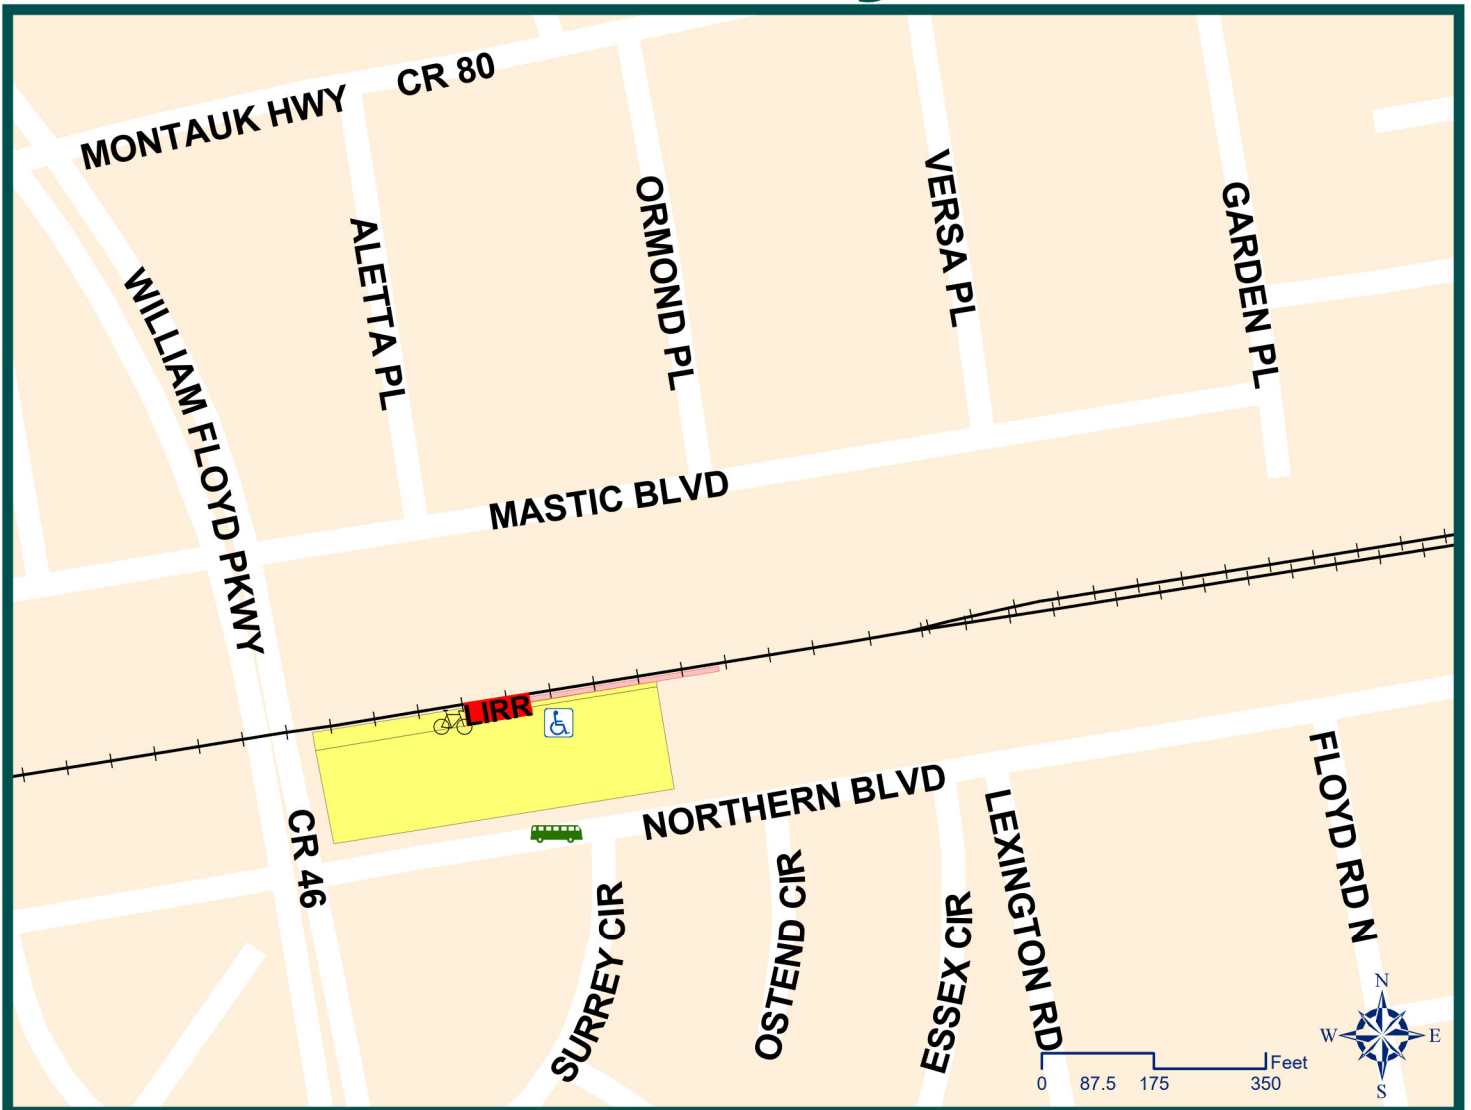

Parking, Bus and Taxi Information

Mastic-Shirley Station

MAP LEGEND

 Station

Parking:

 Parking is free and unrestricted, no fee or permit is required at any time

 ADA Parking  Bike Rack

 Bus Connections

Suffolk Transit, 631-852-5200

 Taxis - 631-610-5399

PARKING FACILITY INFORMATION

The Town of Brookhaven is responsible for snow removal, maintenance and all other parking issues at the Mastic-Shirley LIRR station.