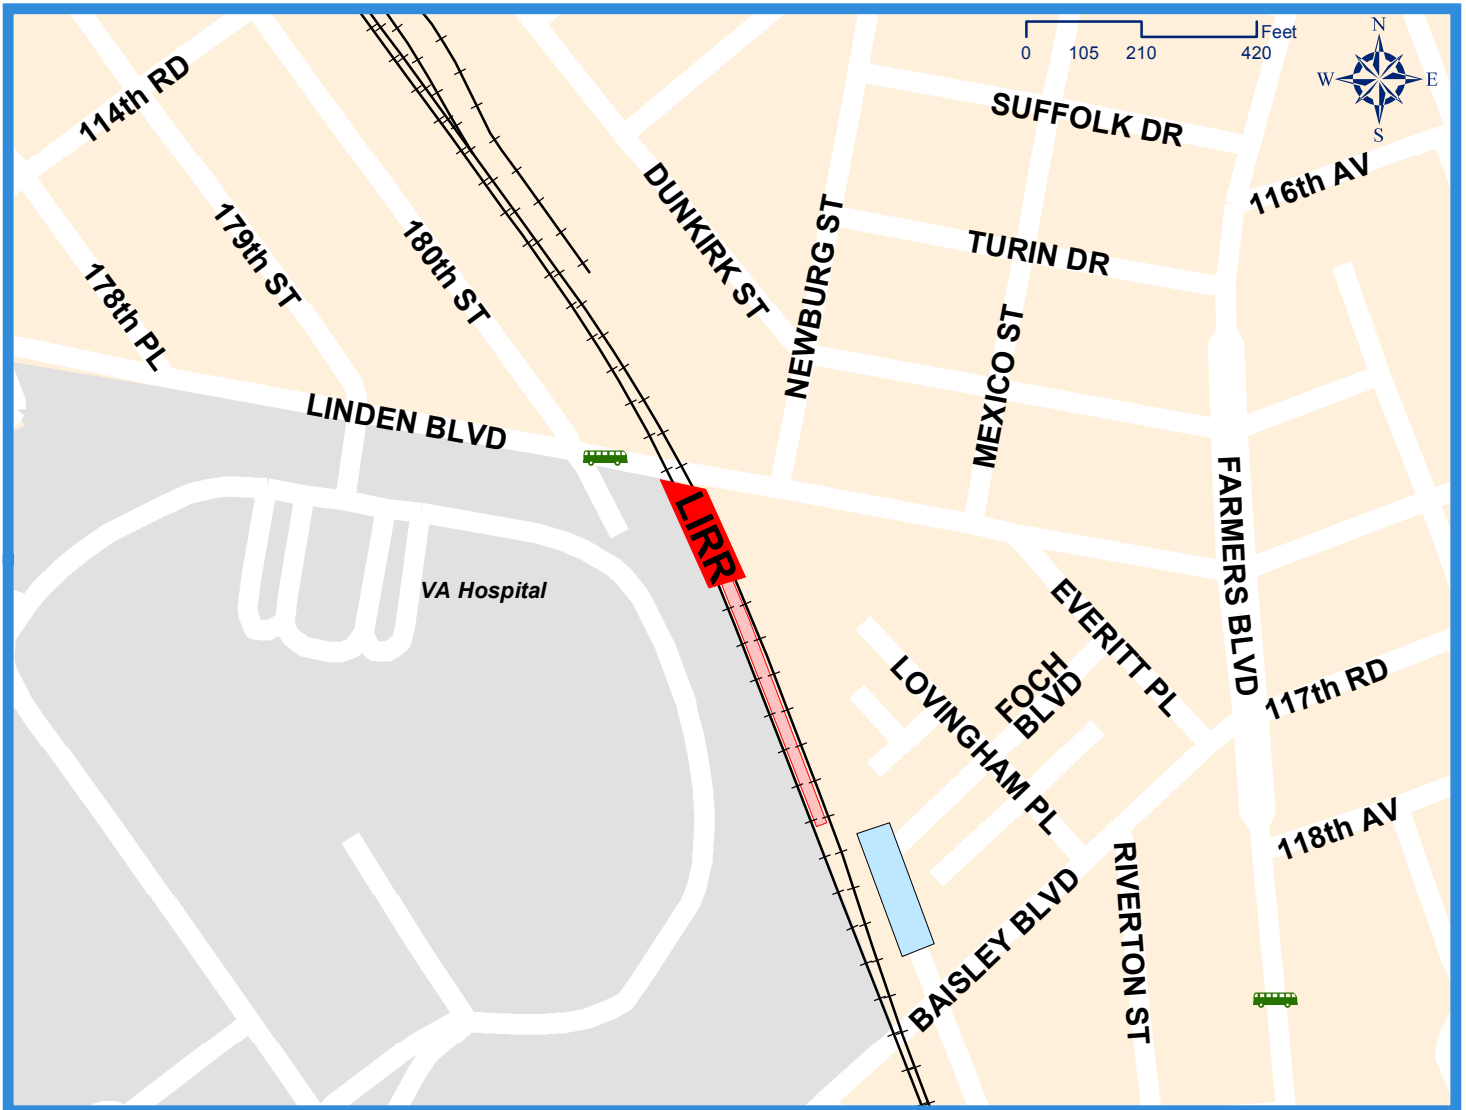

Parking, Bus and Taxi Information

St. Albans Station

MAP LEGEND

 Station

Parking:

 Parking is free and unrestricted, no fee or permit is required.

 ADA Parking  Bike Rack  Bike Locker

Bus Routes

MTA New York City Transit, 718-330-1234

Q3, Jamaica to JFK Airport via Farmers Blvd.

Q4, Cambria Hts. to Jamaica via Linden Blvd.

LIRR STATION INFORMATION

The LIRR is responsible for snow removal, cleanliness and maintenance of the station, platforms and tracks