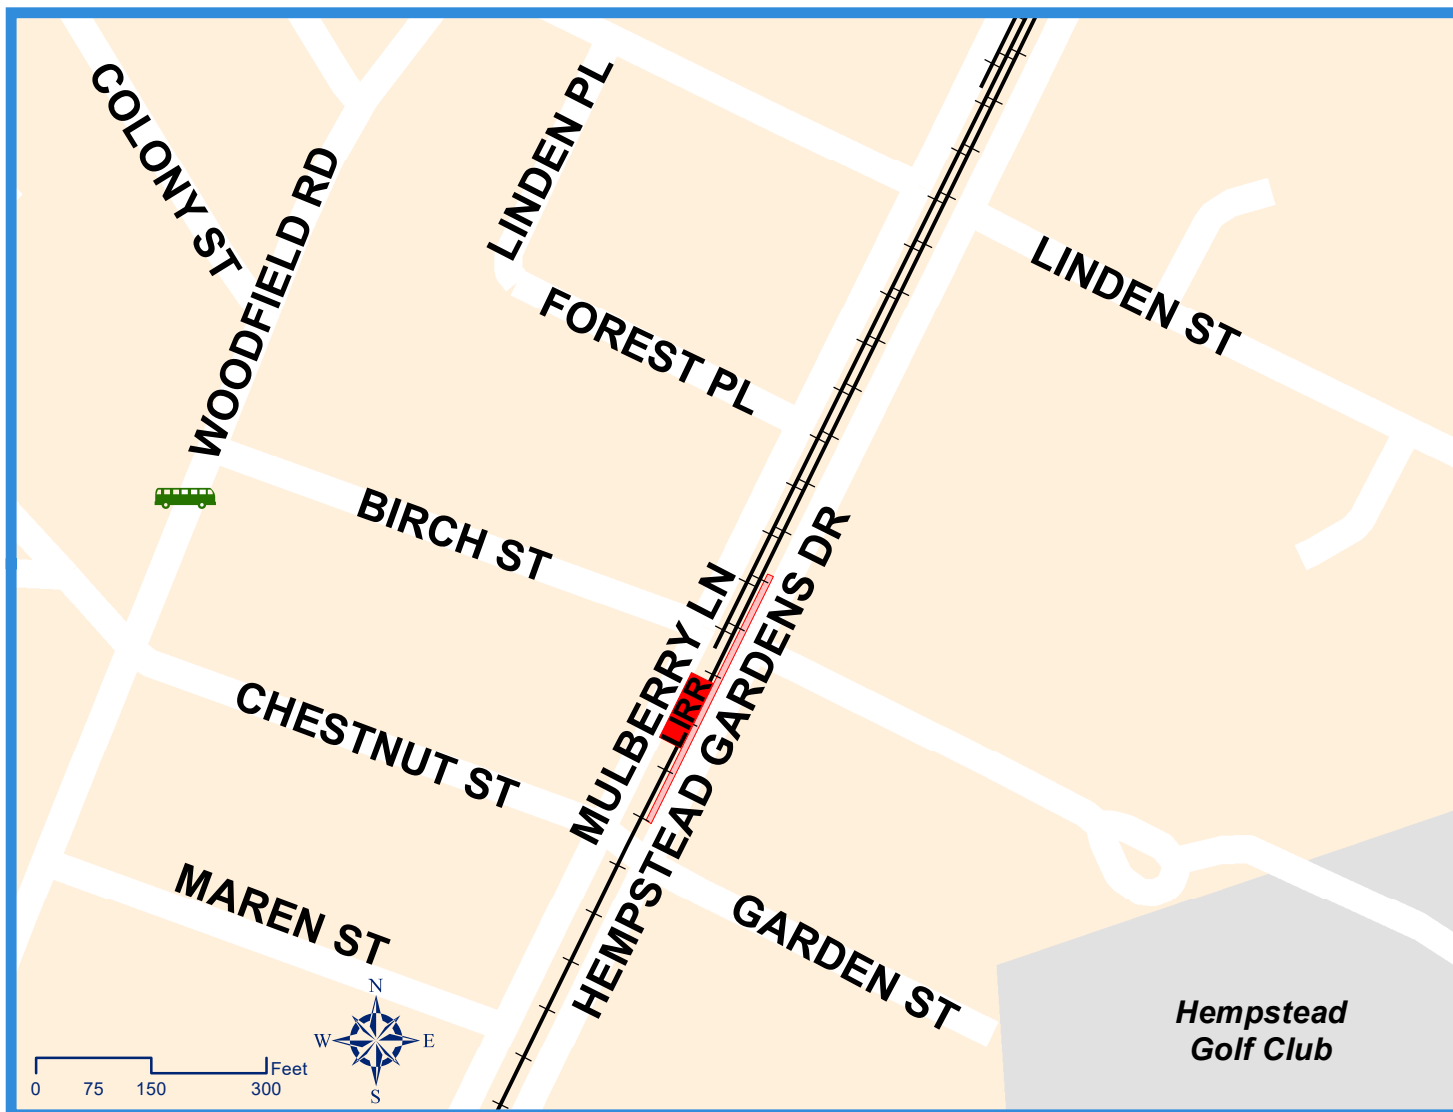

Parking, Bus and Taxi Information

Hempstead Gardens Station

MAP LEGEND

LIRR Station

Parking:

There is no known off-street public parking available at this station.

 ADA Parking  Bike Rack  Bike Locker

Bus Routes