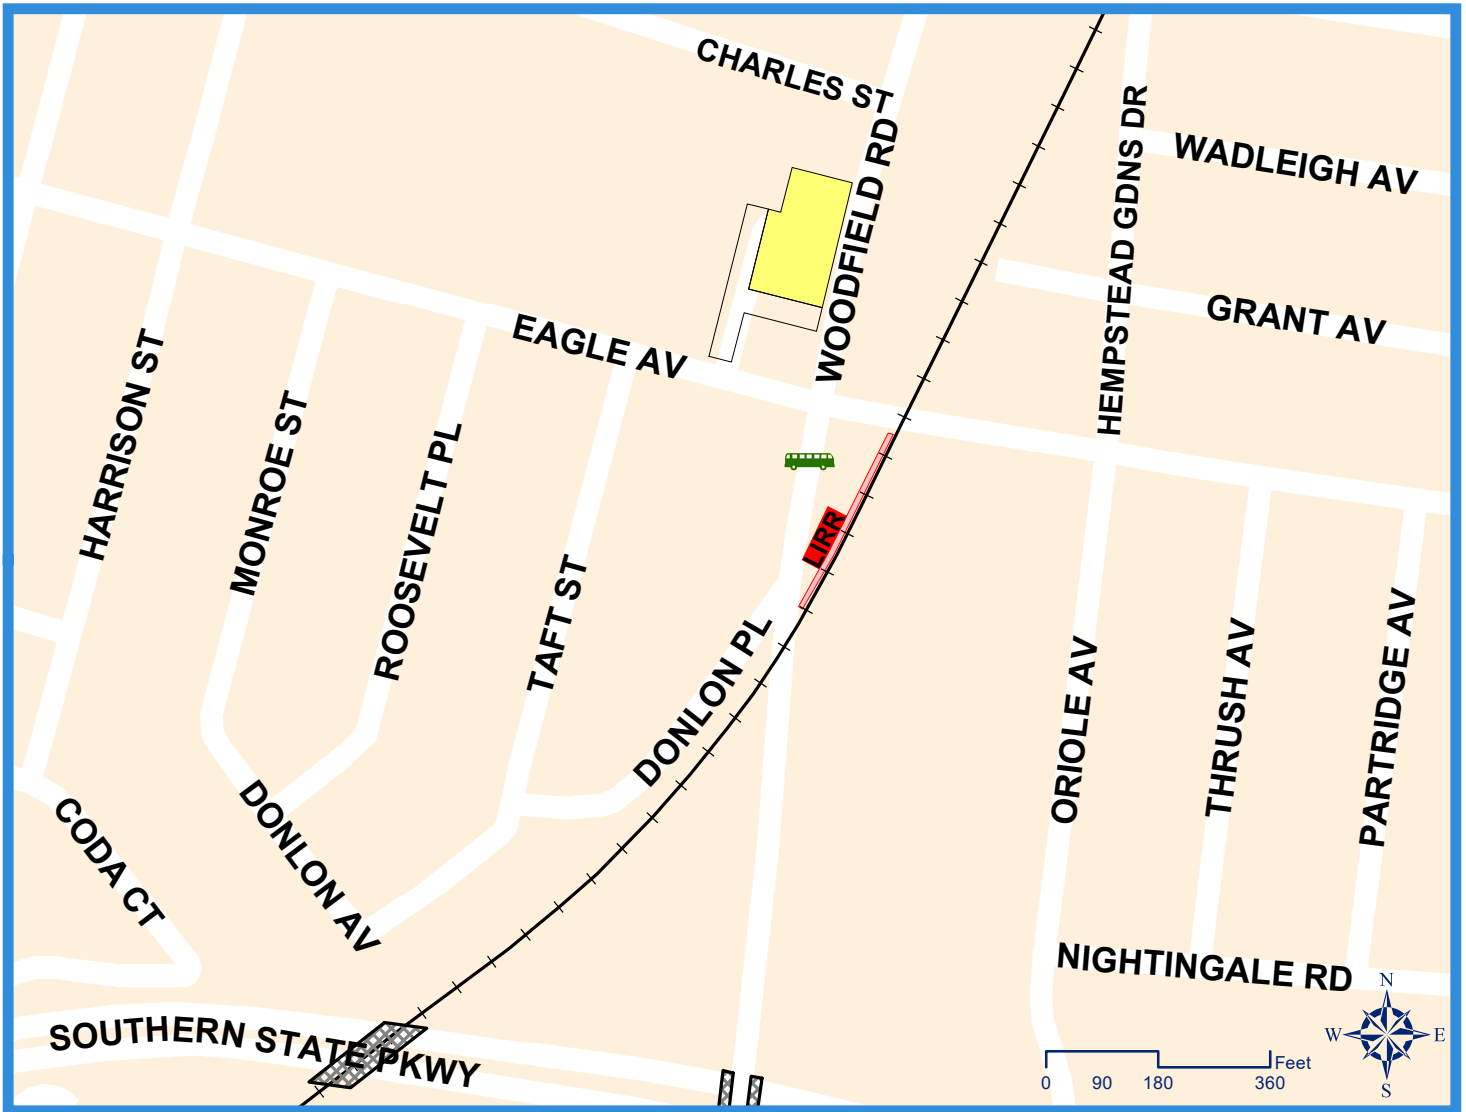

Parking, Bus and Taxi Information

Lakeview Station

MAP LEGEND

 Station

Parking:

 Parking is free and unrestricted;
no fee or permit is required

 ADA Parking  Bike Rack  Bike Locker

 **Bus Routes**

NICE, 516-336-6600

N15, Long Beach to Hempstead/Roosevelt Field

 **Taxis - 516-599-5123**

PARKING FACILITY INFORMATION

The Town of Hempstead is responsible for snow removal, maintenance and all other parking issues at the Lakview LIRR station.