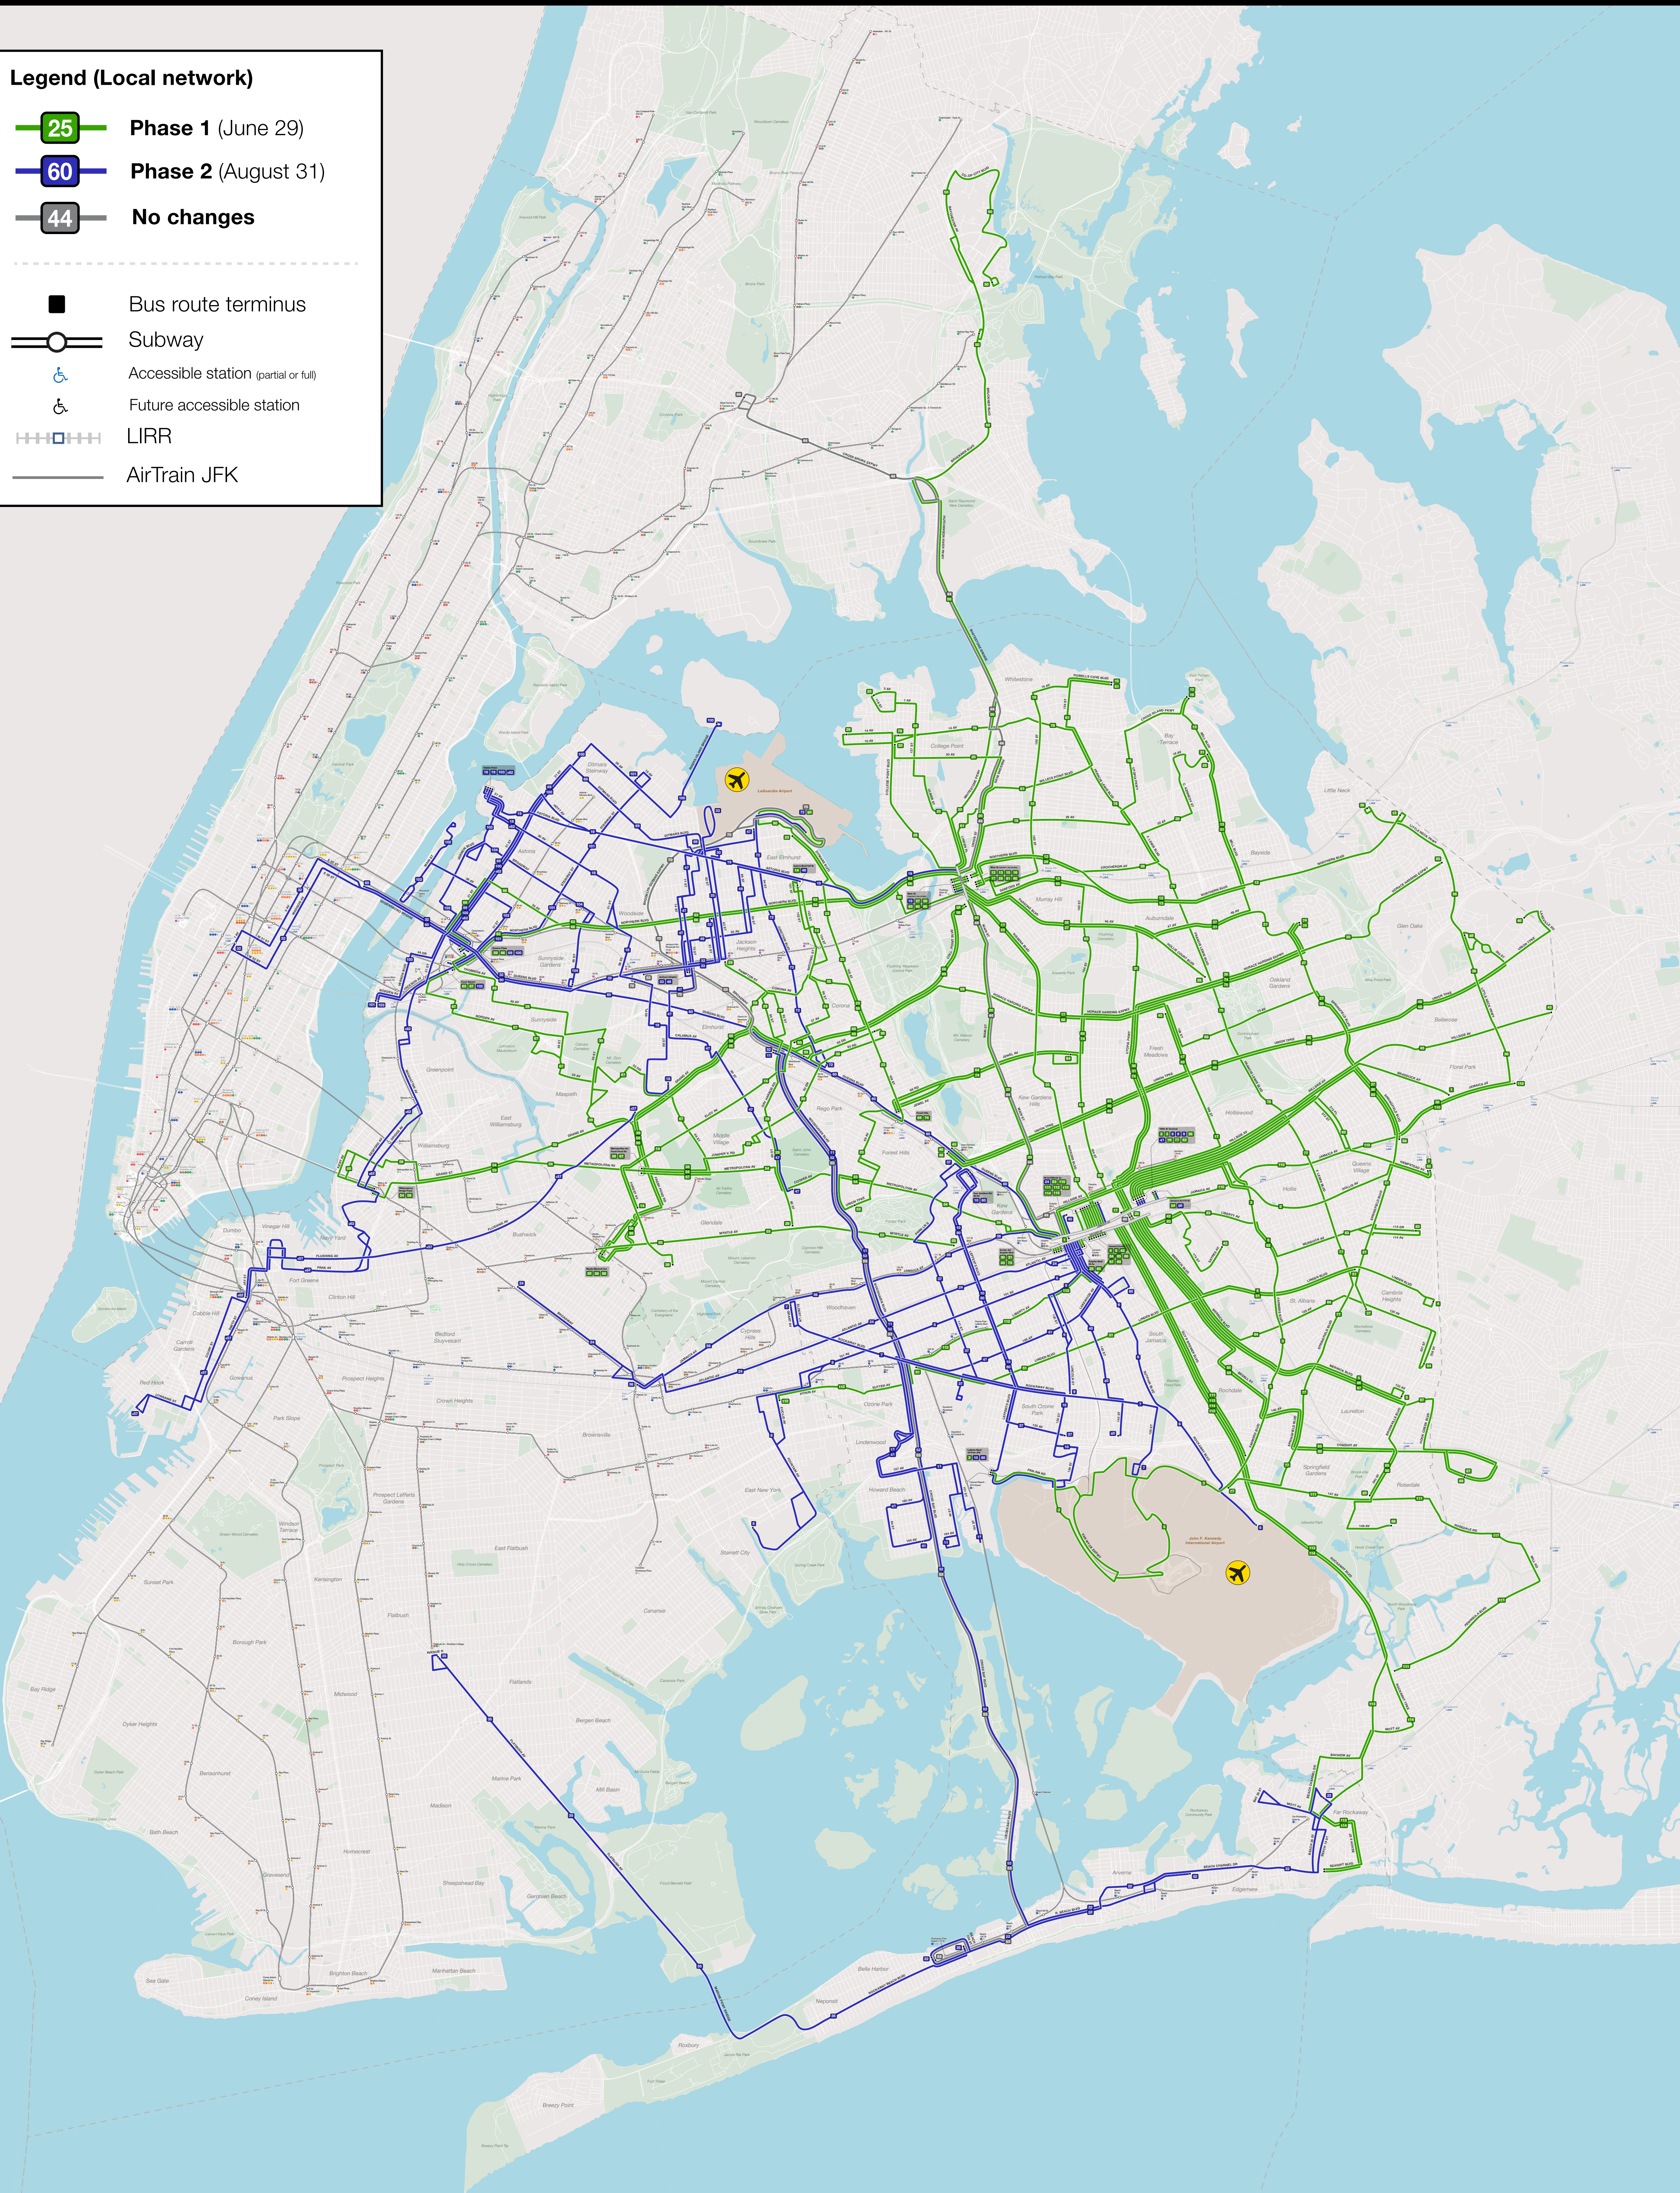

Project Phasing

Legend (Local network)

-  **Phase 1** (June 29)
-  **Phase 2** (August 31)
-  **No changes**

-  Bus route terminus
-  Subway
-  Accessible station (partial or full)
-  Future accessible station
-  LIRR
-  AirTrain JFK

Project Phasing Guide

Queens bus service is changing in two phases in summer 2025. Most routes will change on either June 29 or August 31. Routes without Sunday service will change on either June 30 or September 2. Current bus service continues until the listed date.

Route	Change date
Q1	June 29
Q2	June 29
Q3	June 29
Q4	June 29
Q5	June 29
Q6	August 31
Q7	August 31
Q8	August 31
Q9	August 31
Q10	August 31
Q11	August 31
Q12	June 29
Q13	June 29
Q14	June 29
Q15	June 29
Q15A*	June 29
Q16	June 29
Q17	June 29
Q18	August 31
Q19	August 31
Q20	June 29

Route	Change date
Q20A*	June 29
Q20B*	June 27
Q21*	August 31
Q22	August 31
Q23	June 29
Q24	August 31
Q25	June 29
Q26	June 29
Q27	June 29
Q28	June 29
Q29	June 29
Q30	June 29
Q31	June 29
Q32	August 31
Q33	August 31
Q34*	June 27
Q35	August 31
Q36	June 29
Q37	August 31
Q38	June 29
Q39	June 29