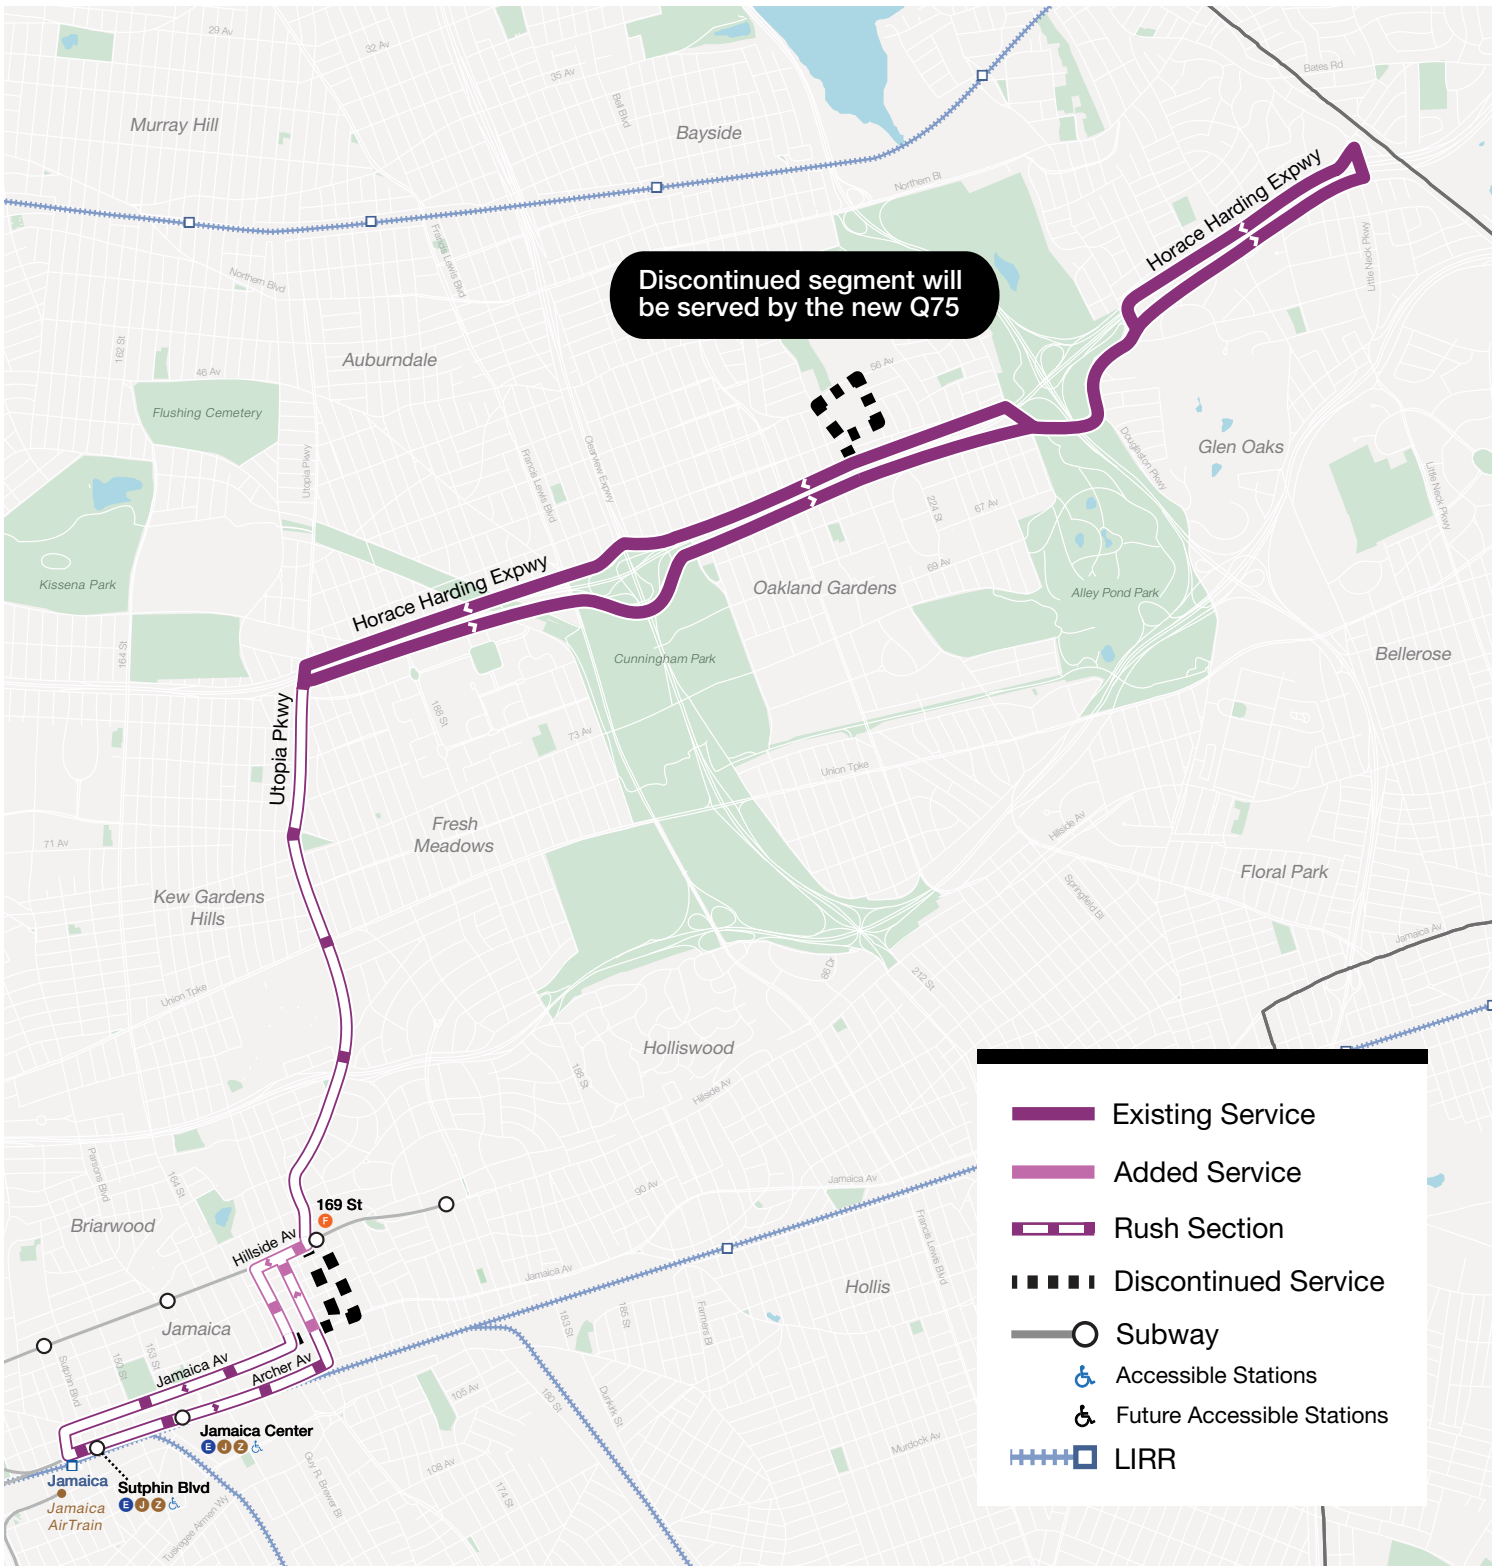

*Frequencies indicate how often the bus arrives on average in the peak direction in minutes.

no change added service reduced service

Existing Q30 frequencies reflect service levels of the existing Q30 Little Neck branch.

Q30 Little Neck – Jamaica

Q30 Little Neck – Jamaica

EASTBOUND to Little Neck

On Street/At Street		Proposal Note	Connections
1	Archer Av/Sutphin Blvd	Keep	E J Z , LIRR, AirTrain JFK, Q1, Q6, Q8, Q9, Q20, Q24, Q25, Q40, Q41, Q44-SBS, Q54, Q56, Q60, Q65
	Archer Av/149 St	Removed to provide nonstop “Rush” service	
2	Archer Av/158 St	Keep	E J Z , Q4, Q5, Q6, Q8, Q9, Q24, Q25, Q41, Q42, Q44-SBS, Q54, Q56, Q65, Q83, Q84, Q85, Q86, Q87, Q110, Q112, Q115
3	Archer Av/Guy R Brewer Blvd	Keep	Q4, Q5, Q6, Q8, Q9, Q41, Q42, Q56, Q83, Q84, Q85, Q86, Q87, Q89, Q110, Q112, Q115
4	Archer Av/168 St	Keep	Q4, Q5, Q20, Q42, Q44-SBS, Q83, Q84, Q85, Q86, Q87, Q89, Q110
	Jamaica Av/168 St	Removed due to new routing	
	170 St/Jamaica Av	Removed due to new routing	
	Hillside Av/Homelawn St	Removed due to new routing	
5	168 St/Jamaica Av	Added at existing bus stop	Q2, Q3, Q6, Q8, Q9, Q36, Q41, Q54, Q56, Q76, Q77, Q82, Q110
6	168 St/Hillside Av	Added at existing bus stop	F , Q1, Q2, Q3, Q17, Q36, Q43, Q76, Q77, Q82, QM68
	Homelawn St/Highland Av	Keep	
	Homelawn St/Gothic Dr	Removed to provide nonstop “Rush” service	
	Homelawn St/Aspen Pl	Removed to provide nonstop “Rush” service	
	Homelawn St/Croydon Rd	Removed to provide nonstop “Rush” service	
	Homelawn St/Charlecote Ridge	Removed to provide nonstop “Rush” service	
7	Utopia Pkwy/Kildare Rd	Keep	
	Utopia Pkwy/80 Dr	Removed to provide nonstop “Rush” service	
8	Utopia Pkwy/Union Tpke	Keep	Q45, Q46, Q48, QM1, QM5, QM7, QM8, QM31, QM35
	Utopia Pkwy/76 Av	Removed to provide nonstop “Rush” service	
	Utopia Pkwy/75 Av	Removed to provide nonstop “Rush” service	