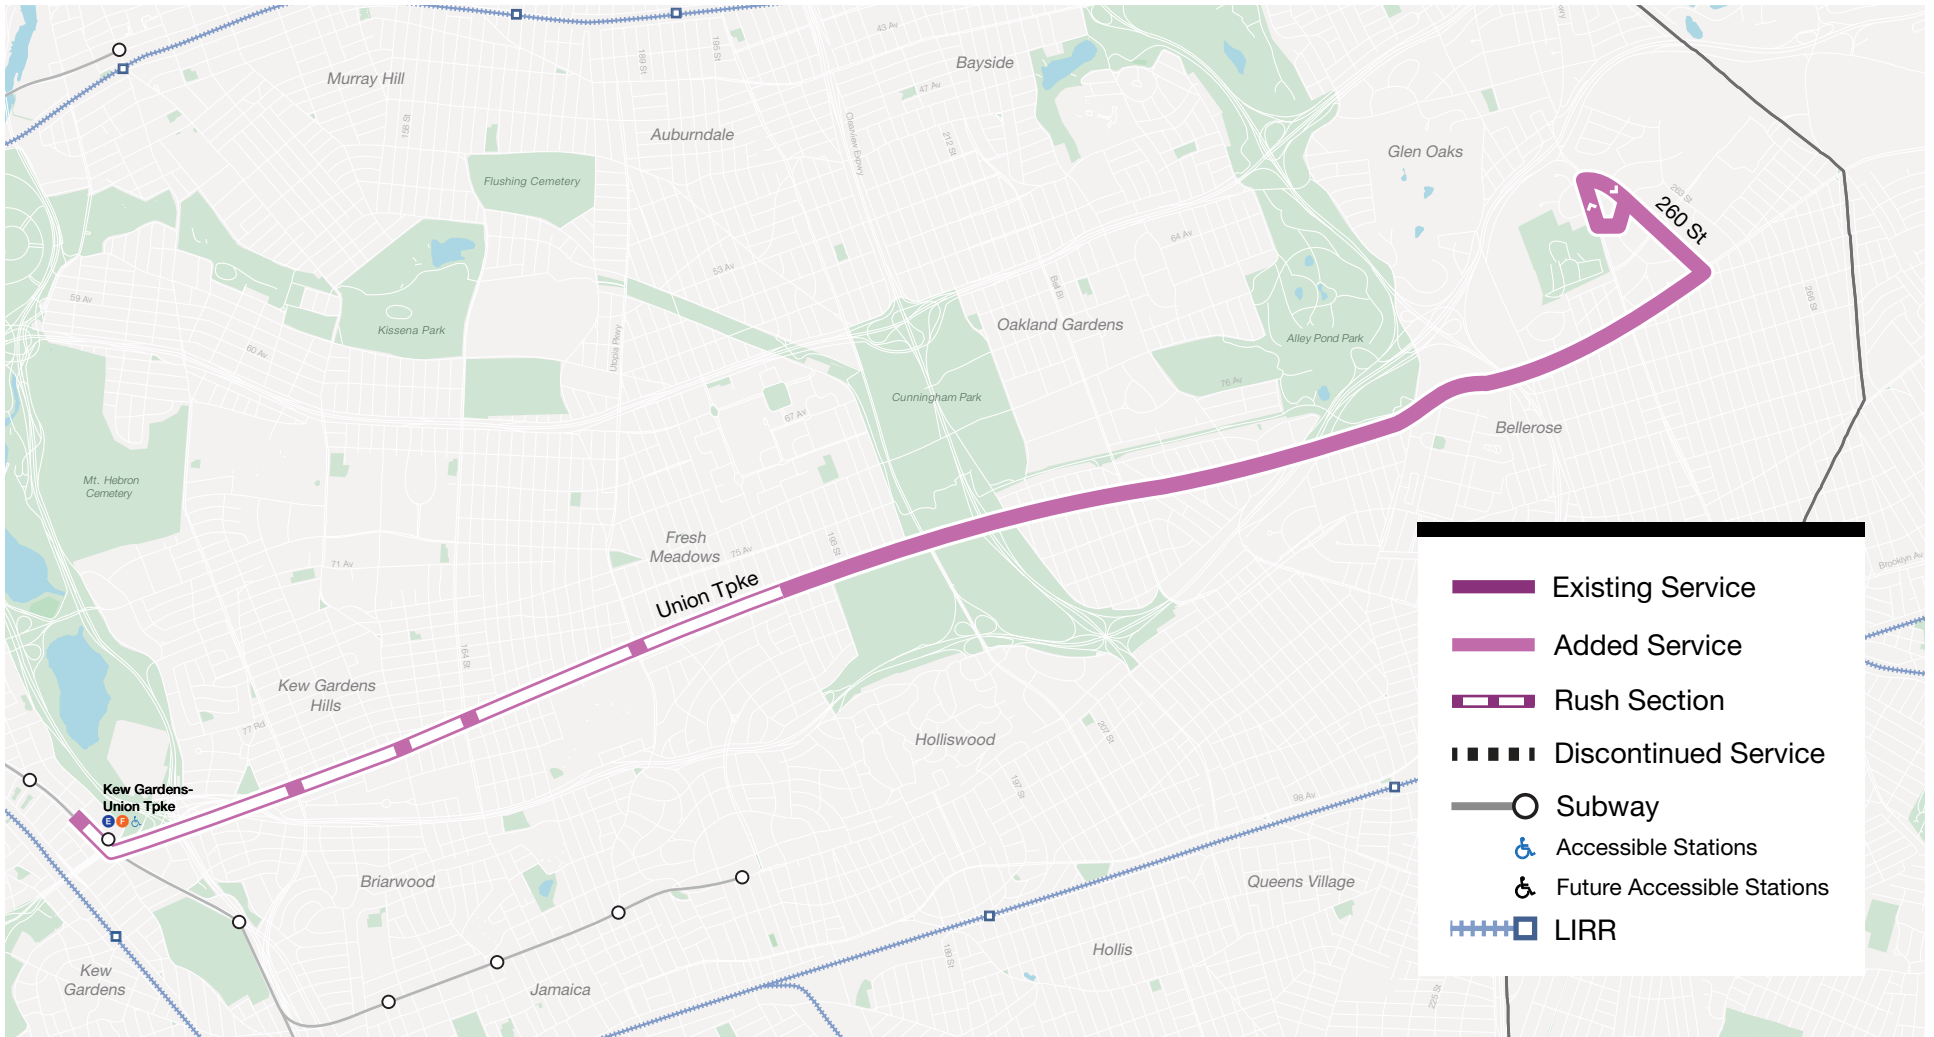

Q48 Glen Oaks – Kew Gardens

Q48 Glen Oaks – Kew Gardens

EASTBOUND to Glen Oaks

On Street/At Street		Proposal Note	Connections
1	Queens Blvd/78 Av	Added at existing bus stop	E F, Q37, Q60, QM18, QM63, QM64, QM65, QM68
2	Union Tpke/Queens Blvd	Added at existing bus stop	E F, Q10, Q37, Q60, Q80
3	Union Tpke/Main St	Added at existing bus stop	Q20, Q44-SBS
4	Union Tpke/Parsons Blvd	Added at existing bus stop	Q25
5	Union Tpke/164 St	Added at existing bus stop	Q65
6	Union Tpke/Utopia Pkwy	Added at existing bus stop	Q30, Q31, Q75
7	Union Tpke/188 St	Added at existing bus stop	Q17, Q45, QM1, QM5, QM6, QM7, QM8, QM31, QM35, QM36
8	Union Tpke/193 St	Added at existing bus stop	
9	Union Tpke/198 St	Added at existing bus stop	Q76
10	Union Tpke/Francis Lewis Blvd	Added at existing bus stop	Q76
11	Union Tpke/Hollis Hills Terr	Added at existing bus stop	
12	Union Tpke/211 St	Added at existing bus stop	
13	Union Tpke/Bell Blvd	Added at existing bus stop	
14	Union Tpke/Stewart Rd	Added at existing bus stop	
15	Union Tpke/Springfield Blvd	Added at existing bus stop	Q27, Q88, QM6, QM36
16	Union Tpke/Grand Central Pkwy	Added at existing bus stop	QM6, QM36
17	Union Tpke/234 St	Added at existing bus stop	
18	Union Tpke/Winchester Blvd	Added at existing bus stop	
19	Union Tpke/Cross Island Pkwy	Added at existing bus stop	
20	Union Tpke/248 St	Added at existing bus stop	
21	Union Tpke/252 St	Added at existing bus stop	Q36
22	Union Tpke/256 St	Added at existing bus stop	
23	260 St/Union Tpke	Added at existing bus stop.	QM5, QM8, QM35
24	260 St/74 Av	Added at existing bus stop	
25	260 St/73 Av	Added at existing bus stop	QM5, QM8, QM35
26	Little Neck Pkwy/73 Rd	Added at existing bus stop	
27	Little Neck Pkwy/260 St	Added at existing bus stop	QM5, QM8, QM35

WESTBOUND to Kew Gardens

1	260 St/Little Neck Pkwy	Added at existing bus stop	Q36
2	260 St/73 Av	Added at existing bus stop	QM5, QM8, QM35
3	260 St/74 Av	Added at existing bus stop	
4	Union Tpke/260 St	Added at existing bus stop	QM5, QM8, QM35
5	Union Tpke/255 St	Added at existing bus stop	Q36, QM6, QM36
6	Union Tpke/Little Neck Pkwy	Added at existing bus stop	Q36
7	Union Tpke/248 St	Added at existing bus stop