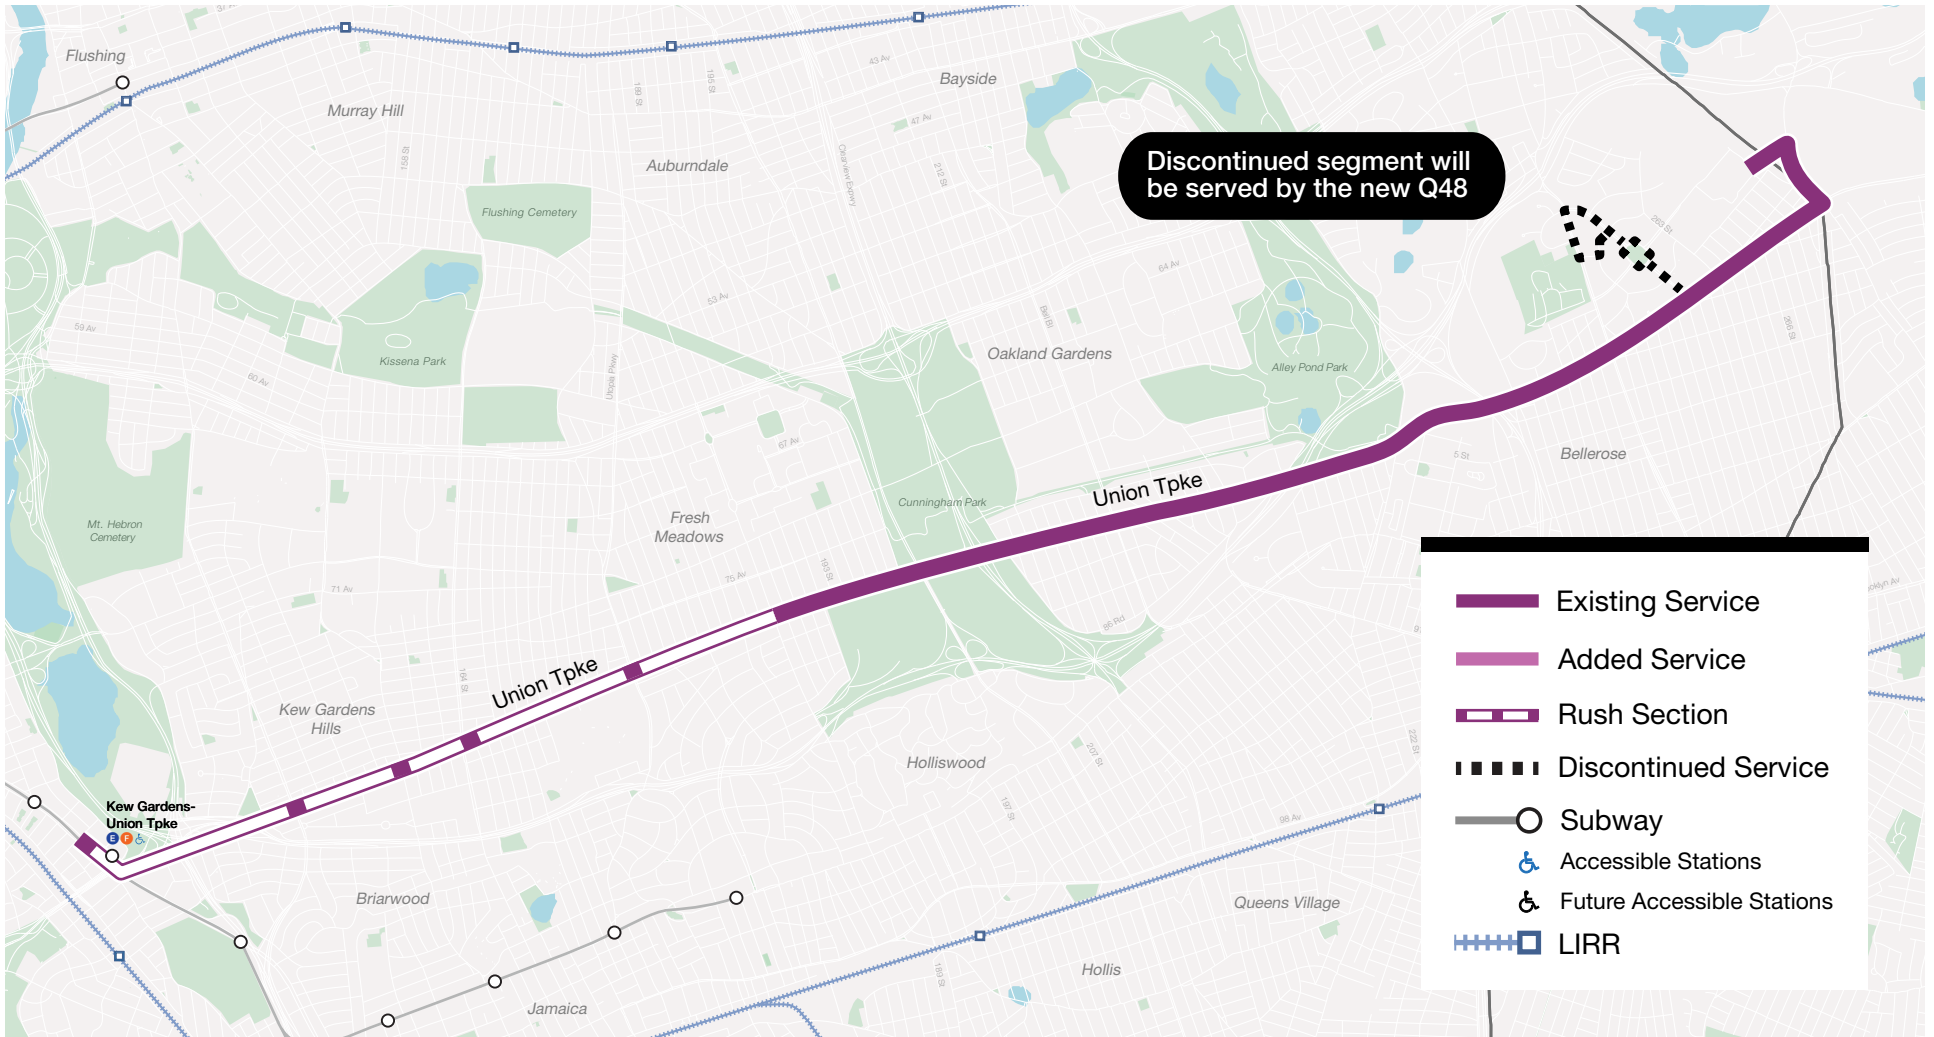

Q46 LIJ Hospital – Kew Gardens