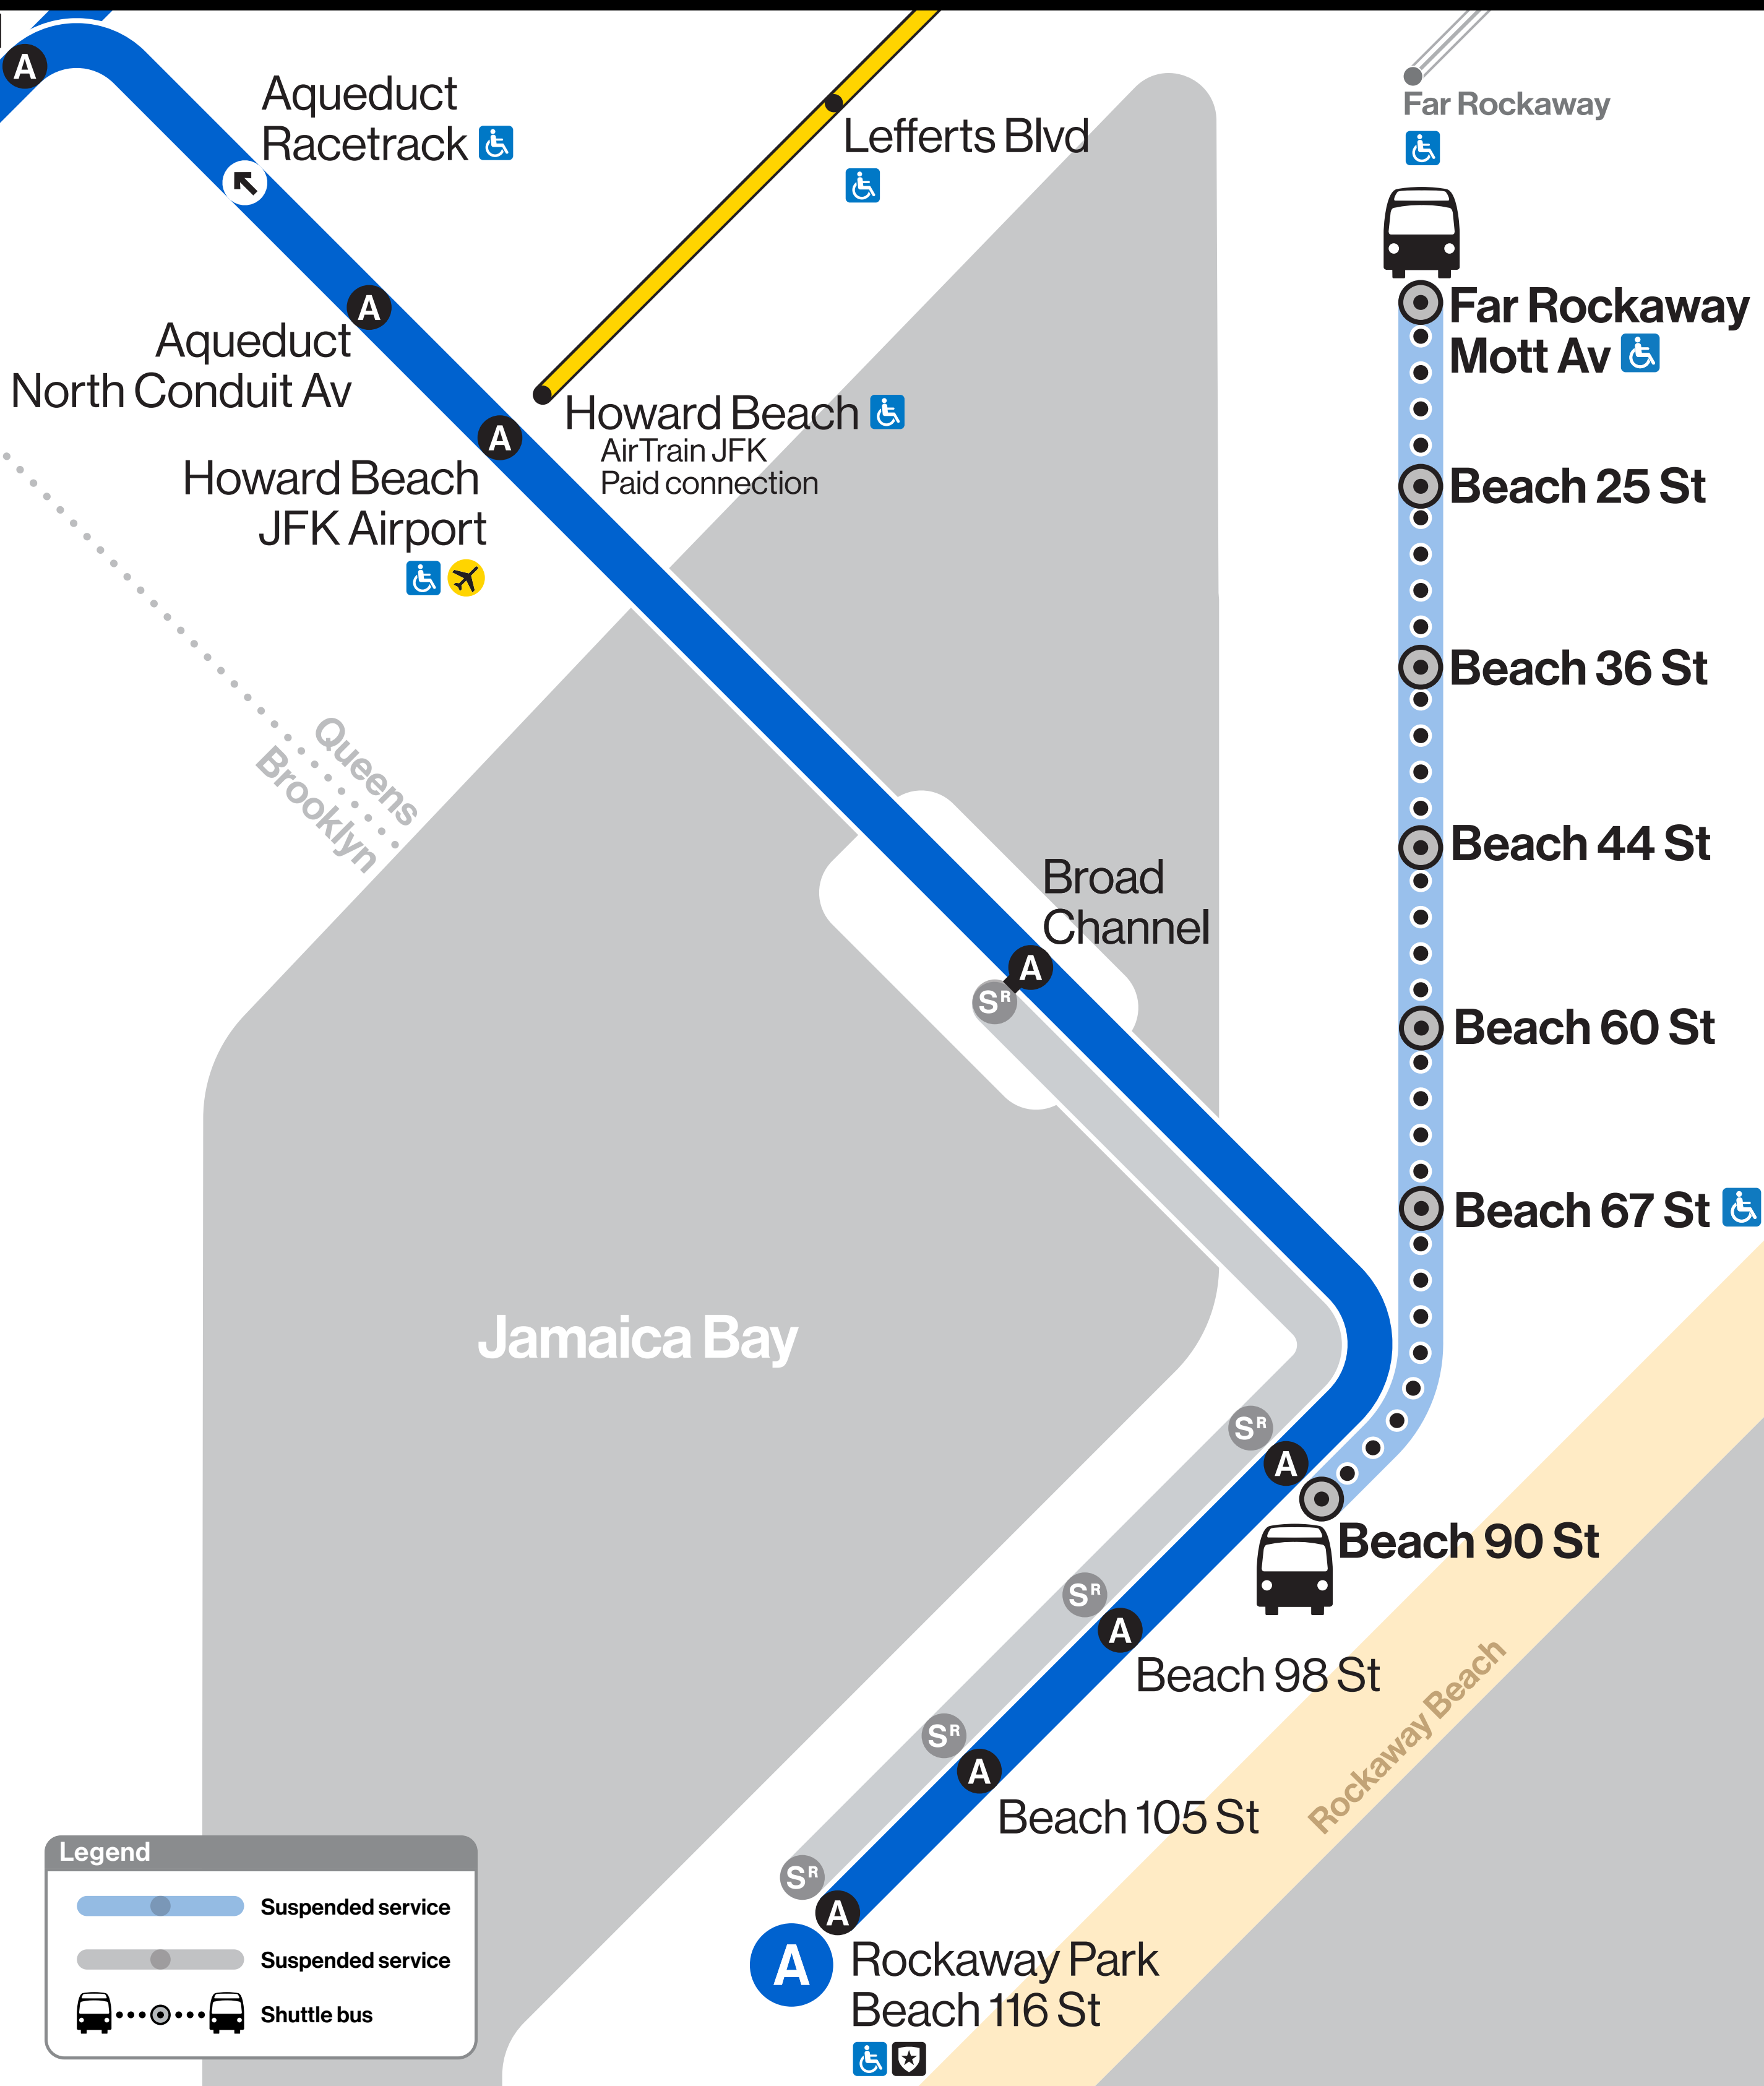

Weekend

Apr 10 – 13

Fri 11:30 PM to Mon 5 AM

No **A** between Broad Channel and Far Rockaway

Use free shuttle buses

This service change affects one or more ADA accessible stations. These travel alternatives may not be fully accessible. Please contact 511 to plan your trip. For more information, go to mta.info.

Legend

- Suspended service
- Suspended service
- Shuttle bus