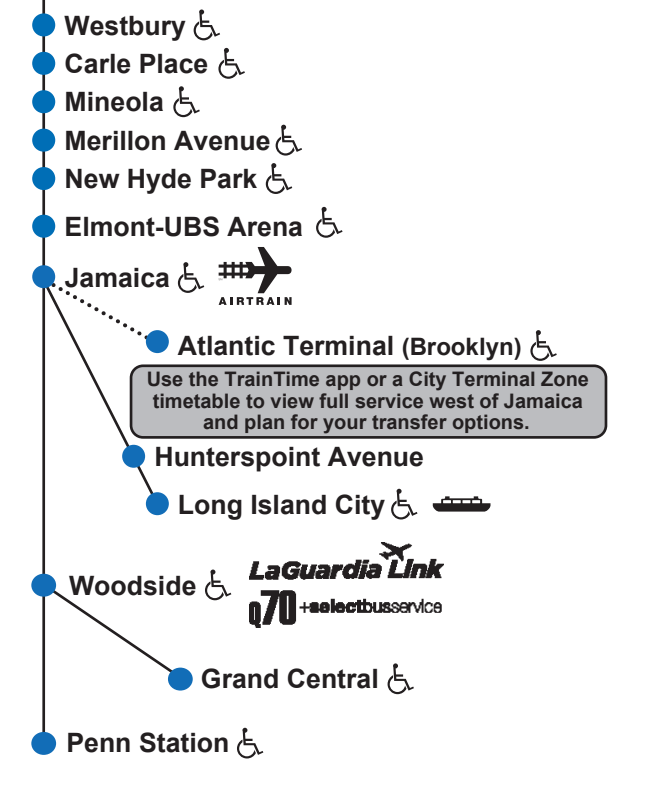

Monday through Friday except Holidays, Effective May 11, 2026 - September 7, 2026

Westbound

To Penn Station, Grand Central & Jamaica

Weekdays

See the TrainTime app for complete service west of Jamaica as well as transfer options.

Timetable for Eastbound service from Port Jefferson to Penn Station, including station names and arrival/departure times.

Timetable for Westbound service from Penn Station to Port Jefferson, including station names and arrival/departure times.

To Hunterspoint Avenue & Long Island City Monday to Friday except Holidays

Table showing train numbers, notes, and arrival/departure times for the Hunterspoint Avenue & Long Island City service.

From Long Island City & Hunterspoint Avenue Monday to Friday except Holidays

Table showing train numbers, notes, and arrival/departure times for the Long Island City & Hunterspoint Avenue service.

Effective May 11, 2026 - September 7, 2026 Port Jefferson Branch Timetable

- List of stations served by the Port Jefferson Branch: Port Jefferson, Stony Brook, St. James, Smithtown, Kings Park, Northport, Greenlawn, Huntington, Cold Spring Harbor, Syosset, Hicksville, Westbury, Carle Place, Mineola, Merrilion Avenue, Elmont-UBS Arena, Jamaica, New Hyde Park, Woodside, Grand Central, Penn Station.