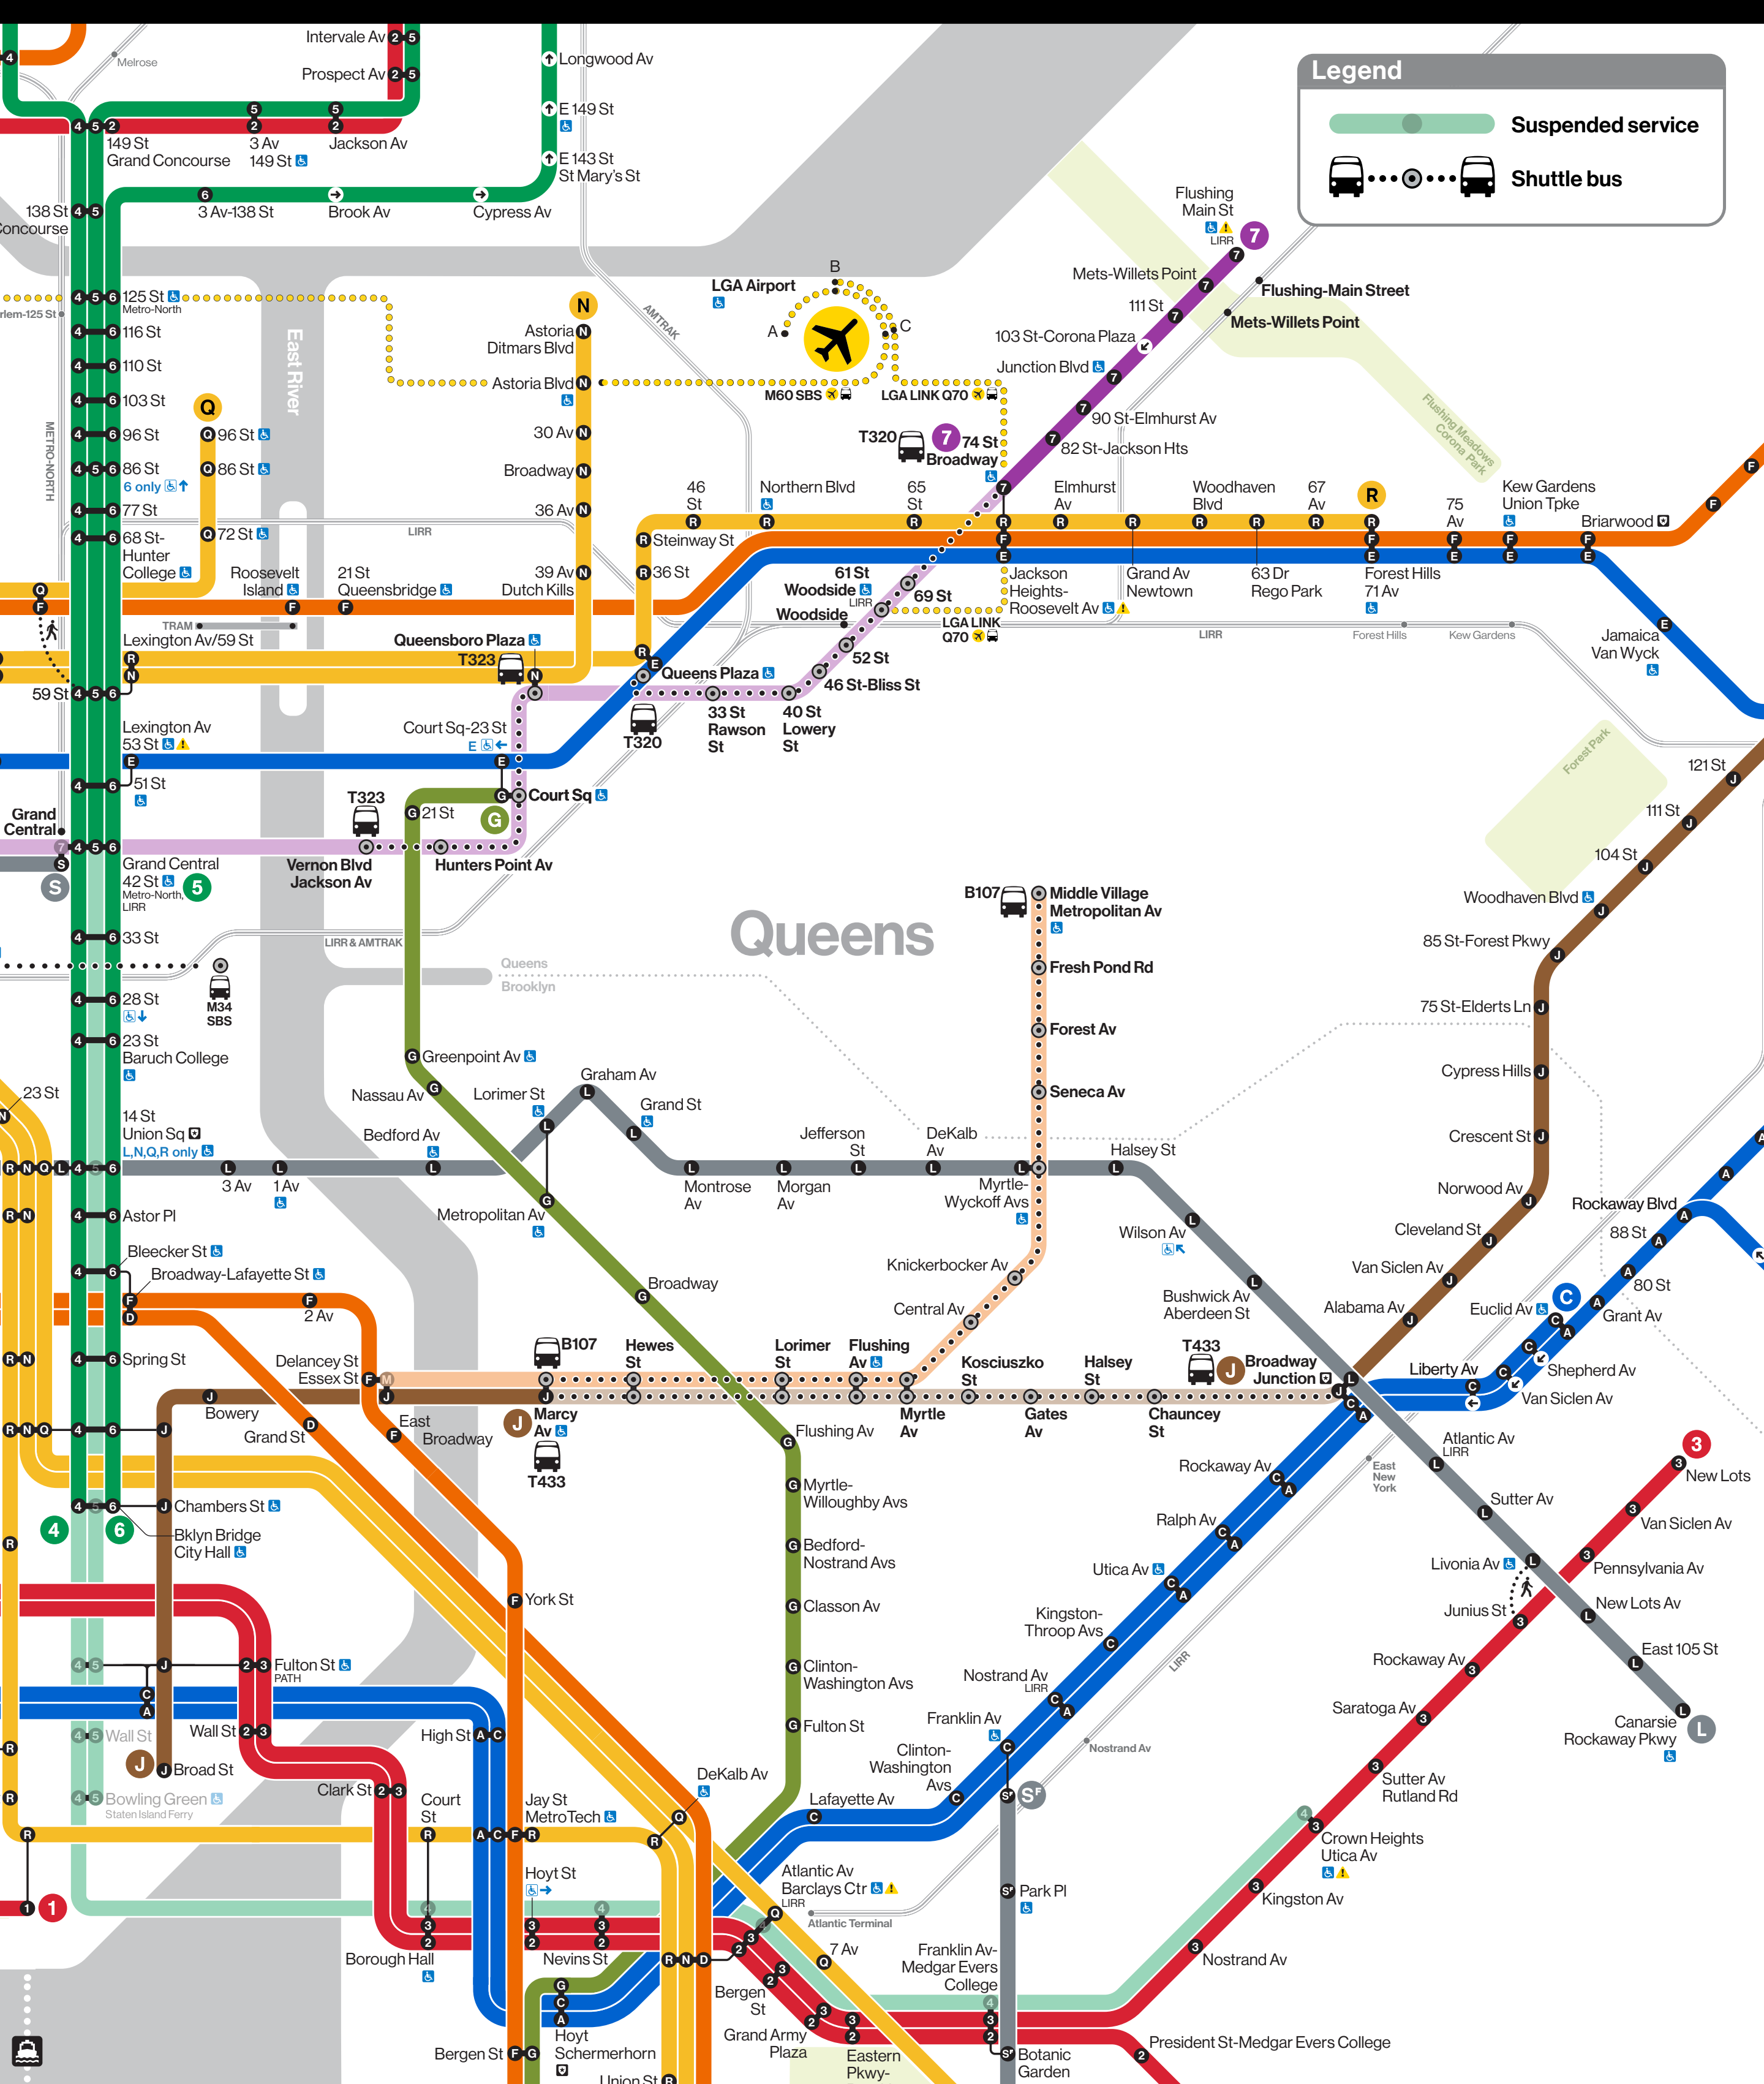

Holiday Weekend

May 22 – 26

Fri 11:30 PM to Tue 5 AM

No 4 between Brooklyn Bridge and Utica Av/New Lots Av

Use 2 3 J N Q R or free shuttle buses

This service change affects one or more ADA accessible stations. These travel alternatives may not be fully accessible. Please contact 511 to plan your trip. For more information, go to mta.info.

Sign up for planned work alerts: visit mta.info/notify