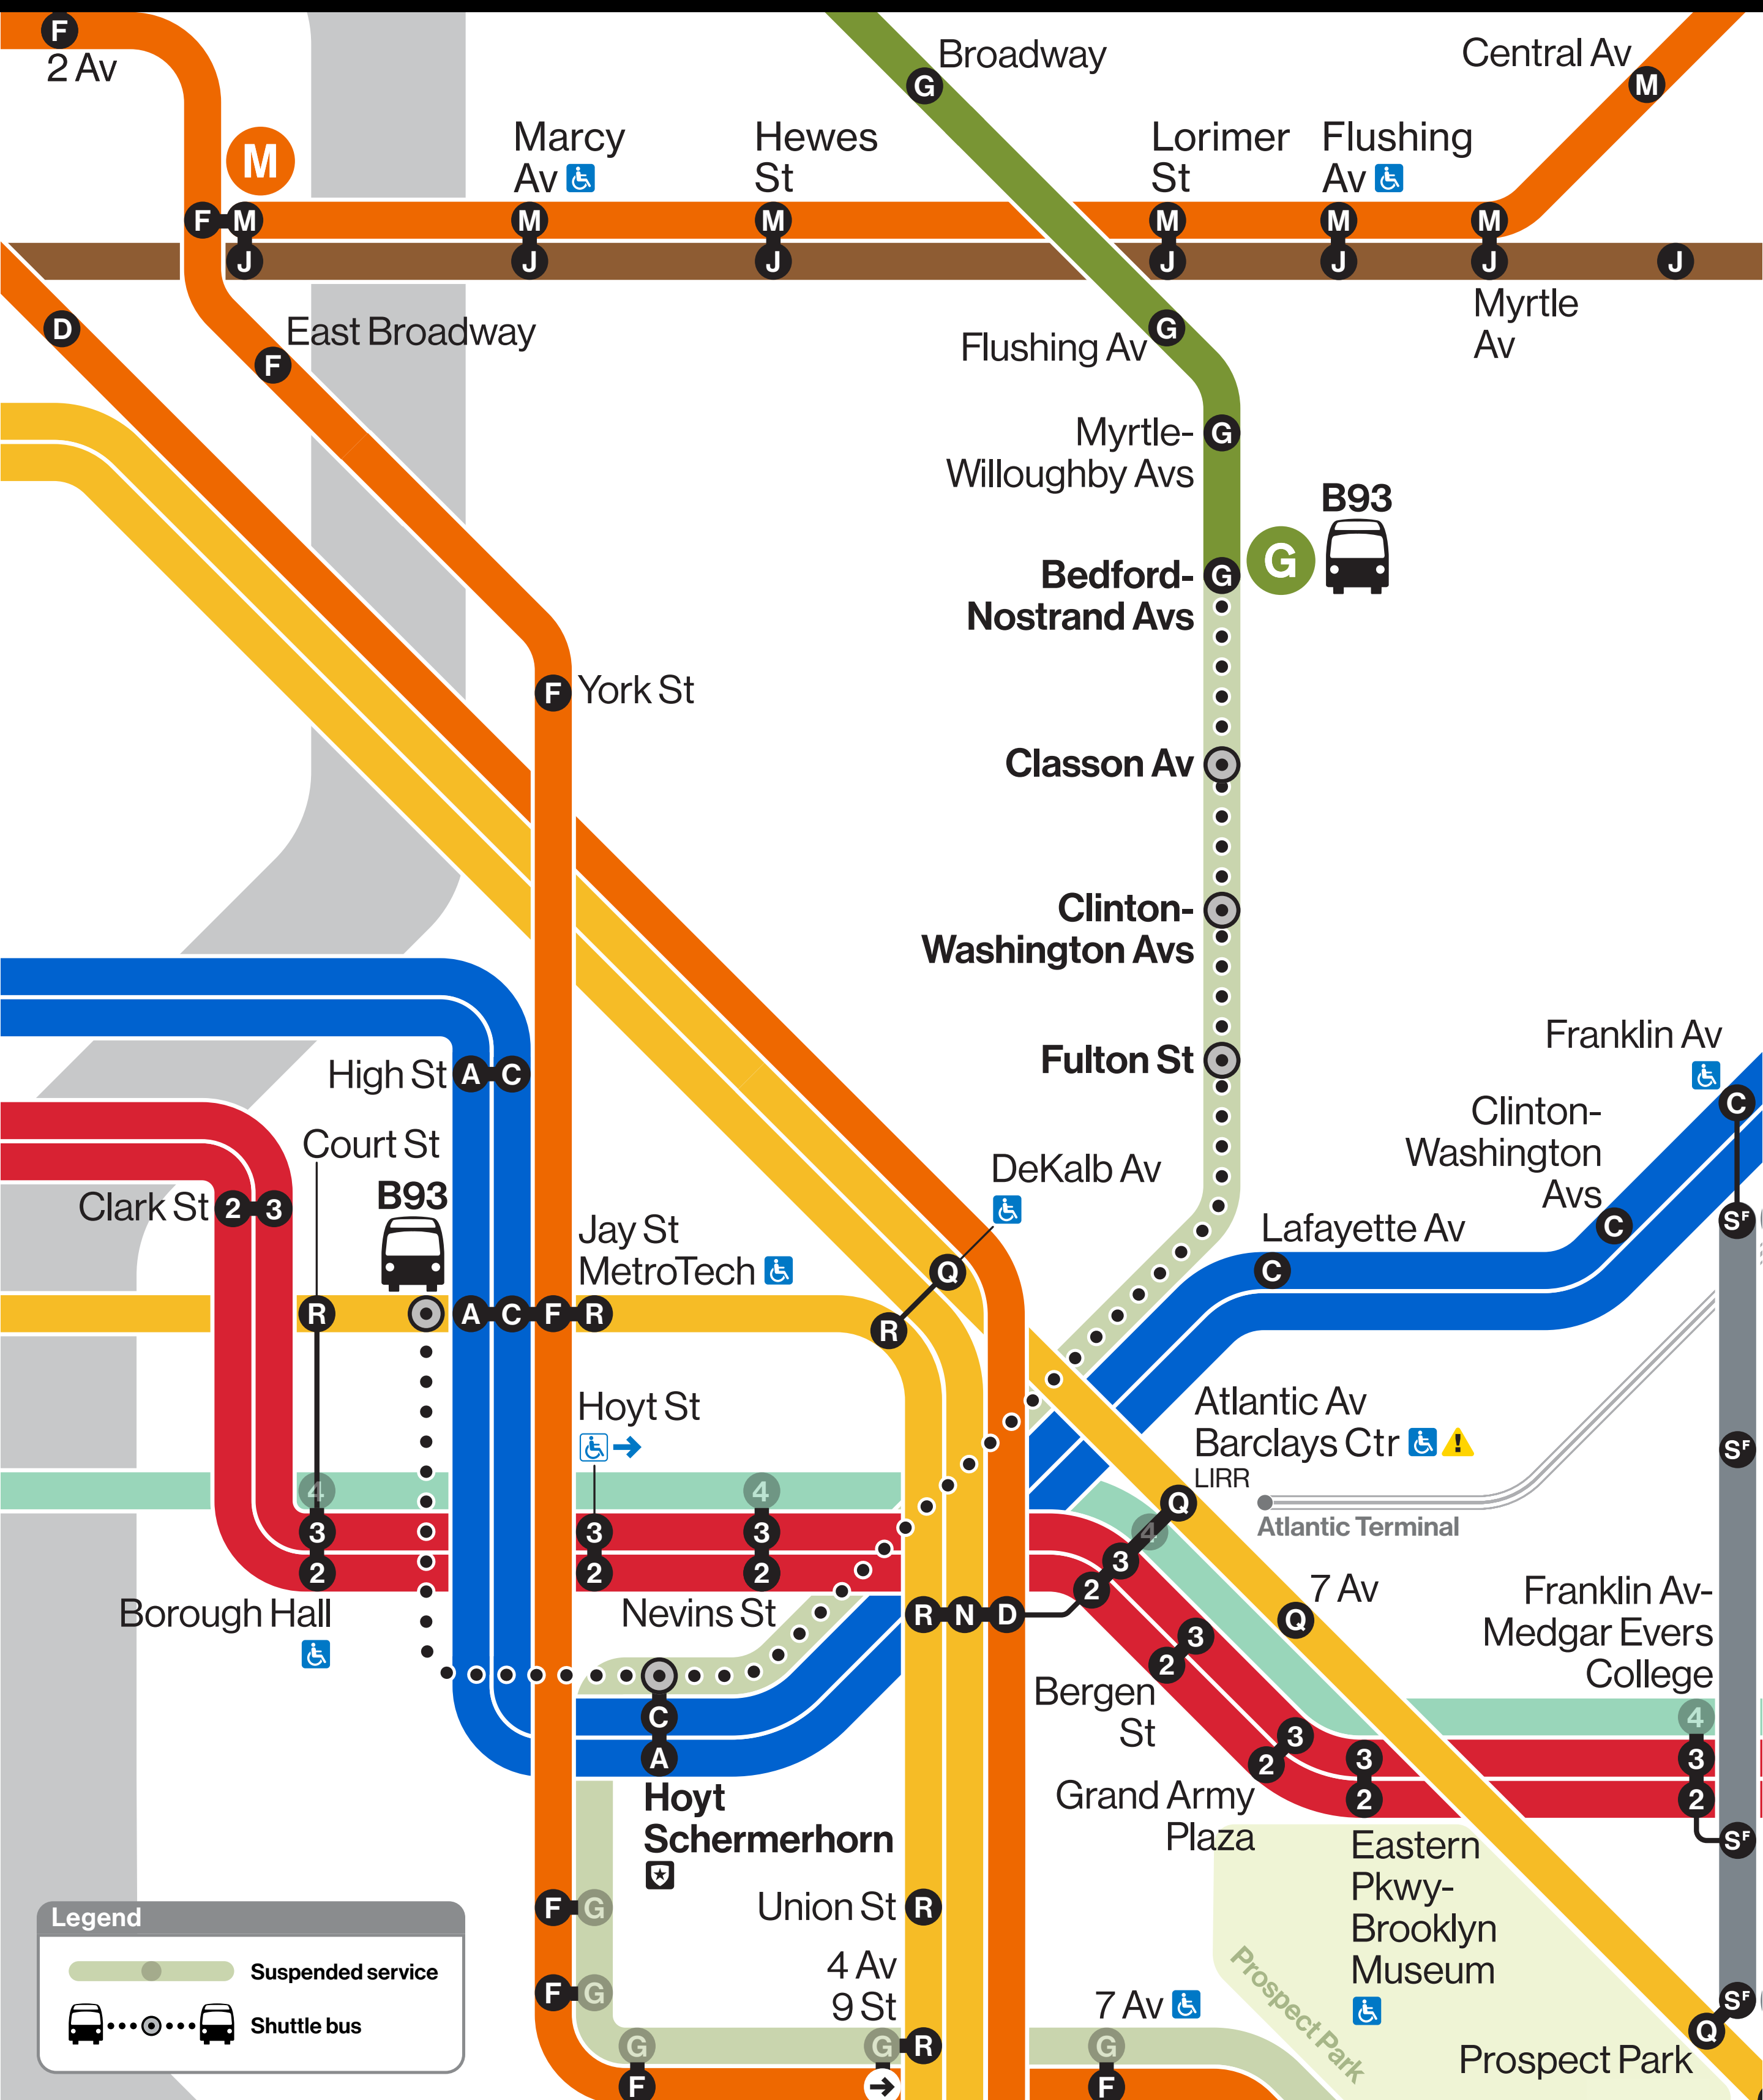

# Weekend

May 29 – Jun 1

Fri 9:45 PM to Mon 5 AM

## No **G** between Bedford-Nostrand Aves and Church Av

Use **F** and free **B93** shuttle buses

This service change affects one or more ADA accessible stations. These travel alternatives may not be fully accessible. Please contact 511 to plan your trip. For more information, go to [mta.info](http://mta.info)