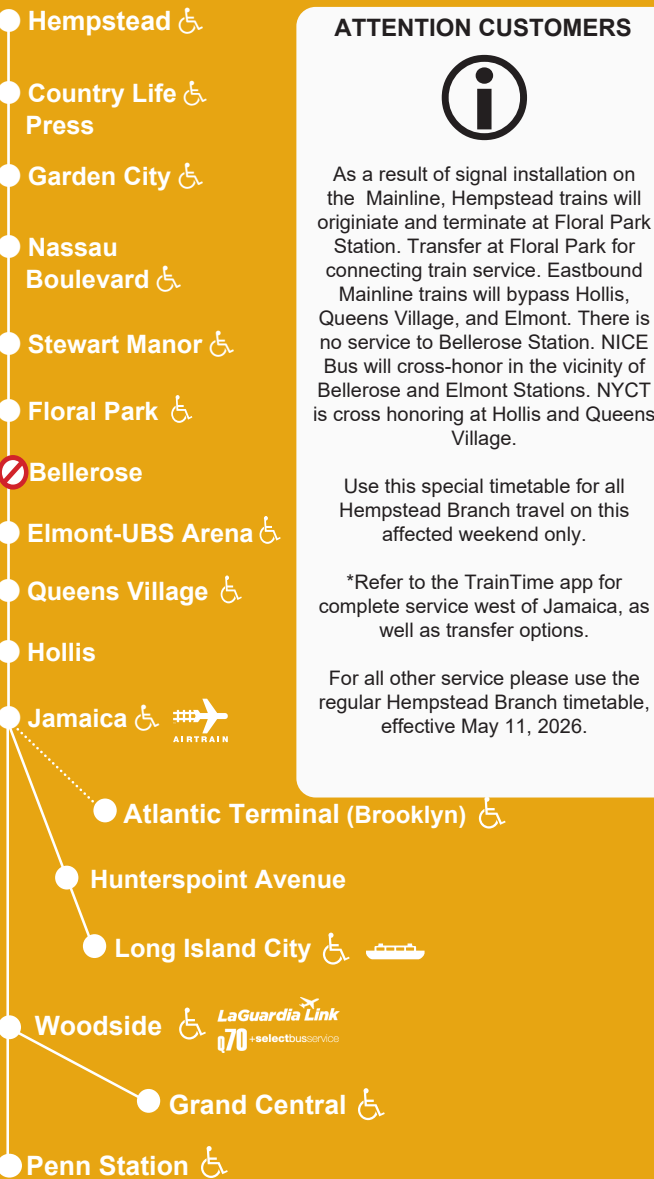

Special Timetable

Hempstead Branch

Special Track Work Timetable

Effective Saturday and Sunday,
July 11-12 and 18-19, 2026

www.mta.info

ATTENTION CUSTOMERS

i

As a result of signal installation on the Mainline, Hempstead trains will originate and terminate at Floral Park Station. Transfer at Floral Park for connecting train service. Eastbound Mainline trains will bypass Hollis, Queens Village, and Elmont. There is no service to Bellerose Station. NICE Bus will cross-honor in the vicinity of Bellerose and Elmont Stations. NYCT is cross honoring at Hollis and Queens Village.

Use this special timetable for all Hempstead Branch travel on this affected weekend only.

*Refer to the TrainTime app for complete service west of Jamaica, as well as transfer options.

For all other service please use the regular Hempstead Branch timetable, effective May 11, 2026.

*Refer to the TrainTime app for complete service west of Jamaica as well as transfer options.

/// WATCH THE GAP ///