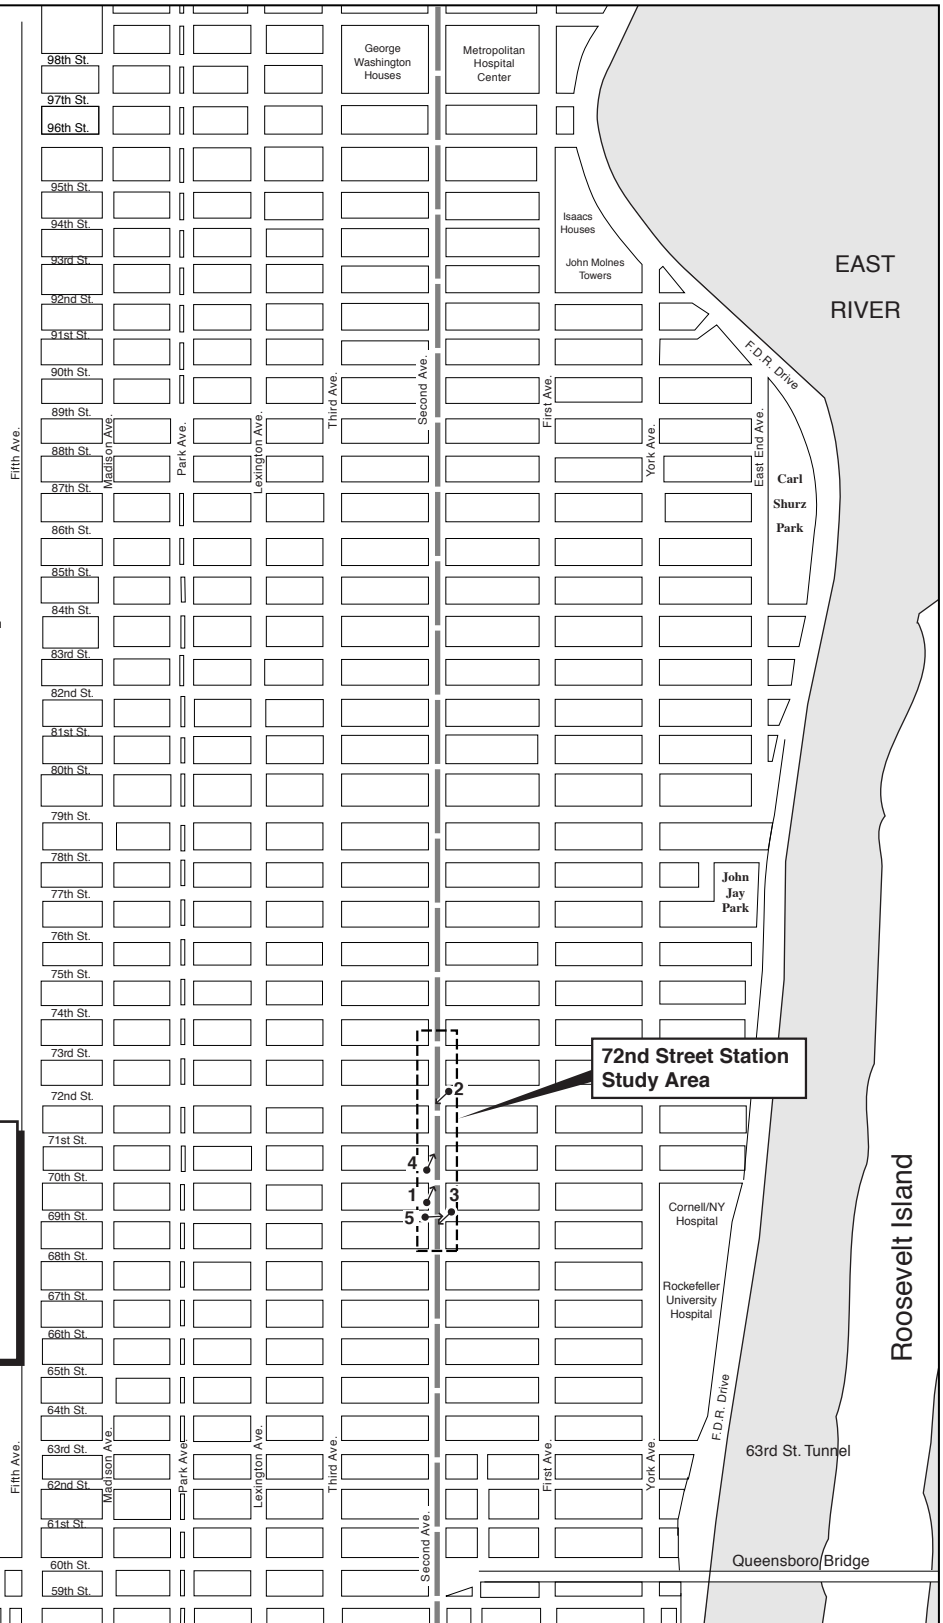

7•03

SEGMENT LOCATION MAP

Central Park

Metropolitan Museum of Art

**Legend**

-  Proposed Alignment
-  Study Area Boundary
-  Photograph View Direction and Reference Number

East side of Second Avenue, view north from 69th Street 1

East side of Second Avenue, view south from 72nd Street 2

West side of Second Avenue, view south from 69th Street 3

East side of Second Avenue, view north from 70th Street 4

South side of 69th Street, view east from Second Avenue 5