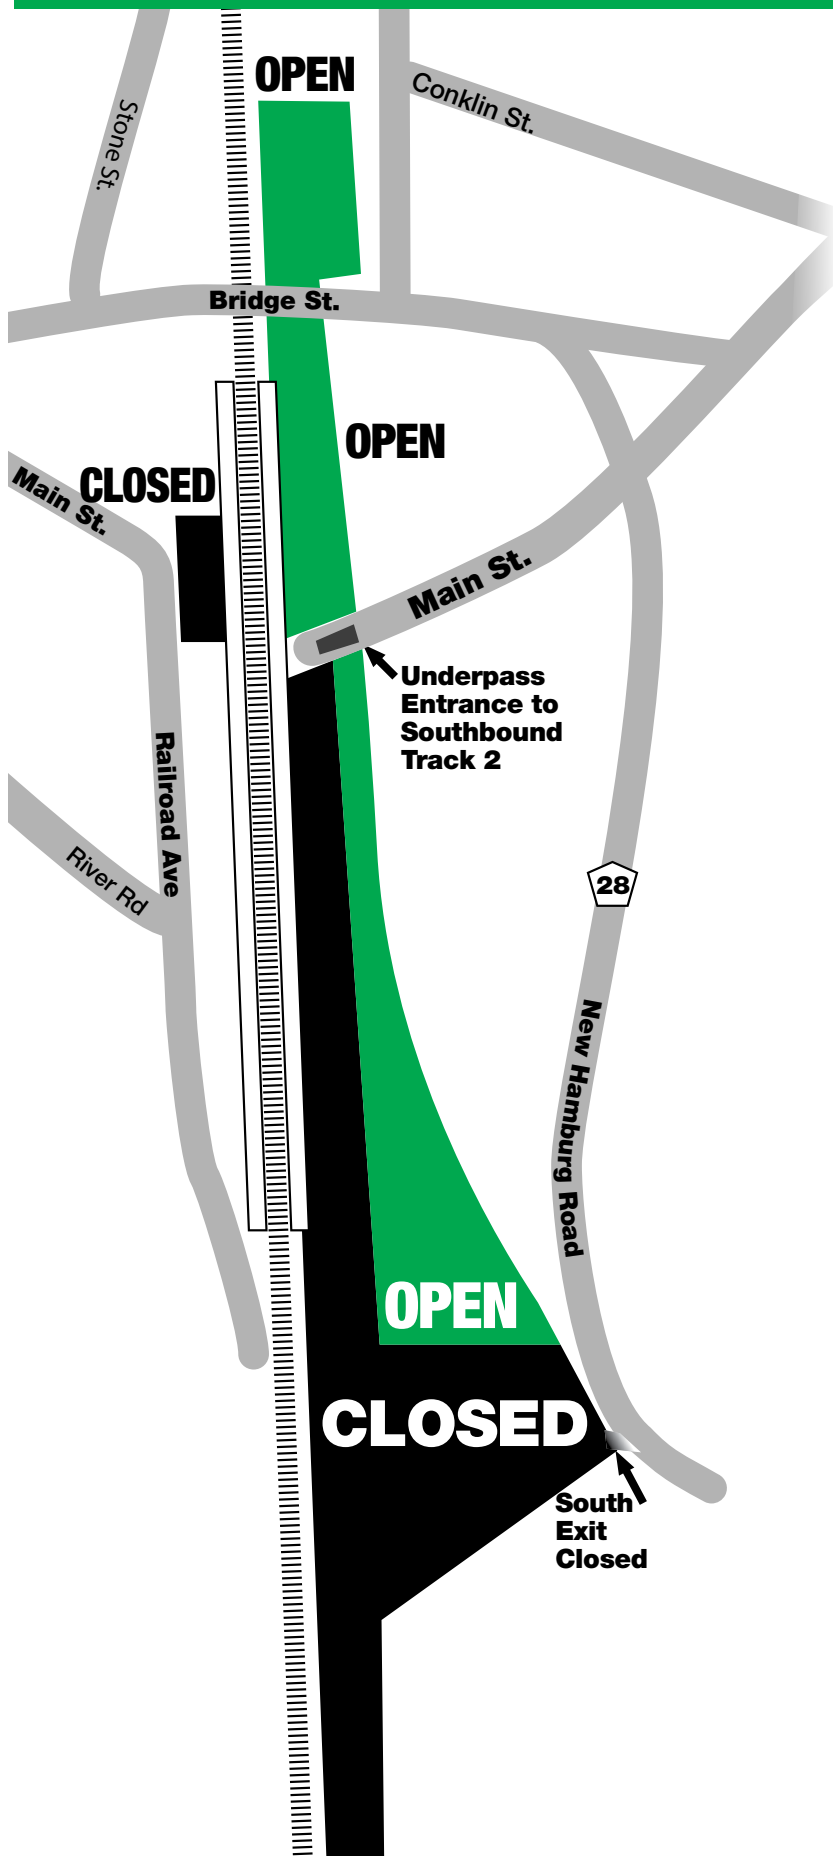

Face masks that cover your nose & mouth are required when you ride with us.

New Hamburg Station

Parking Lot Closures

Effective: Monday, September 27, 2021

Sections of parking lot at New Hamburg Station will be closed for construction through the end of November 2021.

PHASE II: Monday, September 27

The West Lot

Will remain closed.

The East Lot

The area north of the Tunnel/Underpass at Main Street will be re-opened.

Part of the south section will be closed.

Customers can park in the north section of the east parking lot.