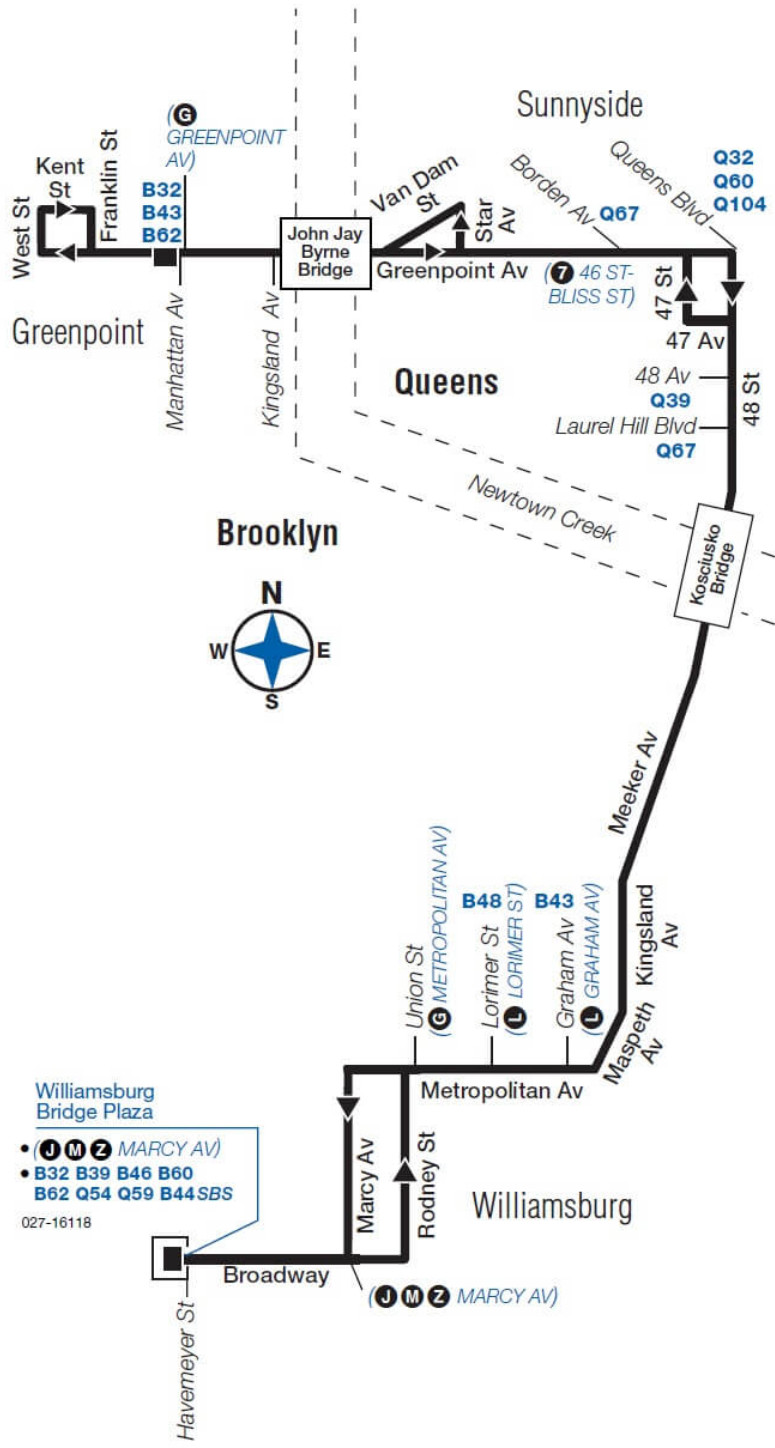

1. Williamsburg Bridge Plaza
   027-16118
2. **(J M Z MARCY AV)**
   - **B32 B39 B46 B60**
   - **B62 Q54 Q59 B44 SBS**

br024a16123_cs

B24 MAP LEGEND

Local/Limited/SBS Bus Transfers: shown in bold blue type.

Terminal

(G) *STATION NAME*
Subway Connection